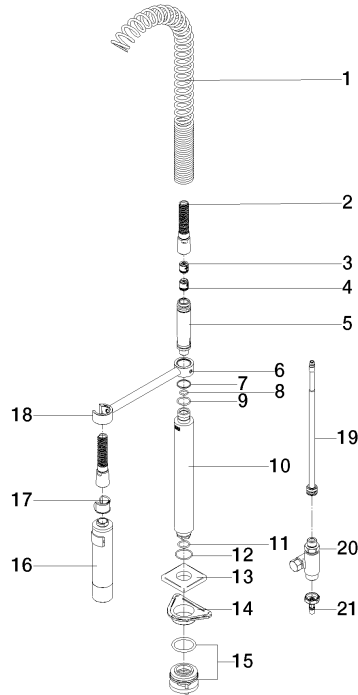

SERIES-VARIOUS Profi spray set - Brushed Platinum

27 785 970

- spray flow
- automatic diverter for spout/Profi spray set
- height of mixer mm
- individual rosette x mm
- profi spray hole diameter 30mm
- sprayface with anti-scaling system
- lead-free

Can only be combined with 33826680, 32815680.

Intrinsic protection against back flow.

	Brushed Platinum	27 785 970-06
	Chrome	27 785 970-00
	Platinum	27 785 970-08
	Dark Chrome	27 785 970-19
	Brushed Dark Platinum	27 785 970-99

SERIES-VARIOUS Profi spray set - Brushed Platinum

27 785 970

SERIES-VARIOUS Profi spray set - Brushed Platinum

27 785 970

Parts for other finishes can be found here: [Chrome](#)

SERIES-VARIOUS Profi spray set - Brushed Platinum

27 785 970

Spare parts list

No.	Item Number	Name	Quantity used	Delivery time
1	09 16 02 034 90	spring	1	2
2	90 30 02 065 00-06	hose	1	10
3	09 23 01 046 90	back-flow preventer	1	2
4	90 23 01 141 00 90	back-flow preventer	1	2
5	09 30 01 067 10-06	adaptor	1	10
6	09 31 11 049 90	pin	1	2
7	09 14 15 012 90	ring	1	2
8	09 14 10 003 90	seal	1	2
9	09 14 10 031 90	seal	1	2
10	90 11 10 099 00-06	connection	1	-
Spare part can no longer be ordered, please order the replacement item				
11	90 14 10 010 00 90	seal	1	2
12	09 14 10 120 90	seal	1	2
13	90 27 97 033 00-06	rosette	1	-
Spare part can no longer be ordered, please order the replacement item				
14	09 18 40 090 90	sleeve	1	2
15	90 23 10 048 00 90	fixing set	1	2
16	04 12 11 094 10-06	shower	1	10
17	90 18 40 035 00 90	sleeve	1	2
18	04 17 20 014 00-06	holder	1	10
19	90 28 20 068 00 90	connection	1	2
20	90 17 09 046 12 90	diverter	1	2
21	04 30 04 019 00 90	hose	1	2