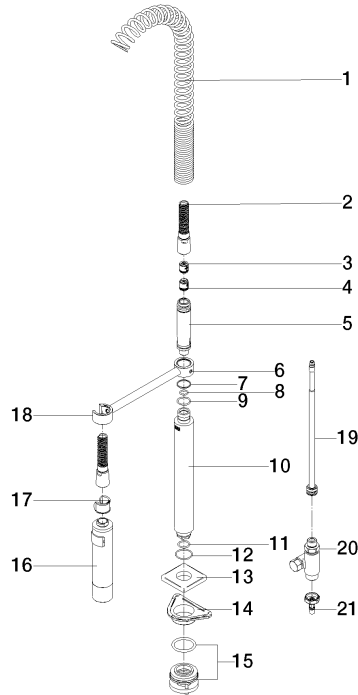

## SERIES-VARIOUS Profi spray set - Dark Chrome

---

27 785 970

- spray flow
- automatic diverter for spout/Profi spray set
- height of mixer mm
- individual rosette x mm
- profi spray hole diameter 30mm
- sprayface with anti-scaling system
- lead-free

Can only be combined with 33826680, 32815680.

Intrinsic protection against back flow.

	Dark Chrome	27 785 970-19
	Chrome	27 785 970-00
	Brushed Platinum	27 785 970-06
	Platinum	27 785 970-08
	Brushed Dark Platinum	27 785 970-99

## SERIES-VARIOUS Profi spray set - Dark Chrome

---

27 785 970

**SERIES-VARIOUS Profi spray set - Dark Chrome**

27 785 970

Parts for other finishes can be found here: [Chrome](#)

### Spare parts list

No.	Item Number	Name	Quantity used	Delivery time
1	09 16 02 034 90	spring	1	2
2	90 30 02 065 00-19	hose	1	20
3	09 23 01 046 90	back-flow preventer	1	2
4	90 23 01 141 00 90	back-flow preventer	1	2
5	09 30 01 067 10-19	adaptor	1	60
6	09 31 11 049 90	pin	1	2
7	09 14 15 012 90	ring	1	2
8	09 14 10 003 90	seal	1	2
9	09 14 10 031 90	seal	1	2
10	90 11 10 099 00-19	connection	1	-
Spare part can no longer be ordered, please order the replacement item				
11	90 14 10 010 00 90	seal	1	2
12	09 14 10 120 90	seal	1	2
13	90 27 97 033 00-19	rosette	1	-
Spare part can no longer be ordered, please order the replacement item				
14	09 18 40 090 90	sleeve	1	2
15	90 23 10 048 00 90	fixing set	1	2
16	04 12 11 094 10-19	shower	1	60
17	90 18 40 035 00 90	sleeve	1	2
18	04 17 20 014 00-19	holder	1	60
19	90 28 20 068 00 90	connection	1	2
20	90 17 09 046 12 90	diverter	1	2
21	04 30 04 019 00 90	hose	1	2