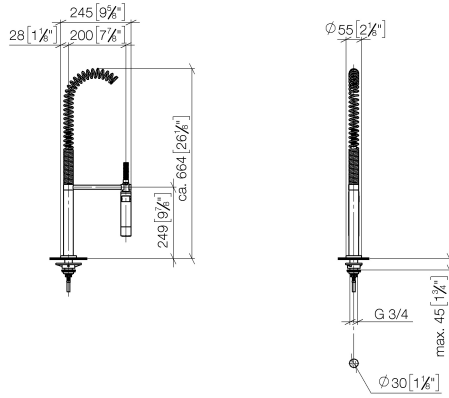

27 789 970

Fits: ELIO, TARA, TARA ULTRA

- spray flow
- automatic diverter for spout/Profi spray set
- height of mixer 665 mm
- individual rosette diameter 55mm
- profi spray hole diameter 30mm
- sprayface with anti-scaling system
- lead-free

Can only be combined with 33826790, 32800790, 33826888, 32815888, 20815892, 33826875.

Intrinsic protection against back flow.

	Platinum	27 789 970-08
	Chrome	27 789 970-00
	Brushed Platinum	27 789 970-06
	Dark Chrome	27 789 970-19
	Brushed Chrome	27 789 970-93
	Brushed Dark Platinum	27 789 970-99

27 789 970

mm [inches]
M 1:10

Flow rate chart

Codes & Standards

DIN 4109

EN 1717

ISO 3822

Ü-Zeichen