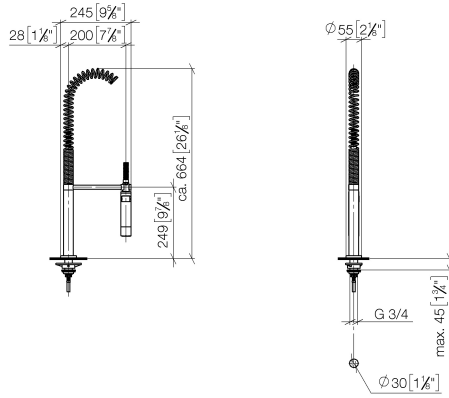

27 789 970

Fits: ELIO, TARA, TARA ULTRA

- spray flow
- automatic diverter for spout/Profi spray set
- height of mixer 665 mm
- individual rosette diameter 55mm
- profi spray hole diameter 30mm
- sprayface with anti-scaling system
- lead-free

Can only be combined with 33826790, 32800790, 33826888, 32815888, 20815892, 33826875.

Intrinsic protection against back flow.

| | | |
|--|-----------------------|---------------|
|  | Dark Chrome | 27 789 970-19 |
|  | Chrome | 27 789 970-00 |
|  | Brushed Platinum | 27 789 970-06 |
|  | Platinum | 27 789 970-08 |
|  | Brushed Chrome | 27 789 970-93 |
|  | Brushed Dark Platinum | 27 789 970-99 |

27 789 970

mm [inches]
M 1:10

Flow rate chart

Codes & Standards

DIN 4109

EN 1717

ISO 3822

Ü-Zeichen