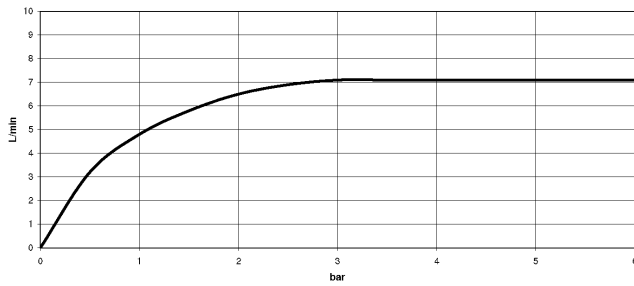

Can only be combined with 33826790, 32800790, 33826888, 32815888, 20815892, 33826875.

Intrinsic protection against back flow.

| | | |
|--|-----------------------|---------------|
|  | Dark Chrome | 27 789 970-19 |
|  | Chrome | 27 789 970-00 |
|  | Brushed Platinum | 27 789 970-06 |
|  | Platinum | 27 789 970-08 |
|  | Brushed Chrome | 27 789 970-93 |
|  | Brushed Dark Platinum | 27 789 970-99 |

27 789 970

mm [inches]
M 1:10

Flow rate chart

Codes & Standards

DIN 4109

EN 1717

ISO 3822

Ü-Zeichen