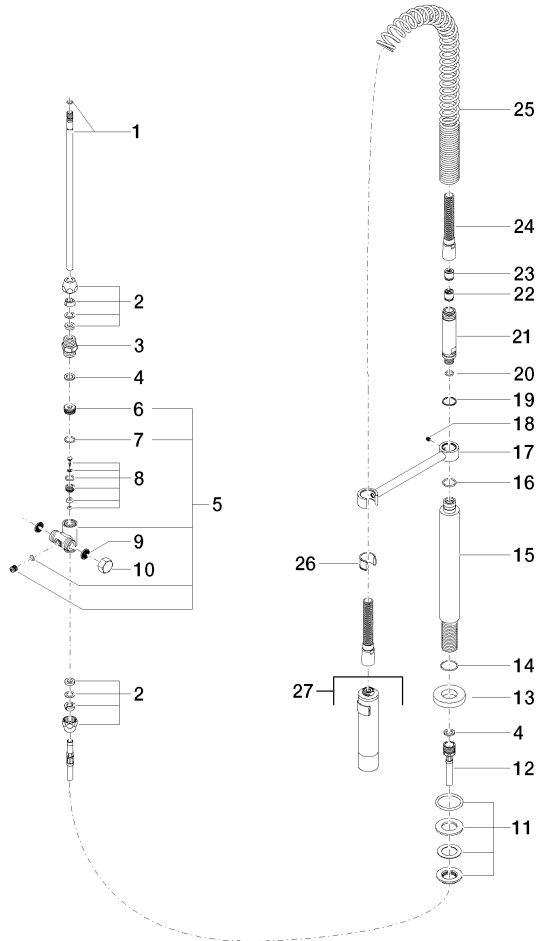

27 789 970

Fits: ELIO, TARA, TARA ULTRA

- spray flow
- automatic diverter for spout/Profi spray set
- height of mixer 665 mm
- individual rosette diameter 55mm
- profi spray hole diameter 30mm
- sprayface with anti-scaling system
- lead-free

Can only be combined with 33826790, 32800790, 33826888, 32815888, 20815892, 33826875.

Intrinsic protection against back flow.

| | | |
|--|-----------------------|---------------|
|  | Dark Chrome | 27 789 970-19 |
|  | Chrome | 27 789 970-00 |
|  | Brushed Platinum | 27 789 970-06 |
|  | Platinum | 27 789 970-08 |
|  | Brushed Chrome | 27 789 970-93 |
|  | Brushed Dark Platinum | 27 789 970-99 |

27 789 970

mm [inches]
M 1:10

Flow rate chart

Codes & Standards

DIN 4109

EN 1717

ISO 3822

Ü-Zeichen

Profi spray set - Dark Chrome

ELIO

27 789 970

Certificates

Belgaqua_22_277_2 LGA_18

27 789 970

Parts for other finishes can be found here: [Chrome](#)

Spare parts list