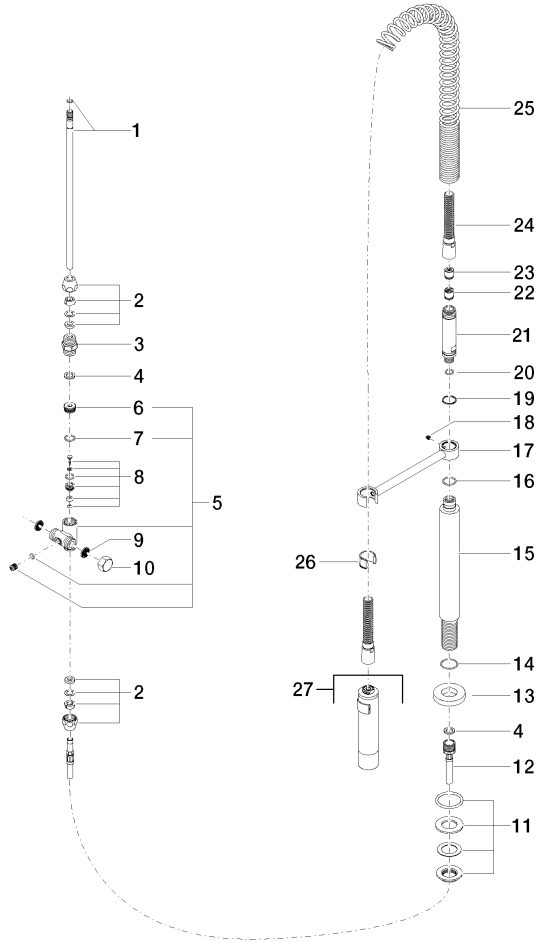

27 789 970

Fits: ELIO, TARA, TARA ULTRA

- spray flow
- automatic diverter for spout/Profi spray set
- height of mixer 665 mm
- individual rosette diameter 55mm
- profi spray hole diameter 30mm
- sprayface with anti-scaling system
- lead-free

27 789 970

mm [inches]
M 1:10

Flow rate chart

Codes & Standards

DIN 4109

EN 1717

ISO 3822

Ü-Zeichen

Profi spray set - Brushed Chrome

ELIO

27 789 970

Certificates

Belgaqua_22_277_2 LGA_18

27 789 970

Product version from 10/27/2020

Parts for other finishes can be found here: [Chrome](#)

Profi spray set - Brushed Chrome

ELIO

27 789 970

Spare parts list

Product version from 10/27/2020