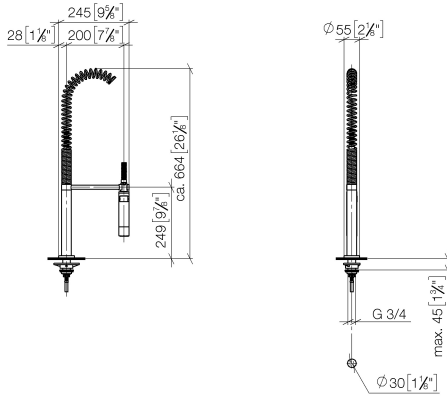

27 789 970

Fits: ELIO, TARA, TARA ULTRA

- spray flow
- automatic diverter for spout/Profi spray set
- height of mixer 665 mm
- individual rosette diameter 55mm
- profi spray hole diameter 30mm
- sprayface with anti-scaling system
- lead-free

Can only be combined with 33826790, 32800790, 33826888, 32815888, 20815892, 33826875.

Intrinsic protection against back flow.

	Brushed Chrome	27 789 970-93
	Chrome	27 789 970-00
	Brushed Platinum	27 789 970-06
	Platinum	27 789 970-08
	Dark Chrome	27 789 970-19
	Brushed Dark Platinum	27 789 970-99

27 789 970

mm [inches]
M 1:10

Flow rate chart

Codes & Standards

DIN 4109

EN 1717

ISO 3822

Ü-Zeichen

Profi spray set - Brushed Chrome

ELIO

27 789 970

Certificates

Belgaqua_22_277_2 LGA_18

27 789 970

Product version from 10/27/2020

Parts for other finishes can be found here: [Chrome](#)