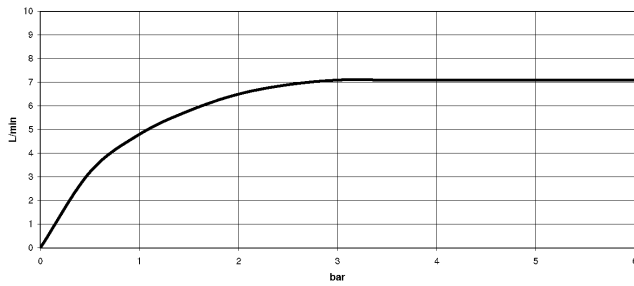

Can only be combined with 33826790, 32800790, 33826888, 32815888, 20815892, 33826875.

Intrinsic protection against back flow.

	Brushed Chrome	27 789 970-93
	Chrome	27 789 970-00
	Brushed Platinum	27 789 970-06
	Platinum	27 789 970-08
	Dark Chrome	27 789 970-19
	Brushed Dark Platinum	27 789 970-99

27 789 970

mm [inches]
M 1:10

Flow rate chart

Codes & Standards

DIN 4109

EN 1717

ISO 3822

Ü-Zeichen