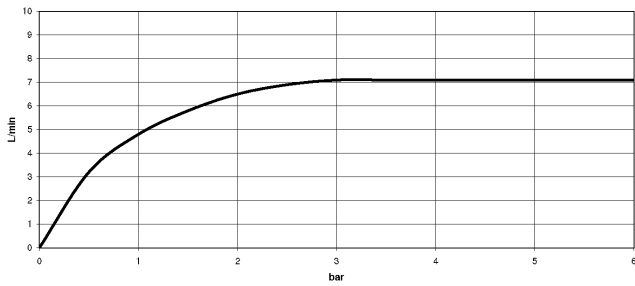

Can only be combined with 32815682, 33826861, 32815861, 33836888, 32816888, 20816892, 33836875, 32815875.

Intrinsic protection against back flow.

Operating unit can be positioned freely.

	Chrome	27 799 970-00
	Brushed Platinum	27 799 970-06
	Platinum	27 799 970-08
	Dark Chrome	27 799 970-19
	Brushed Chrome	27 799 970-93
	Brushed Dark Platinum	27 799 970-99

**Profi spray set - Chrome**

27 799 970

mm [inches]  
1:10

**Flow rate chart**

**Certificates**

LGA\_38647.

Belgaqua\_24-005-  
27\_3.