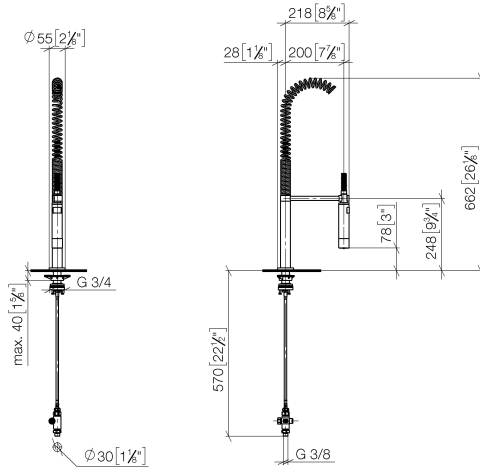

## Profi spray set - Chrome

27 799 970

- spray flow
- automatic diverter for spout/Profi spray set
- height of mixer 665 mm
- individual rosette diameter 55mm
- profi spray hole diameter 30mm
- sprayface with anti-scaling system
- lead-free

Can only be combined with 32815682, 33826861, 32815861, 33836888, 32816888, 20816892, 33836875, 32815875.

Intrinsic protection against back flow.

Operating unit can be positioned freely.

	Chrome	27 799 970-00
	Brushed Platinum	27 799 970-06
	Platinum	27 799 970-08
	Dark Chrome	27 799 970-19
	Brushed Chrome	27 799 970-93
	Brushed Dark Platinum	27 799 970-99

**Profi spray set - Chrome**

27 799 970

mm [inches]  
1:10

**Flow rate chart**

**Certificates**

LGA\_38647.

Belgaqua\_24-005-  
27\_3.

## Spare parts list

No.	Item Number	Name	Quantity used	Delivery time
1	90 17 09 046 12 90	diverter	1	2
2	90 24 03 250 00 90	nipple	1	2
3	04 23 10 004 03 90	fixing set	1	2
4	09 18 40 090 90	sleeve	1	2
5	04 30 04 104 00 90	hose	1	2
6	90 27 86 000 00-00	rosette	1	-
Spare part can no longer be ordered, please order the replacement item				
7	09 14 10 120 90	seal	1	2
8	09 14 10 031 90	seal	1	2
9	04 17 20 014 00-00	holder	1	10
10	09 31 11 049 90	pin	1	2
11	09 14 15 012 90	ring	1	2
12	09 14 10 003 90	seal	1	2
13	09 30 01 067 10-00	adaptor	1	10
14	90 23 01 141 00 90	back-flow preventer	1	2
15	09 23 01 046 90	back-flow preventer	1	2
16	90 30 02 065 00-00	hose	1	10
17	09 16 02 034 90	spring	1	2
18	90 18 40 035 00 90	sleeve	1	2
19	04 12 11 094 10-00	shower	1	10