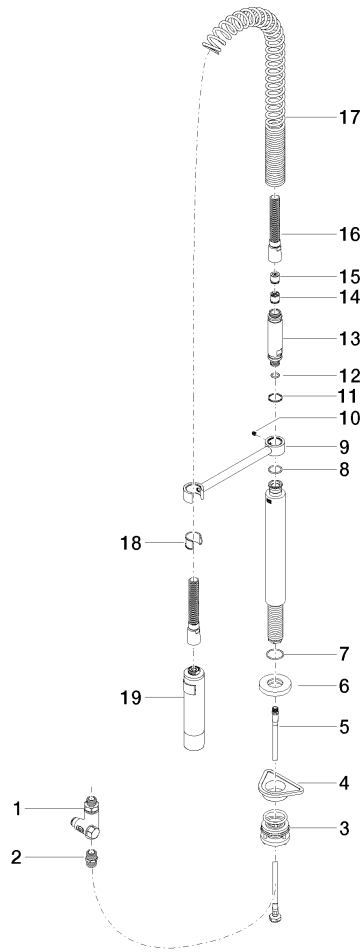

## Profi spray set - Chrome

27 799 970

- spray flow
- automatic diverter for spout/Profi spray set
- height of mixer 665 mm
- individual rosette diameter 55mm
- profi spray hole diameter 30mm
- sprayface with anti-scaling system
- lead-free

**Profi spray set - Chrome**

27 799 970

mm [inches]  
1:10

**Flow rate chart**

**Certificates**

LGA\_38647.

Belgaqua\_24-005-  
27\_3.

# Profi spray set - Chrome

27 799 970

Parts for other finishes can be found here: [Brushed](#) [Platinum](#)

## Spare parts list

No.	Item Number	Name	Quantity used	Delivery time
1	90 17 09 046 12 90	diverter	1	2
2	90 24 03 250 00 90	nipple	1	2
3	04 23 10 004 03 90	fixing set	1	2
4	09 18 40 090 90	sleeve	1	2
5	04 30 04 104 00 90	hose	1	2
6	90 27 86 000 00-00	rosette	1	-
Spare part can no longer be ordered, please order the replacement item				
7	09 14 10 120 90	seal	1	2
8	09 14 10 031 90	seal	1	2
9	04 17 20 014 00-00	holder	1	10
10	09 31 11 049 90	pin	1	2
11	09 14 15 012 90	ring	1	2
12	09 14 10 003 90	seal	1	2
13	09 30 01 067 10-00	adaptor	1	10
14	90 23 01 141 00 90	back-flow preventer	1	2
15	09 23 01 046 90	back-flow preventer	1	2
16	90 30 02 065 00-00	hose	1	10
17	09 16 02 034 90	spring	1	2
18	90 18 40 035 00 90	sleeve	1	2
19	04 12 11 094 10-00	shower	1	10