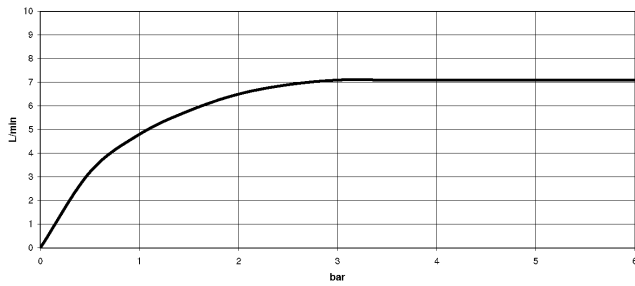

Can only be combined with 32815682, 33826861, 32815861, 33836888, 32816888, 20816892, 33836875, 32815875.

Intrinsic protection against back flow.

Operating unit can be positioned freely.

	Brushed Platinum	27 799 970-06
	Chrome	27 799 970-00
	Platinum	27 799 970-08
	Dark Chrome	27 799 970-19
	Brushed Chrome	27 799 970-93
	Brushed Dark Platinum	27 799 970-99

Profi spray set - Brushed Platinum

27 799 970

mm [inches]
1:10

Flow rate chart

Codes & Standards

DIN 4109

EN 1717

ISO 3822