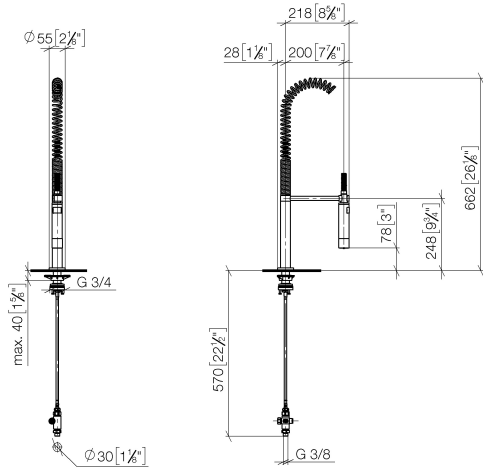

Profi spray set - Brushed Platinum

27 799 970

- spray flow
- automatic diverter for spout/Profi spray set
- height of mixer 665 mm
- individual rosette diameter 55mm
- profi spray hole diameter 30mm
- sprayface with anti-scaling system
- lead-free

Can only be combined with 32815682, 33826861, 32815861, 33836888, 32816888, 20816892, 33836875, 32815875.

Intrinsic protection against back flow.

Operating unit can be positioned freely.

	Brushed Platinum	27 799 970-06
	Chrome	27 799 970-00
	Platinum	27 799 970-08
	Dark Chrome	27 799 970-19
	Brushed Chrome	27 799 970-93
	Brushed Dark Platinum	27 799 970-99

Profi spray set - Brushed Platinum

27 799 970

mm [inches]
1:10

Flow rate chart

Codes & Standards

DIN 4109

EN 1717

ISO 3822

Parts for other finishes can be found here: [Chrome](#)

Profi spray set - Brushed Platinum

27 799 970

Spare parts list

No.	Item Number	Name	Quantity used	Delivery time
	90 17 09 046 12 90	diverter	19	2