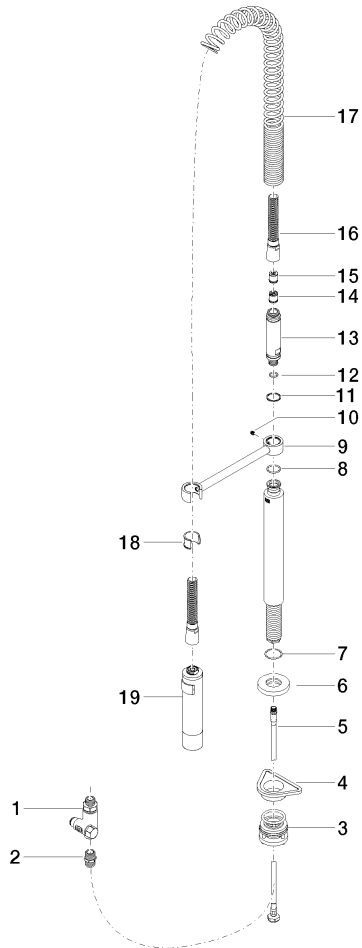

Profi spray set - Brushed Platinum

27 799 970

- spray flow
- automatic diverter for spout/Profi spray set
- height of mixer 665 mm
- individual rosette diameter 55mm
- profi spray hole diameter 30mm
- sprayface with anti-scaling system
- lead-free

Profi spray set - Brushed Platinum

27 799 970

mm [inches]
1:10

Flow rate chart

Codes & Standards

DIN 4109

EN 1717

ISO 3822

Ü-Zeichen

Profi spray set - Brushed Platinum

27 799 970

Certificates

LGA_38

Belgaqua_24-005-2

Profi spray set - Brushed Platinum

27 799 970

Parts for other finishes can be found here: [Chrome](#)

Profi spray set - Brushed Platinum

27 799 970

Spare parts list

No.	Item Number	Name	Quantity used	Delivery time
	90 17 09 046 12 90	diverter	19	2