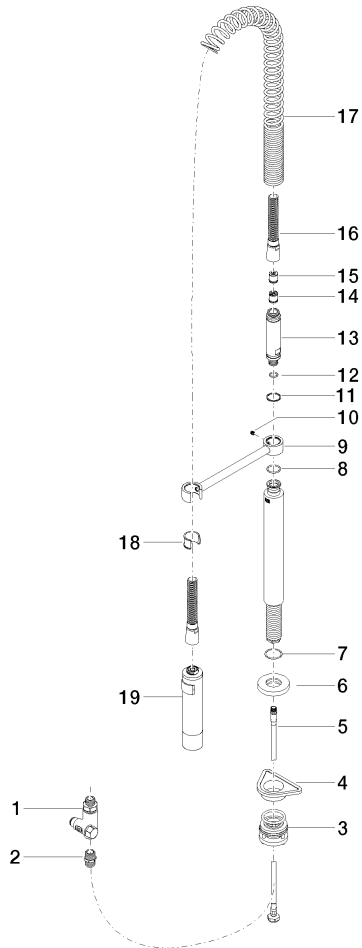

Profi spray set - Platinum

27 799 970

- spray flow
- automatic diverter for spout/Profi spray set
- height of mixer 665 mm
- individual rosette diameter 55mm
- profi spray hole diameter 30mm
- sprayface with anti-scaling system
- lead-free

Profi spray set - Platinum

27 799 970

mm [inches]
1:10

Flow rate chart

Codes & Standards

DIN 4109

EN 1717

ISO 3822

Ü-Zeichen

Profi spray set - Platinum

27 799 970

Certificates

LGA_38

Belgaqua_24-005-2

Profi spray set - Platinum

27 799 970

Parts for other finishes can be found here: [Chrome](#)

Profi spray set - Platinum

27 799 970

Spare parts list