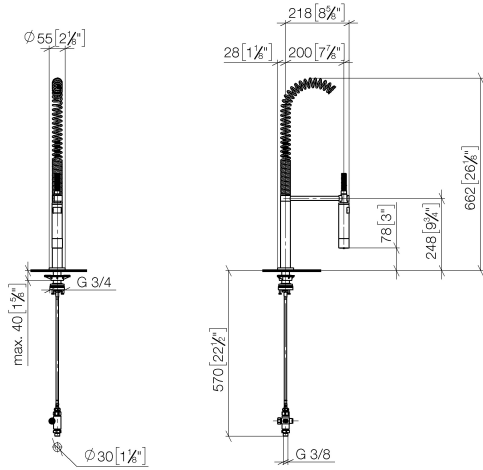

Profi spray set - Platinum

27 799 970

- spray flow
- automatic diverter for spout/Profi spray set
- height of mixer 665 mm
- individual rosette diameter 55mm
- profi spray hole diameter 30mm
- sprayface with anti-scaling system
- lead-free

Can only be combined with 32815682, 33826861, 32815861, 33836888, 32816888, 20816892, 33836875, 32815875.

Intrinsic protection against back flow.

Operating unit can be positioned freely.

	Platinum	27 799 970-08
	Chrome	27 799 970-00
	Brushed Platinum	27 799 970-06
	Dark Chrome	27 799 970-19
	Brushed Chrome	27 799 970-93
	Brushed Dark Platinum	27 799 970-99

Profi spray set - Platinum

27 799 970

mm [inches]
1:10

Flow rate chart

Codes & Standards

DIN 4109

EN 1717

ISO 3822