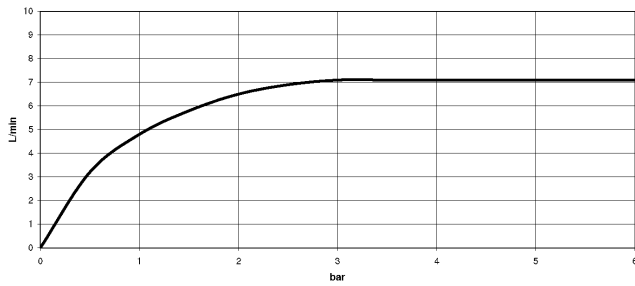

Can only be combined with 32815682, 33826861, 32815861, 33836888, 32816888, 20816892, 33836875, 32815875.

Intrinsic protection against back flow.

Operating unit can be positioned freely.

	Dark Chrome	27 799 970-19
	Chrome	27 799 970-00
	Brushed Platinum	27 799 970-06
	Platinum	27 799 970-08
	Brushed Chrome	27 799 970-93
	Brushed Dark Platinum	27 799 970-99

Profi spray set - Dark Chrome

27 799 970

mm [inches]
1:10

Flow rate chart

Codes & Standards

DIN 4109

EN 1717

ISO 3822