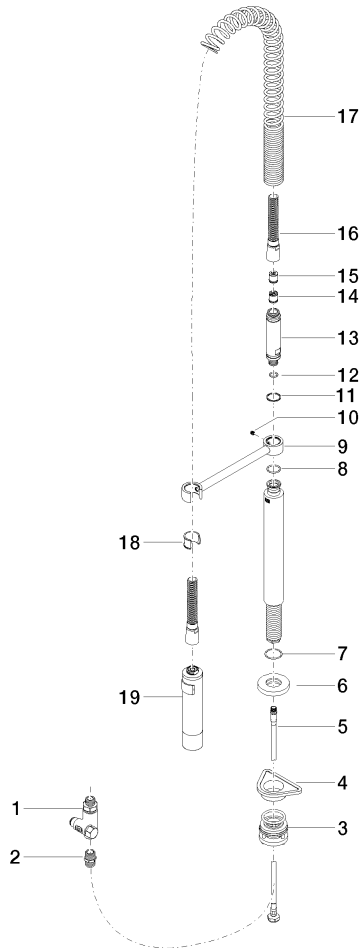

Profi spray set - Brushed Chrome

27 799 970

- spray flow
- automatic diverter for spout/Profi spray set
- height of mixer 665 mm
- individual rosette diameter 55mm
- profi spray hole diameter 30mm
- sprayface with anti-scaling system
- lead-free

Profi spray set - Brushed Chrome

27 799 970

mm [inches]
1:10

Flow rate chart

Codes & Standards

DIN 4109

EN 1717

ISO 3822

Ü-Zeichen

Profi spray set - Brushed Chrome

27 799 970

Certificates

LGA_38

Belgaqua_24-005-2

Profi spray set - Brushed Chrome

27 799 970

Parts for other finishes can be found here: [Chrome](#)

Profi spray set - Brushed Chrome

27 799 970

Spare parts list