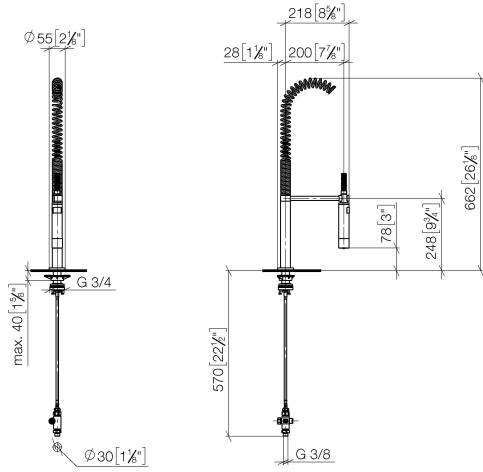

Profi spray set - Brushed Chrome

27 799 970

- spray flow
- automatic diverter for spout/Profi spray set
- height of mixer 665 mm
- individual rosette diameter 55mm
- profi spray hole diameter 30mm
- sprayface with anti-scaling system
- lead-free

Can only be combined with 32815682, 33826861, 32815861, 33836888, 32816888, 20816892, 33836875, 32815875.

Intrinsic protection against back flow.

Operating unit can be positioned freely.

	Brushed Chrome	27 799 970-93
	Chrome	27 799 970-00
	Brushed Platinum	27 799 970-06
	Platinum	27 799 970-08
	Dark Chrome	27 799 970-19
	Brushed Dark Platinum	27 799 970-99

Profi spray set - Brushed Chrome

27 799 970

mm [inches]
1:10

Flow rate chart

Codes & Standards

DIN 4109

EN 1717

ISO 3822

Ü-Zeichen

Profi spray set - Brushed Chrome

27 799 970

Certificates

LGA_38

Belgaqua_24-005-2

Profi spray set - Brushed Chrome

27 799 970