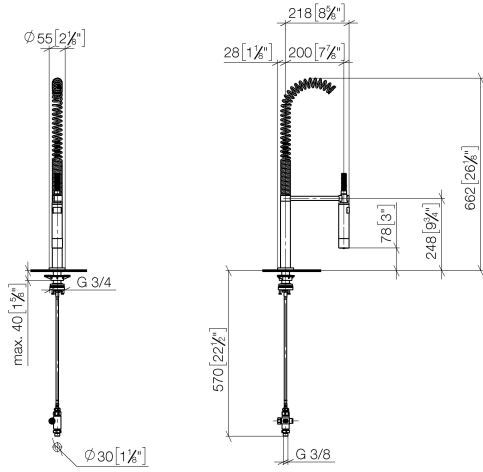

## Profi spray set - Brushed Dark Platinum

---

27 799 970

- spray flow
- automatic diverter for spout/Profi spray set
- height of mixer 665 mm
- individual rosette diameter 55mm
- profi spray hole diameter 30mm
- sprayface with anti-scaling system
- lead-free

Can only be combined with 32815682, 33826861, 32815861, 33836888, 32816888, 20816892, 33836875, 32815875.

Intrinsic protection against back flow.

Operating unit can be positioned freely.

	Brushed Dark Platinum	27 799 970-99
	Chrome	27 799 970-00
	Brushed Platinum	27 799 970-06
	Platinum	27 799 970-08
	Dark Chrome	27 799 970-19
	Brushed Chrome	27 799 970-93

**Profi spray set - Brushed Dark Platinum**

27 799 970

mm [inches]  
1:10

**Flow rate chart**

**Codes & Standards**

DIN 4109

EN 1717

ISO 3822