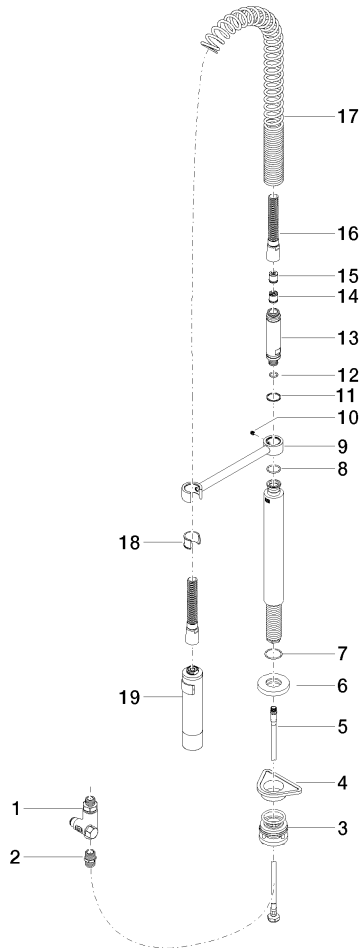

## Profi spray set - Brushed Dark Platinum

---

27 799 970

- spray flow
- automatic diverter for spout/Profi spray set
- height of mixer 665 mm
- individual rosette diameter 55mm
- profi spray hole diameter 30mm
- sprayface with anti-scaling system
- lead-free

**Profi spray set - Brushed Dark Platinum**

27 799 970

mm [inches]  
1:10

**Flow rate chart**

**Codes & Standards**

DIN 4109

EN 1717

ISO 3822

# Profi spray set - Brushed Dark Platinum

27 799 970

Parts for other finishes can be found here: [Chrome](#)

### **Spare parts list**