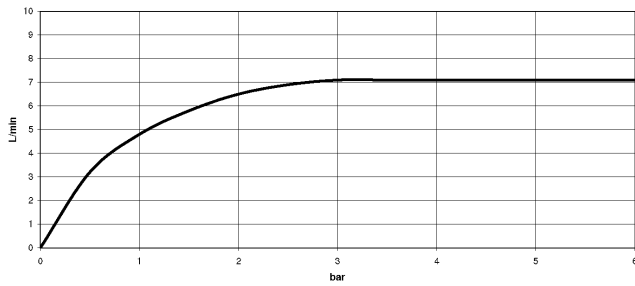

Can only be combined with 32815682, 33826861, 32815861, 33836888, 32816888, 20816892, 33836875, 32815875.

Intrinsic protection against back flow.

Operating unit can be positioned freely.

	Brushed Dark Platinum	27 799 970-99
	Chrome	27 799 970-00
	Brushed Platinum	27 799 970-06
	Platinum	27 799 970-08
	Dark Chrome	27 799 970-19
	Brushed Chrome	27 799 970-93

**Profi spray set - Brushed Dark Platinum**

27 799 970

mm [inches]  
1:10

**Flow rate chart**

**Codes & Standards**

DIN 4109

EN 1717

ISO 3822