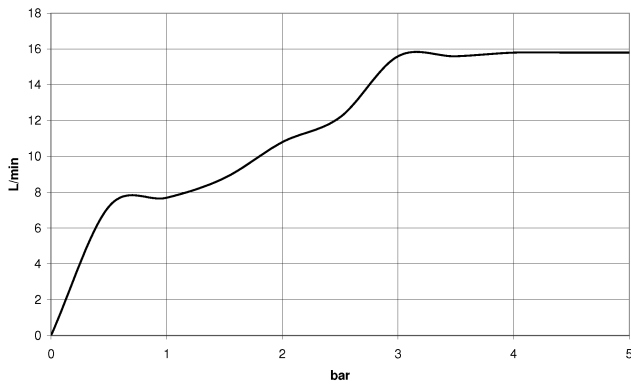

Hand shower set with integrated shower holder - Chrome

TARA

27 802 660

Fits: TARA, VAIA, META

- COMPACT RAIN, max. flow rate 15 l/min (at 3 bar)
- with anti-scale system
- 3/8" shower outlet
- metal shower hose 1250mm with integrated anti-twist protection
- rosette Ø 60 mm
- 1/2" connection
- WRAS 1912049

27 802 660

Recommended miscellaneous

Concealed wall elbow -

- max. recess depth 163 mm
- min. recess depth 90 mm

35 085 970 90

27 802 660

mm [inches]

Flow rate chart