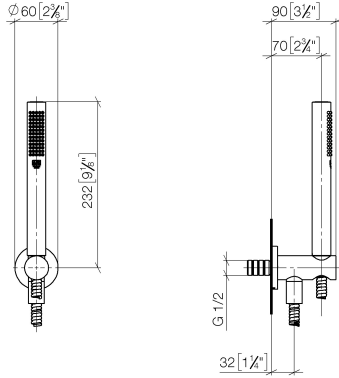

Hand shower set with integrated shower holder - Chrome

TARA

27 802 660

Fits: TARA, VAIA, META

- COMPACT RAIN, max. flow rate 15 l/min (at 3 bar)
- with anti-scale system
- 3/8" shower outlet
- metal shower hose 1250mm with integrated anti-twist protection
- rosette Ø 60 mm
- 1/2" connection
- WRAS 1912049

27 802 660

Recommended miscellaneous

Concealed wall elbow -

- max. recess depth 163 mm
- min. recess depth 90 mm

35 085 970 90

27 802 660

mm [inches]

Flow rate chart

Codes & Standards

DIN 4109

EN 1717

ISO 3822

Scottish Water
Byelaws

UK Water Supply
Regulations

Ü-Zeichen

Hand shower set with integrated shower holder - Chrome