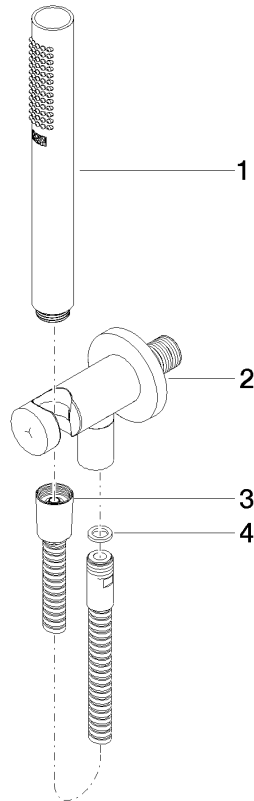

Hand shower set with integrated shower holder - Chrome

TARA

27 802 660

Fits: TARA, VAIA, META

- COMPACT RAIN, max. flow rate 15 l/min (at 3 bar)
- with anti-scale system
- 3/8" shower outlet
- metal shower hose 1250mm with integrated anti-twist protection
- rosette Ø 60 mm
- 1/2" connection
- WRAS 1912049

27 802 660

Recommended miscellaneous

Concealed wall elbow -

- max. recess depth 163 mm
- min. recess depth 90 mm

35 085 970 90

27 802 660

mm [inches]

Flow rate chart

Product version up to 6/3/2020

Product version from 6/3/2020

Hand shower set with integrated shower holder - Chrome

TARA

27 802 660

Spare parts list

Product version up to 6/3/2020

Product version from 6/3/2020

No.	Item Number	Name	Quantity used	Delivery time
	90 12 11 152 00-00	shower	4	10