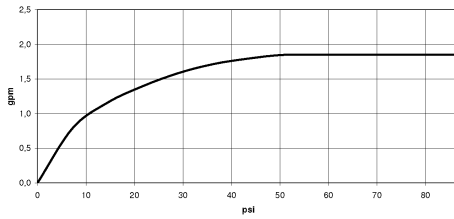

Hand shower set with integrated shower holder FlowReduce - Chrome

TARA

27 802 660

Fits: TARA, VAIA, META

- COMPACT RAIN, max. flow rate 6.8 l/min (at 3 bar)
- with anti-scale system
- 3/8" shower outlet
- metal shower hose 1250mm with integrated anti-twist protection
- rosette Ø 60 mm
- 1/2" connection
- This product can help a building meet the requirements of Green Building Rating Systems, e.g. LEED®, BREEAM®, DGNB

Hand shower set with integrated shower holder FlowReduce - Chrome

TARA

27 802 660

27 802 660

mm [inches]

Flow rate chart

Codes & Standards

DIN 4109