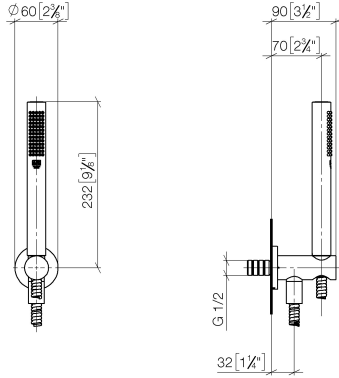

Hand shower set with integrated shower holder FlowReduce - Chrome

TARA

27 802 660

Fits: TARA, VAIA, META

- COMPACT RAIN, max. flow rate 6.8 l/min (at 3 bar)
- with anti-scale system
- 3/8" shower outlet
- metal shower hose 1250mm with integrated anti-twist protection
- rosette Ø 60 mm
- 1/2" connection
- This product can help a building meet the requirements of Green Building Rating Systems, e.g. LEED®, BREEAM®, DGNB

Intrinsic protection against back flow.

	Chrome	27 802 660-00 0010
	Chrome	27 802 660-00
	Brushed Platinum	27 802 660-06 0010
	Brushed Platinum	27 802 660-06
	Platinum	27 802 660-08
	Platinum	27 802 660-08 0010
	Dark Chrome	27 802 660-19
	Dark Chrome	27 802 660-19 0010
	Light Gold	27 802 660-26 0010
	Light Gold	27 802 660-26
	Brushed Light Gold	27 802 660-27 0010
	Brushed Light Gold	27 802 660-27
	Brushed Durabress (23kt Gold)	27 802 660-28 0010
	Brushed Durabress (23kt Gold)	27 802 660-28
	Matte Black	27 802 660-33 0010
	Matte Black	27 802 660-33
	Brushed Bronze	27 802 660-42
	Brushed Bronze	27 802 660-42 0010
	Brushed Champagne (22kt Gold)	27 802 660-46
	Brushed Champagne (22kt Gold)	27 802 660-46 0010
	Champagne (22kt Gold)	27 802 660-47
	Champagne (22kt Gold)	27 802 660-47 0010
	Brushed Chrome	27 802 660-93
	Brushed Chrome	27 802 660-93 0010
	Brushed Dark Platinum	27 802 660-99
	Brushed Dark Platinum	27 802 660-99 0010

Hand shower set with integrated shower holder FlowReduce - Chrome

TARA

27 802 660

27 802 660

mm [inches]

Flow rate chart

Codes & Standards

DIN 4109

ISO 3822

Ü-Zeichen

Hand shower set with integrated shower holder FlowReduce - Chrome

TARA

27 802 660

Certificates

LGA_29

27 802 660