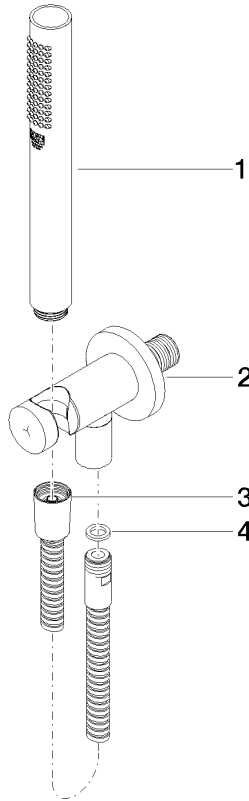

Hand shower set with integrated shower holder FlowReduce - Chrome

TARA

27 802 660

Fits: TARA, VAIA, META

- COMPACT RAIN, max. flow rate 6.8 l/min (at 3 bar)
- with anti-scale system
- 3/8" shower outlet
- metal shower hose 1250mm with integrated anti-twist protection
- rosette Ø 60 mm
- 1/2" connection
- This product can help a building meet the requirements of Green Building Rating Systems, e.g. LEED®, BREEAM®, DGNB

Hand shower set with integrated shower holder FlowReduce - Chrome

TARA

27 802 660

27 802 660

mm [inches]

Flow rate chart

Codes & Standards

DIN 4109

ISO 3822

Ü-Zeichen

Hand shower set with integrated shower holder FlowReduce - Chrome

TARA

27 802 660

Certificates

LGA_29

27 802 660

Product version from 10/1/2023

Parts for other
finishes can be found
here: [Chrome](#)

Hand shower set with integrated shower holder FlowReduce - Chrome

TARA

27 802 660

Spare parts list

Product version from 10/1/2023