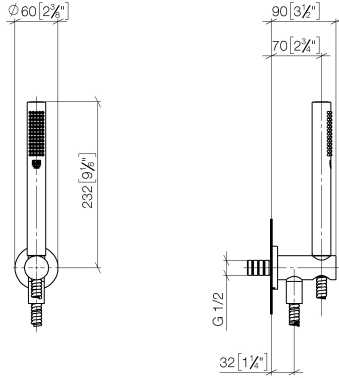

**Hand shower set with integrated shower holder - Platinum**

TARA

27 802 660

Fits: TARA, VAIA, META

- COMPACT RAIN, max. flow rate 15 l/min (at 3 bar)
- with anti-scale system
- 3/8" shower outlet
- metal shower hose 1250mm with integrated anti-twist protection
- rosette Ø 60 mm
- 1/2" connection
- WRAS 1912049

27 802 660

Recommended miscellaneous

**Concealed wall elbow -**

- max. recess depth 163 mm
- min. recess depth 90 mm

35 085 970 90

27 802 660

mm [inches]

Flow rate chart