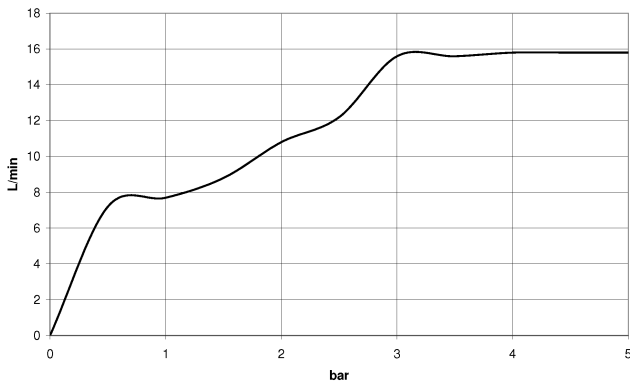

**Hand shower set with integrated shower holder - Platinum**

TARA

27 802 660

Fits: TARA, VAIA, META

- COMPACT RAIN, max. flow rate 15 l/min (at 3 bar)
- with anti-scale system
- 3/8" shower outlet
- metal shower hose 1250mm with integrated anti-twist protection
- rosette Ø 60 mm
- 1/2" connection
- WRAS 1912049

27 802 660

Recommended miscellaneous

**Concealed wall elbow -**

- max. recess depth 163 mm
- min. recess depth 90 mm

35 085 970 90

27 802 660

mm [inches]

Flow rate chart