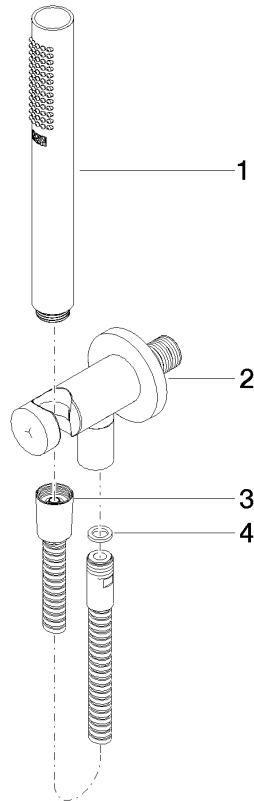

**Hand shower set with integrated shower holder - Platinum**

TARA

27 802 660

Fits: TARA, VAIA, META

- COMPACT RAIN, max. flow rate 15 l/min (at 3 bar)
- with anti-scale system
- 3/8" shower outlet
- metal shower hose 1250mm with integrated anti-twist protection
- rosette Ø 60 mm
- 1/2" connection
- WRAS 1912049

27 802 660

Recommended miscellaneous

**Concealed wall elbow -**

- max. recess depth 163 mm
- min. recess depth 90 mm

35 085 970 90

27 802 660

mm [inches]

Flow rate chart

# Hand shower set with integrated shower holder - Platinum

TARA

27 802 660

## Hand shower set with integrated shower holder - Platinum

TARA

27 802 660