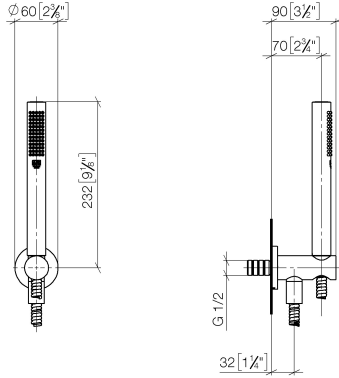

Hand shower set with integrated shower holder - Dark Chrome

TARA

27 802 660

Fits: TARA, VAIA, META

- COMPACT RAIN, max. flow rate 15 l/min (at 3 bar)
- with anti-scale system
- 3/8" shower outlet
- metal shower hose 1250mm with integrated anti-twist protection
- rosette Ø 60 mm
- 1/2" connection
- WRAS 1912049

27 802 660

Recommended miscellaneous

Concealed wall elbow -

- max. recess depth 163 mm
- min. recess depth 90 mm

35 085 970 90

27 802 660

mm [inches]

Flow rate chart

Codes & Standards

DIN 4109

EN 1717

ISO 3822

Ü-Zeichen

Hand shower set with integrated shower holder - Dark Chrome

TARA

27 802 660