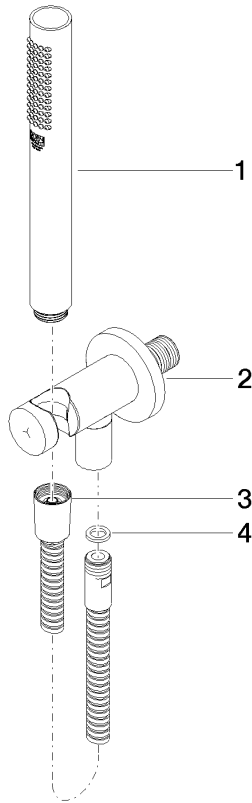

27 802 660

Parts for other
finishes can be found
here: [Chrome](#)