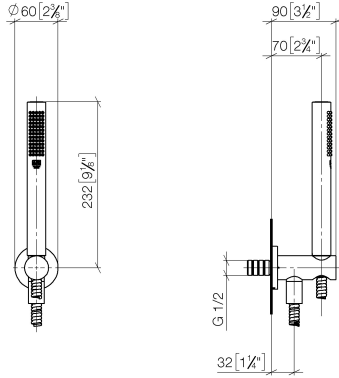

Hand shower set with integrated shower holder FlowReduce - Dark Chrome

TARA

27 802 660

Fits: TARA, VAIA, META

- COMPACT RAIN, max. flow rate 6.8 l/min (at 3 bar)
- with anti-scale system
- 3/8" shower outlet
- metal shower hose 1250mm with integrated anti-twist protection
- rosette Ø 60 mm
- 1/2" connection
- This product can help a building meet the requirements of Green Building Rating Systems, e.g. LEED®, BREEAM®, DGNB

Intrinsic protection against back flow.

	Dark Chrome	27 802 660-19 0010
	Chrome	27 802 660-00 0010
	Chrome	27 802 660-00
	Brushed Platinum	27 802 660-06 0010
	Brushed Platinum	27 802 660-06
	Platinum	27 802 660-08
	Platinum	27 802 660-08 0010
	Dark Chrome	27 802 660-19
	Light Gold	27 802 660-26 0010
	Light Gold	27 802 660-26
	Brushed Light Gold	27 802 660-27 0010
	Brushed Light Gold	27 802 660-27
	Brushed Durabrand (23kt Gold)	27 802 660-28 0010
	Brushed Durabrand (23kt Gold)	27 802 660-28
	Matte Black	27 802 660-33 0010
	Matte Black	27 802 660-33
	Brushed Bronze	27 802 660-42
	Brushed Bronze	27 802 660-42 0010
	Brushed Champagne (22kt Gold)	27 802 660-46
	Brushed Champagne (22kt Gold)	27 802 660-46 0010
	Champagne (22kt Gold)	27 802 660-47
	Champagne (22kt Gold)	27 802 660-47 0010
	Brushed Chrome	27 802 660-93
	Brushed Chrome	27 802 660-93 0010
	Brushed Dark Platinum	27 802 660-99
	Brushed Dark Platinum	27 802 660-99 0010

Hand shower set with integrated shower holder FlowReduce - Dark Chrome

TARA

27 802 660

27 802 660

mm [inches]

Flow rate chart

Codes & Standards

DIN 4109

ISO 3822

Ü-Zeichen

Hand shower set with integrated shower holder FlowReduce - Dark Chrome

TARA

27 802 660

Certificates

LGA_29

27 802 660