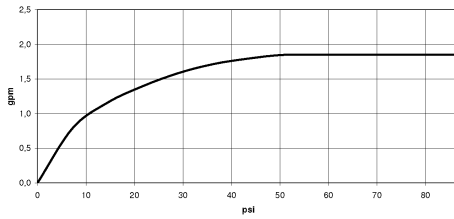

Hand shower set with integrated shower holder FlowReduce - Dark Chrome

TARA

27 802 660

Fits: TARA, VAIA, META

- COMPACT RAIN, max. flow rate 6.8 l/min (at 3 bar)
- with anti-scale system
- 3/8" shower outlet
- metal shower hose 1250mm with integrated anti-twist protection
- rosette Ø 60 mm
- 1/2" connection
- This product can help a building meet the requirements of Green Building Rating Systems, e.g. LEED®, BREEAM®, DGNB

Hand shower set with integrated shower holder FlowReduce - Dark Chrome

TARA

27 802 660

27 802 660

mm [inches]

Flow rate chart

Codes & Standards

DIN 4109