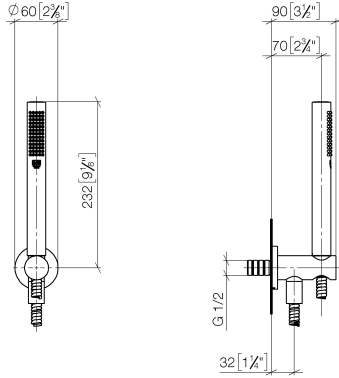

**Hand shower set with integrated shower holder - Light Gold**

TARA

27 802 660

Fits: TARA, VAIA, META

- COMPACT RAIN, max. flow rate 15 l/min (at 3 bar)
- with anti-scale system
- 3/8" shower outlet
- metal shower hose 1250mm with integrated anti-twist protection
- rosette Ø 60 mm
- 1/2" connection
- WRAS 1912049

Hand shower set with integrated shower holder - Light Gold

TARA

27 802 660

Recommended miscellaneous

**Concealed wall elbow -**

35 085 970 90

27 802 660

mm [inches]