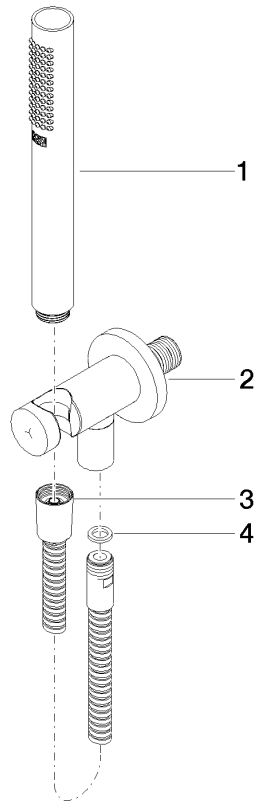

**Hand shower set with integrated shower holder - Light Gold**

TARA

27 802 660

Fits: TARA, VAIA, META

- COMPACT RAIN, max. flow rate 15 l/min (at 3 bar)
- with anti-scale system
- 3/8" shower outlet
- metal shower hose 1250mm with integrated anti-twist protection
- rosette Ø 60 mm
- 1/2" connection
- WRAS 1912049

Intrinsic protection against back flow.

	Light Gold	27 802 660-26
	Chrome	27 802 660-00 0010
	Chrome	27 802 660-00
	Brushed Platinum	27 802 660-06 0010
	Brushed Platinum	27 802 660-06
	Platinum	27 802 660-08
	Platinum	27 802 660-08 0010
	Dark Chrome	27 802 660-19
	Dark Chrome	27 802 660-19 0010
	Light Gold	27 802 660-26 0010
	Brushed Light Gold	27 802 660-27 0010
	Brushed Light Gold	27 802 660-27
	Brushed Durabronze (23kt Gold)	27 802 660-28 0010
	Brushed Durabronze (23kt Gold)	27 802 660-28
	Matte Black	27 802 660-33 0010
	Matte Black	27 802 660-33
	Brushed Bronze	27 802 660-42
	Brushed Bronze	27 802 660-42 0010
	Brushed Champagne (22kt Gold)	27 802 660-46
	Brushed Champagne (22kt Gold)	27 802 660-46 0010
	Champagne (22kt Gold)	27 802 660-47
	Champagne (22kt Gold)	27 802 660-47 0010
	Brushed Chrome	27 802 660-93
	Brushed Chrome	27 802 660-93 0010
	Brushed Dark Platinum	27 802 660-99
	Brushed Dark Platinum	27 802 660-99 0010

Hand shower set with integrated shower holder - Light Gold

TARA

27 802 660

Recommended miscellaneous

**Concealed wall elbow -**

35 085 970 90

27 802 660

mm [inches]

# Hand shower set with integrated shower holder - Light Gold

TARA

27 802 660