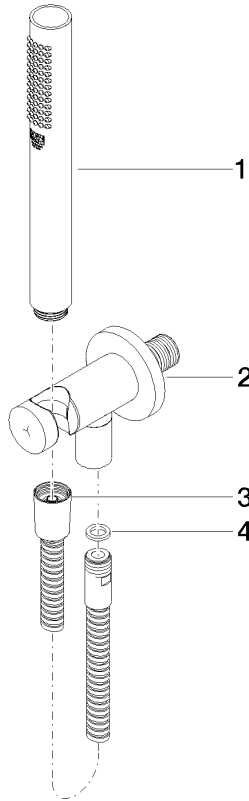

**Hand shower set with integrated shower holder FlowReduce - Light Gold**

TARA

27 802 660

Fits: TARA, VAIA, META

- COMPACT RAIN, max. flow rate 6.8 l/min (at 3 bar)
- with anti-scale system
- 3/8" shower outlet
- metal shower hose 1250mm with integrated anti-twist protection
- rosette Ø 60 mm
- 1/2" connection
- This product can help a building meet the requirements of Green Building Rating Systems, e.g. LEED®, BREEAM®, DGNB

## Hand shower set with integrated shower holder FlowReduce - Light Gold

---

TARA

27 802 660

27 802 660

mm [inches]

Flow rate chart

Codes & Standards

## Hand shower set with integrated shower holder FlowReduce - Light Gold

---

TARA

27 802 660

Certificates

---

LGA\_29

27 802 660

**Product version from 10/1/2023**

Parts for other  
finishes can be found  
here: [Chrome](#)

Hand shower set with integrated shower holder FlowReduce - Light Gold

TARA

27 802 660

**Spare parts list**

**Product version from 10/1/2023**