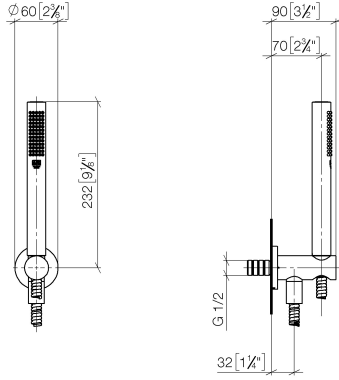

**Hand shower set with integrated shower holder FlowReduce - Light Gold**

TARA

27 802 660

Fits: TARA, VAIA, META

- COMPACT RAIN, max. flow rate 6.8 l/min (at 3 bar)
- with anti-scale system
- 3/8" shower outlet
- metal shower hose 1250mm with integrated anti-twist protection
- rosette Ø 60 mm
- 1/2" connection
- This product can help a building meet the requirements of Green Building Rating Systems, e.g. LEED®, BREEAM®, DGNB

## Hand shower set with integrated shower holder FlowReduce - Light Gold

---

TARA

27 802 660

27 802 660

mm [inches]

Flow rate chart

Codes & Standards