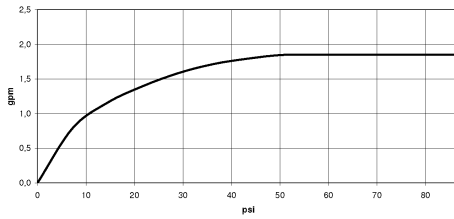

**Hand shower set with integrated shower holder FlowReduce - Light Gold**

TARA

27 802 660

Fits: TARA, VAIA, META

- COMPACT RAIN, max. flow rate 6.8 l/min (at 3 bar)
- with anti-scale system
- 3/8" shower outlet
- metal shower hose 1250mm with integrated anti-twist protection
- rosette Ø 60 mm
- 1/2" connection
- This product can help a building meet the requirements of Green Building Rating Systems, e.g. LEED®, BREEAM®, DGNB

## Hand shower set with integrated shower holder FlowReduce - Light Gold

---

TARA

27 802 660

27 802 660

mm [inches]

Flow rate chart

Codes & Standards