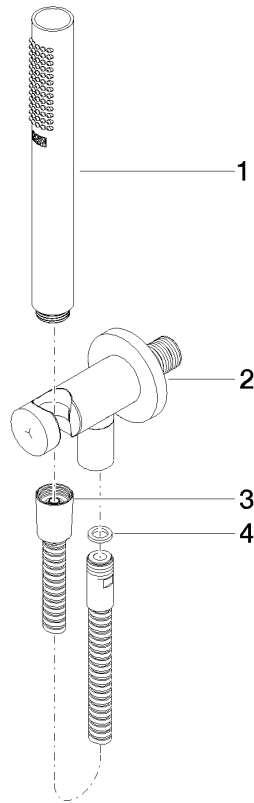

Hand shower set with integrated shower holder - Brushed Light Gold

TARA

27 802 660

Fits: TARA, VAIA, META

- COMPACT RAIN, max. flow rate 15 l/min (at 3 bar)
- with anti-scale system
- 3/8" shower outlet
- metal shower hose 1250mm with integrated anti-twist protection
- rosette Ø 60 mm
- 1/2" connection
- WRAS 1912049

Hand shower set with integrated shower holder - Brushed Light Gold

TARA

27 802 660

Recommended miscellaneous

Concealed wall elbow -

35 085 970 90

27 802 660

mm [inches]

Flow rate chart

Codes & Standards

DIN 4109

EN 1717

ISO 3822

Ü-Zeichen

Hand shower set with integrated shower holder - Brushed Light Gold

TARA

27 802 660

Certificates

LGA_29

Belgaqua_24-007-2

27 802 660

Product version from 6/3/2020

Hand shower set with integrated shower holder - Brushed Light Gold

TARA