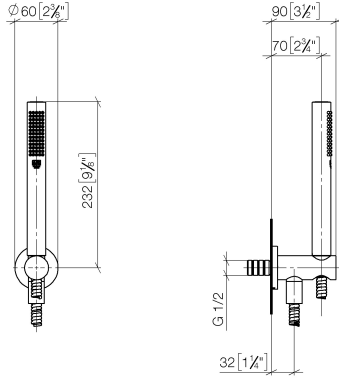

Hand shower set with integrated shower holder - Brushed Light Gold

TARA

27 802 660

Fits: TARA, VAIA, META

- COMPACT RAIN, max. flow rate 15 l/min (at 3 bar)
- with anti-scale system
- 3/8" shower outlet
- metal shower hose 1250mm with integrated anti-twist protection
- rosette Ø 60 mm
- 1/2" connection
- WRAS 1912049

Hand shower set with integrated shower holder - Brushed Light Gold

TARA

27 802 660

Recommended miscellaneous

Concealed wall elbow -

35 085 970 90

27 802 660

mm [inches]

Flow rate chart

Codes & Standards

DIN 4109

EN 1717

ISO 3822

Ü-Zeichen

Hand shower set with integrated shower holder - Brushed Light Gold

TARA

27 802 660

Certificates

LGA_29

Belgaqua_24-007-2

27 802 660

Product version from 6/3/2020

Hand shower set with integrated shower holder - Brushed Light Gold

TARA