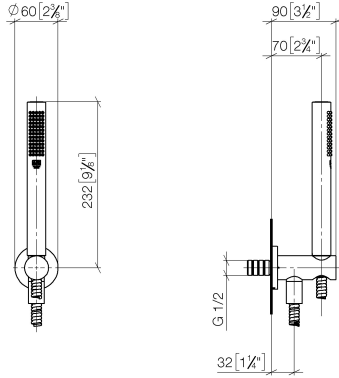

Hand shower set with integrated shower holder FlowReduce - Brushed Light Gold

TARA

27 802 660

Fits: TARA, VAIA, META

- COMPACT RAIN, max. flow rate 6.8 l/min (at 3 bar)
- with anti-scale system
- 3/8" shower outlet
- metal shower hose 1250mm with integrated anti-twist protection
- rosette Ø 60 mm
- 1/2" connection
- This product can help a building meet the requirements of Green Building Rating Systems, e.g. LEED®, BREEAM®, DGNB

Hand shower set with integrated shower holder FlowReduce - Brushed Light Gold

TARA

27 802 660

Hand shower set with integrated shower holder FlowReduce - Brushed Light Gold

TARA

27 802 660
mm [inches]

Flow rate chart

Codes & Standards

DIN 4109

ISO 3822

Ü-Zeichen

Hand shower set with integrated shower holder FlowReduce - Brushed Light
Gold

TARA

27 802 660
Certificates

LGA_29

27 802 660

Product version from 10/1/2023

Parts for other finishes can be found here: [Chrome](#)

Hand shower set with integrated shower holder FlowReduce - Brushed Light Gold

TARA

27 802 660

Spare parts list