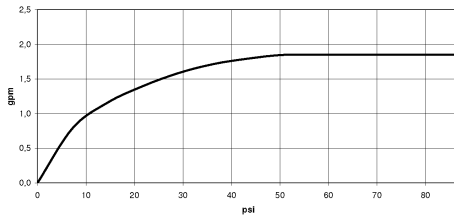

Hand shower set with integrated shower holder FlowReduce - Brushed Light Gold

TARA

27 802 660

Fits: TARA, VAIA, META

- COMPACT RAIN, max. flow rate 6.8 l/min (at 3 bar)
- with anti-scale system
- 3/8" shower outlet
- metal shower hose 1250mm with integrated anti-twist protection
- rosette Ø 60 mm
- 1/2" connection
- This product can help a building meet the requirements of Green Building Rating Systems, e.g. LEED®, BREEAM®, DGNB

Hand shower set with integrated shower holder FlowReduce - Brushed Light Gold

TARA

27 802 660

Hand shower set with integrated shower holder FlowReduce - Brushed Light Gold

TARA

27 802 660
mm [inches]

Flow rate chart