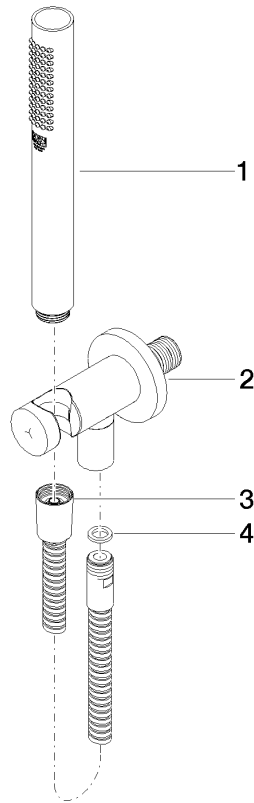

Hand shower set with integrated shower holder FlowReduce - Brushed Light Gold

TARA

27 802 660

Fits: TARA, VAIA, META

- COMPACT RAIN, max. flow rate 6.8 l/min (at 3 bar)
- with anti-scale system
- 3/8" shower outlet
- metal shower hose 1250mm with integrated anti-twist protection
- rosette Ø 60 mm
- 1/2" connection
- This product can help a building meet the requirements of Green Building Rating Systems, e.g. LEED®, BREEAM®, DGNB

Intrinsic protection against back flow.

	Brushed Light Gold	27 802 660-27 0010
	Chrome	27 802 660-00 0010
	Chrome	27 802 660-00
	Brushed Platinum	27 802 660-06 0010
	Brushed Platinum	27 802 660-06
	Platinum	27 802 660-08
	Platinum	27 802 660-08 0010
	Dark Chrome	27 802 660-19
	Dark Chrome	27 802 660-19 0010
	Light Gold	27 802 660-26 0010
	Light Gold	27 802 660-26
	Brushed Light Gold	27 802 660-27
	Brushed Durabrass (23kt Gold)	27 802 660-28 0010
	Brushed Durabrass (23kt Gold)	27 802 660-28
	Matte Black	27 802 660-33 0010
	Matte Black	27 802 660-33
	Brushed Bronze	27 802 660-42
	Brushed Bronze	27 802 660-42 0010
	Brushed Champagne (22kt Gold)	27 802 660-46
	Brushed Champagne (22kt Gold)	27 802 660-46 0010
	Champagne (22kt Gold)	27 802 660-47
	Champagne (22kt Gold)	27 802 660-47 0010
	Brushed Chrome	27 802 660-93
	Brushed Chrome	27 802 660-93 0010
	Brushed Dark Platinum	27 802 660-99
	Brushed Dark Platinum	27 802 660-99 0010

Hand shower set with integrated shower holder FlowReduce - Brushed Light Gold

TARA

27 802 660

Hand shower set with integrated shower holder FlowReduce - Brushed Light Gold

TARA

27 802 660
mm [inches]

Flow rate chart

27 802 660

Product version from 10/1/2023

Parts for other finishes can be found here: [Chrome](#)

Hand shower set with integrated shower holder FlowReduce - Brushed Light Gold

TARA

27 802 660

Spare parts list