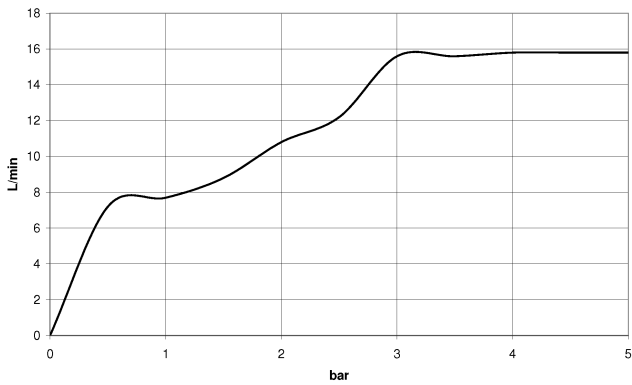

Hand shower set with integrated shower holder - Brushed Durabronze (23kt Gold)

TARA

27 802 660

Fits: TARA, VAIA, META

- COMPACT RAIN, max. flow rate 15 l/min (at 3 bar)
- with anti-scale system
- 3/8" shower outlet
- metal shower hose 1250mm with integrated anti-twist protection
- rosette Ø 60 mm
- 1/2" connection
- WRAS 1912049

Hand shower set with integrated shower holder - Brushed Durabronz (23kt Gold)

TARA

27 802 660

Recommended miscellaneous

Concealed wall elbow -

- max. recess depth 163 mm
- min. recess depth 90 mm

35 085 970 90

Hand shower set with integrated shower holder - Brushed Durabronz (23kt Gold)

TARA

27 802 660
mm [inches]

Flow rate chart

Codes & Standards

DIN 4109	EN 1717	ISO 3822	Scottish Water Byelaws
UK Water Supply Regulations	Ü-Zeichen		