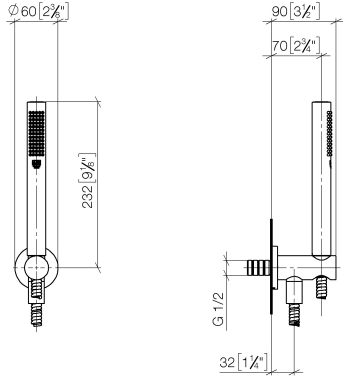

Hand shower set with integrated shower holder - Brushed Durabronze (23kt Gold)

TARA

27 802 660

Fits: TARA, VAIA, META

- COMPACT RAIN, max. flow rate 15 l/min (at 3 bar)
- with anti-scale system
- 3/8" shower outlet
- metal shower hose 1250mm with integrated anti-twist protection
- rosette Ø 60 mm
- 1/2" connection
- WRAS 1912049

Hand shower set with integrated shower holder - Brushed Durabronz (23kt Gold)

TARA

27 802 660

Recommended miscellaneous

Concealed wall elbow -

- max. recess depth 163 mm
- min. recess depth 90 mm

35 085 970 90

Hand shower set with integrated shower holder - Brushed Durabronz (23kt Gold)

TARA

27 802 660
mm [inches]

Flow rate chart

Codes & Standards

DIN 4109	EN 1717	ISO 3822	Scottish Water Byelaws
UK Water Supply Regulations	Ü-Zeichen		

Hand shower set with integrated shower holder - Brushed Durabross (23kt Gold)

TARA

27 802 660

Certificates

LGA_29

LGA_29

WRAS_1912

Belgaqua_24-007-2 Belgaqua_19_83