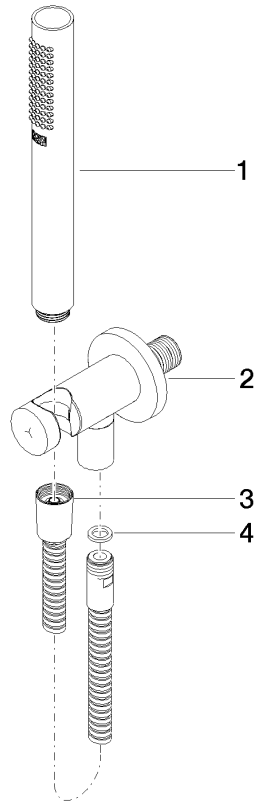

Hand shower set with integrated shower holder - Brushed Durabronz (23kt Gold)

TARA

27 802 660

Product version up to 6/3/2020

Product version from 6/3/2020