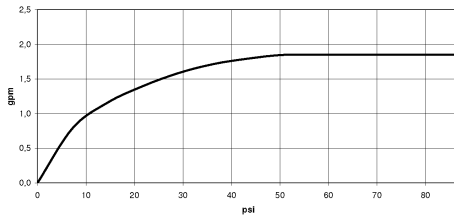

Hand shower set with integrated shower holder FlowReduce - Brushed Durabronze (23kt Gold)

TARA

27 802 660

Fits: TARA, VAIA, META

- COMPACT RAIN, max. flow rate 6.8 l/min (at 3 bar)
- with anti-scale system
- 3/8" shower outlet
- metal shower hose 1250mm with integrated anti-twist protection
- rosette Ø 60 mm
- 1/2" connection
- This product can help a building meet the requirements of Green Building Rating Systems, e.g. LEED®, BREEAM®, DGNB

Hand shower set with integrated shower holder FlowReduce - Brushed
Durabronze (23kt Gold)

TARA

27 802 660

**Hand shower set with integrated shower holder FlowReduce - Brushed
Durabronze (23kt Gold)**

TARA

27 802 660
mm [inches]

Flow rate chart

Codes & Standards

DIN 4109

ISO 3822

Ü-Zeichen

Hand shower set with integrated shower holder FlowReduce - Brushed
Durabronze (23kt Gold)

TARA