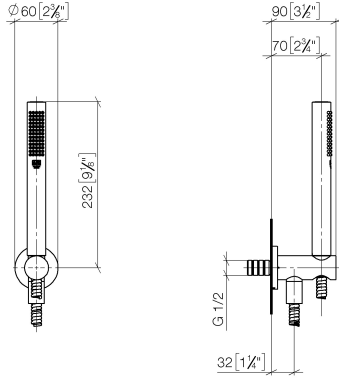

Hand shower set with integrated shower holder FlowReduce - Brushed Durabronze (23kt Gold)

TARA

27 802 660

Fits: TARA, VAIA, META

- COMPACT RAIN, max. flow rate 6.8 l/min (at 3 bar)
- with anti-scale system
- 3/8" shower outlet
- metal shower hose 1250mm with integrated anti-twist protection
- rosette Ø 60 mm
- 1/2" connection
- This product can help a building meet the requirements of Green Building Rating Systems, e.g. LEED®, BREEAM®, DGNB

Hand shower set with integrated shower holder FlowReduce - Brushed
Durabronze (23kt Gold)

TARA

27 802 660

**Hand shower set with integrated shower holder FlowReduce - Brushed
Durabronze (23kt Gold)**

TARA

27 802 660
mm [inches]

Flow rate chart

Codes & Standards

DIN 4109

ISO 3822

Ü-Zeichen

Hand shower set with integrated shower holder FlowReduce - Brushed
Durabronze (23kt Gold)

TARA

Hand shower set with integrated shower holder FlowReduce - Brushed
Durabronze (23kt Gold)

TARA

27 802 660

Spare parts list

Product version from 10/1/2023

No.	Item Number	Name	Quantity used	Delivery time
	90 12 11 140 30-28	shower	4	20