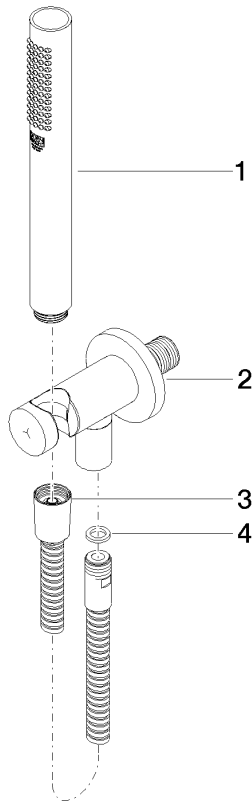

Hand shower set with integrated shower holder FlowReduce - Brushed Durabronze (23kt Gold)

TARA

27 802 660

Fits: TARA, VAIA, META

- COMPACT RAIN, max. flow rate 6.8 l/min (at 3 bar)
- with anti-scale system
- 3/8" shower outlet
- metal shower hose 1250mm with integrated anti-twist protection
- rosette Ø 60 mm
- 1/2" connection
- This product can help a building meet the requirements of Green Building Rating Systems, e.g. LEED®, BREEAM®, DGNB

27 802 660
mm [inches]

Flow rate chart

Codes & Standards

DIN 4109

ISO 3822

Ü-Zeichen

Hand shower set with integrated shower holder FlowReduce - Brushed
Durabronze (23kt Gold)

TARA

27 802 660
Certificates

LGA_29

Hand shower set with integrated shower holder FlowReduce - Brushed
Durabronz (23kt Gold)

TARA

27 802 660

Product version from 10/1/2023

Parts for other
finishes can be found
here: [Chrome](#)

Hand shower set with integrated shower holder FlowReduce - Brushed
Durabronze (23kt Gold)

TARA

27 802 660

Spare parts list

Product version from 10/1/2023

No.	Item Number	Name	Quantity used	Delivery time
	90 12 11 140 30-28	shower	4	20