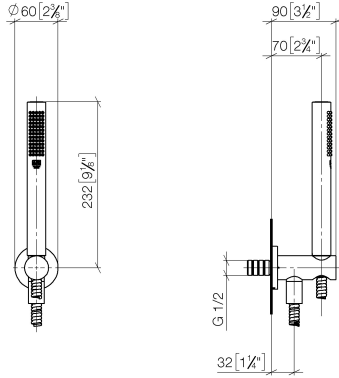

**Hand shower set with integrated shower holder FlowReduce - Matte Black**

TARA

27 802 660

Fits: TARA, VAIA, META

- COMPACT RAIN, max. flow rate 6.8 l/min (at 3 bar)
- with anti-scale system
- 3/8" shower outlet
- metal shower hose 1250mm with integrated anti-twist protection
- rosette Ø 60 mm
- 1/2" connection
- This product can help a building meet the requirements of Green Building Rating Systems, e.g. LEED®, BREEAM®, DGNB

## Hand shower set with integrated shower holder FlowReduce - Matte Black

---

TARA

27 802 660

27 802 660

mm [inches]

Flow rate chart

Codes & Standards