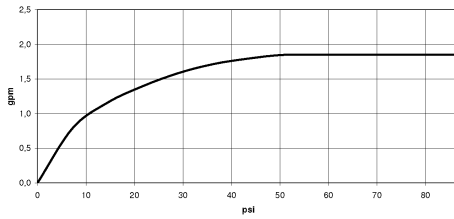

**Hand shower set with integrated shower holder FlowReduce - Matte Black**

TARA

27 802 660

Fits: TARA, VAIA, META

- COMPACT RAIN, max. flow rate 6.8 l/min (at 3 bar)
- with anti-scale system
- 3/8" shower outlet
- metal shower hose 1250mm with integrated anti-twist protection
- rosette Ø 60 mm
- 1/2" connection
- This product can help a building meet the requirements of Green Building Rating Systems, e.g. LEED®, BREEAM®, DGNB

## Hand shower set with integrated shower holder FlowReduce - Matte Black

---

TARA

27 802 660

27 802 660

mm [inches]

Flow rate chart

Codes & Standards