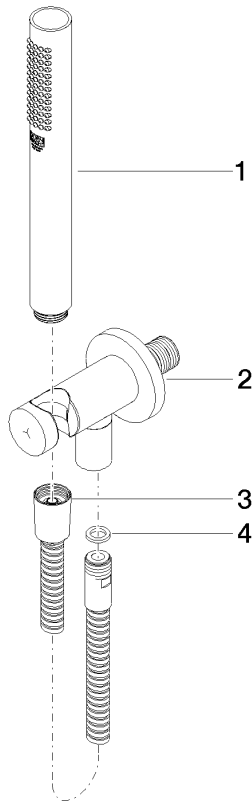

**Hand shower set with integrated shower holder FlowReduce - Matte Black**

TARA

27 802 660

Fits: TARA, VAIA, META

- COMPACT RAIN, max. flow rate 6.8 l/min (at 3 bar)
- with anti-scale system
- 3/8" shower outlet
- metal shower hose 1250mm with integrated anti-twist protection
- rosette Ø 60 mm
- 1/2" connection
- This product can help a building meet the requirements of Green Building Rating Systems, e.g. LEED®, BREEAM®, DGNB

## Hand shower set with integrated shower holder FlowReduce - Matte Black

---

TARA

27 802 660

27 802 660

mm [inches]

Flow rate chart

Codes & Standards

## Hand shower set with integrated shower holder FlowReduce - Matte Black

---

TARA

27 802 660

Certificates

---

LGA\_29

27 802 660

# Hand shower set with integrated shower holder FlowReduce - Matte Black

TARA

27 802 660