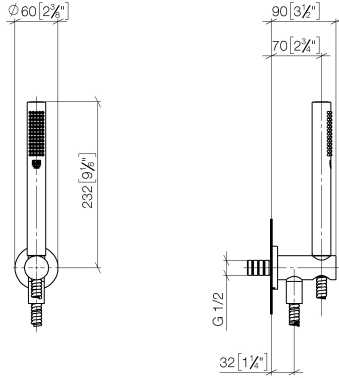

**Hand shower set with integrated shower holder - Brushed Bronze**

TARA

27 802 660

Fits: TARA, VAIA, META

- COMPACT RAIN, max. flow rate 15 l/min (at 3 bar)
- with anti-scale system
- 3/8" shower outlet
- metal shower hose 1250mm with integrated anti-twist protection
- rosette Ø 60 mm
- 1/2" connection
- WRAS 1912049

Hand shower set with integrated shower holder - Brushed Bronze

TARA

27 802 660

Recommended miscellaneous

**Concealed wall elbow -**

35 085 970 90

27 802 660

mm [inches]