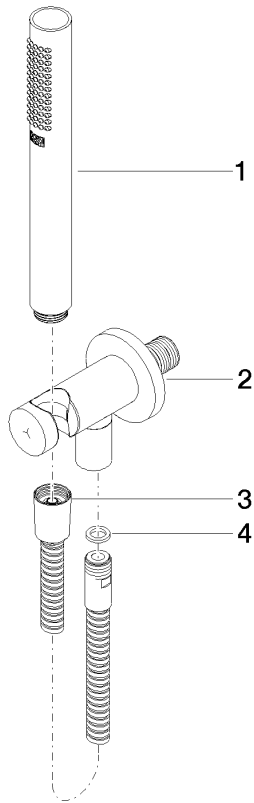

**Hand shower set with integrated shower holder - Brushed Bronze**

TARA

27 802 660

Fits: TARA, VAIA, META

- COMPACT RAIN, max. flow rate 15 l/min (at 3 bar)
- with anti-scale system
- 3/8" shower outlet
- metal shower hose 1250mm with integrated anti-twist protection
- rosette Ø 60 mm
- 1/2" connection
- WRAS 1912049

Hand shower set with integrated shower holder - Brushed Bronze

TARA

27 802 660

Recommended miscellaneous

**Concealed wall elbow -**

35 085 970 90

27 802 660

mm [inches]

## Hand shower set with integrated shower holder - Brushed Bronze

---

TARA

27 802 660

# Hand shower set with integrated shower holder - Brushed Bronze

TARA

27 802 660