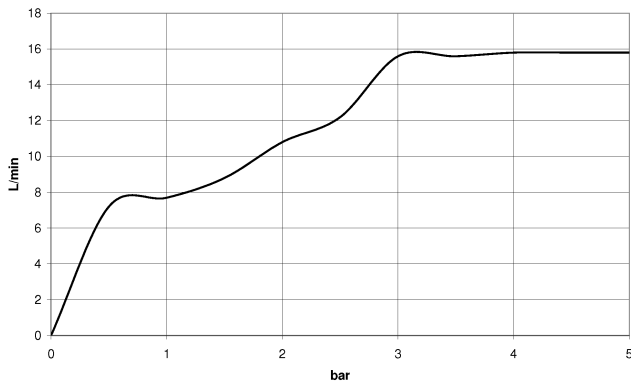

Flow rate chart

Codes & Standards

DIN 4109

EN 1717

ISO 3822

Ü-Zeichen