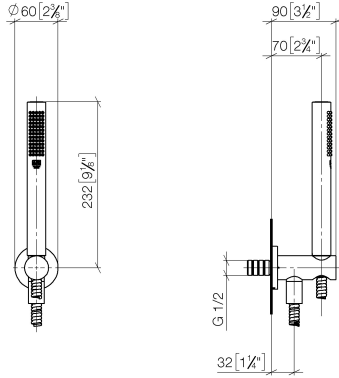

**Hand shower set with integrated shower holder FlowReduce - Brushed Bronze**

TARA

27 802 660

Fits: TARA, VAIA, META

- COMPACT RAIN, max. flow rate 6.8 l/min (at 3 bar)
- with anti-scale system
- 3/8" shower outlet
- metal shower hose 1250mm with integrated anti-twist protection
- rosette Ø 60 mm
- 1/2" connection
- This product can help a building meet the requirements of Green Building Rating Systems, e.g. LEED®, BREEAM®, DGNB

## Hand shower set with integrated shower holder FlowReduce - Brushed Bronze

---

TARA

27 802 660

27 802 660

mm [inches]

Flow rate chart

Codes & Standards