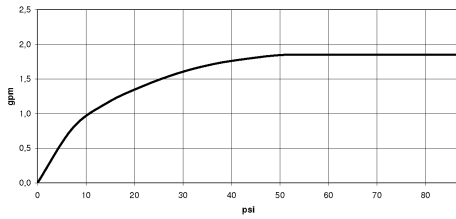

**Hand shower set with integrated shower holder FlowReduce - Brushed Bronze**

TARA

27 802 660

Fits: TARA, VAIA, META

- COMPACT RAIN, max. flow rate 6.8 l/min (at 3 bar)
- with anti-scale system
- 3/8" shower outlet
- metal shower hose 1250mm with integrated anti-twist protection
- rosette Ø 60 mm
- 1/2" connection
- This product can help a building meet the requirements of Green Building Rating Systems, e.g. LEED®, BREEAM®, DGNB

## Hand shower set with integrated shower holder FlowReduce - Brushed Bronze

---

TARA

27 802 660

27 802 660

mm [inches]

Flow rate chart

Codes & Standards