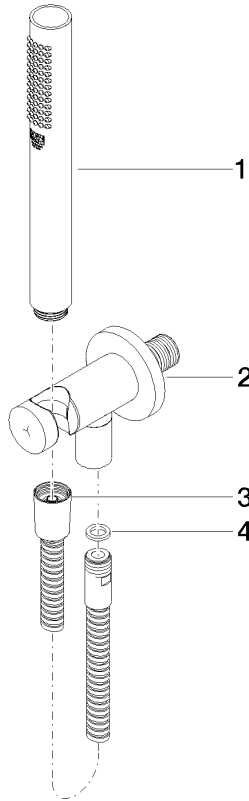

**Hand shower set with integrated shower holder FlowReduce - Brushed Bronze**

TARA

27 802 660

Fits: TARA, VAIA, META

- COMPACT RAIN, max. flow rate 6.8 l/min (at 3 bar)
- with anti-scale system
- 3/8" shower outlet
- metal shower hose 1250mm with integrated anti-twist protection
- rosette Ø 60 mm
- 1/2" connection
- This product can help a building meet the requirements of Green Building Rating Systems, e.g. LEED®, BREEAM®, DGNB

## Hand shower set with integrated shower holder FlowReduce - Brushed Bronze

---

TARA

27 802 660

27 802 660

mm [inches]

Flow rate chart

Codes & Standards

## Hand shower set with integrated shower holder FlowReduce - Brushed Bronze

---

TARA

27 802 660

Certificates

---

LGA\_29

27 802 660

**Product version from 10/1/2023**

Parts for other finishes can be found here: [Chrome](#)

Hand shower set with integrated shower holder FlowReduce - Brushed Bronze

TARA

27 802 660

**Spare parts list**

**Product version from 10/1/2023**