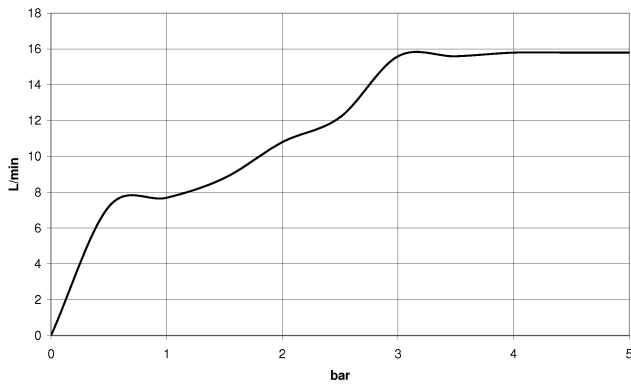

**Hand shower set with integrated shower holder - Brushed Champagne (22kt Gold)**

TARA

27 802 660

Fits: TARA, VAIA, META

- COMPACT RAIN, max. flow rate 15 l/min (at 3 bar)
- with anti-scale system
- 3/8" shower outlet
- metal shower hose 1250mm with integrated anti-twist protection
- rosette Ø 60 mm
- 1/2" connection
- WRAS 1912049

## Recommended miscellaneous

**Concealed wall elbow -**

- max. recess depth 163 mm
- min. recess depth 90 mm

35 085 970 90

**Hand shower set with integrated shower holder - Brushed Champagne (22kt Gold)**

TARA

27 802 660  
mm [inches]

**Flow rate chart**

**Codes & Standards**

DIN 4109

EN 1717

ISO 3822

Ü-Zeichen