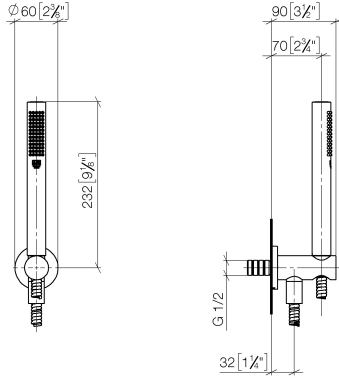

**Hand shower set with integrated shower holder - Brushed Champagne (22kt Gold)**

TARA

27 802 660

Fits: TARA, VAIA, META

- COMPACT RAIN, max. flow rate 15 l/min (at 3 bar)
- with anti-scale system
- 3/8" shower outlet
- metal shower hose 1250mm with integrated anti-twist protection
- rosette Ø 60 mm
- 1/2" connection
- WRAS 1912049

# Hand shower set with integrated shower holder - Brushed Champagne (22kt Gold)

TARA

27 802 660

## Recommended miscellaneous

**Concealed wall elbow -**

- max. recess depth 163 mm
- min. recess depth 90 mm

35 085 970 90

**Hand shower set with integrated shower holder - Brushed Champagne (22kt Gold)**

TARA

27 802 660  
mm [inches]

**Flow rate chart**

**Codes & Standards**

DIN 4109

EN 1717

ISO 3822

Ü-Zeichen