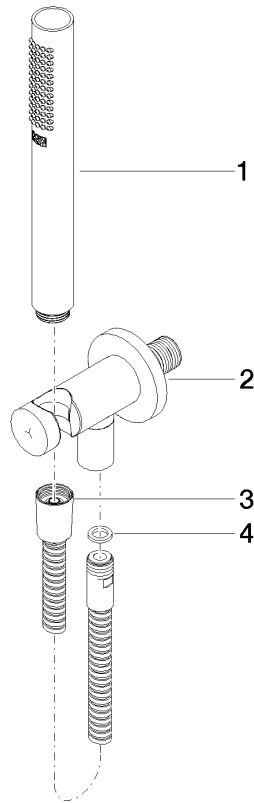

27 802 660

Product version from 6/3/2020