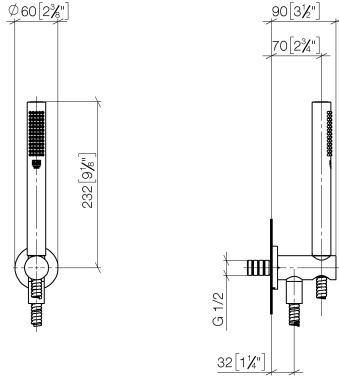

Hand shower set with integrated shower holder FlowReduce - Brushed Champagne (22kt Gold)

TARA

27 802 660

Fits: TARA, VAIA, META

- COMPACT RAIN, max. flow rate 6.8 l/min (at 3 bar)
- with anti-scale system
- 3/8" shower outlet
- metal shower hose 1250mm with integrated anti-twist protection
- rosette Ø 60 mm
- 1/2" connection
- This product can help a building meet the requirements of Green Building Rating Systems, e.g. LEED®, BREEAM®, DGNB

Hand shower set with integrated shower holder FlowReduce - Brushed
Champagne (22kt Gold)

TARA

27 802 660

**Hand shower set with integrated shower holder FlowReduce - Brushed
Champagne (22kt Gold)**

TARA

27 802 660
mm [inches]

Flow rate chart

Codes & Standards

DIN 4109

ISO 3822

Ü-Zeichen

Hand shower set with integrated shower holder FlowReduce - Brushed
Champagne (22kt Gold)

TARA

27 802 660

Hand shower set with integrated shower holder FlowReduce - Brushed
Champagne (22kt Gold)

TARA

27 802 660

Spare parts list

Product version from 10/1/2023

No.	Item Number	Name	Quantity used	Delivery time
	90 12 11 140 30-46	shower	4	30