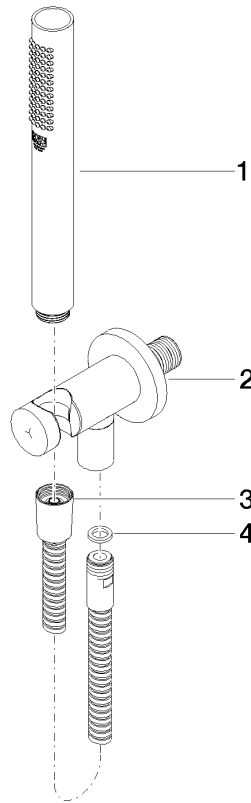

Hand shower set with integrated shower holder FlowReduce - Brushed Champagne (22kt Gold)

TARA

27 802 660

Fits: TARA, VAIA, META

- COMPACT RAIN, max. flow rate 6.8 l/min (at 3 bar)
- with anti-scale system
- 3/8" shower outlet
- metal shower hose 1250mm with integrated anti-twist protection
- rosette Ø 60 mm
- 1/2" connection
- This product can help a building meet the requirements of Green Building Rating Systems, e.g. LEED®, BREEAM®, DGNB

Hand shower set with integrated shower holder FlowReduce - Brushed
Champagne (22kt Gold)

TARA

27 802 660

**Hand shower set with integrated shower holder FlowReduce - Brushed
Champagne (22kt Gold)**

TARA

27 802 660
mm [inches]

Certificates

LGA_29

Hand shower set with integrated shower holder FlowReduce - Brushed
Champagne (22kt Gold)

TARA

27 802 660

Product version from 10/1/2023

Parts for other
finishes can be found
here: [Chrome](#)

Hand shower set with integrated shower holder FlowReduce - Brushed
Champagne (22kt Gold)

TARA

27 802 660

Spare parts list

Product version from 10/1/2023

No.	Item Number	Name	Quantity used	Delivery time
	90 12 11 140 30-46	shower	4	30