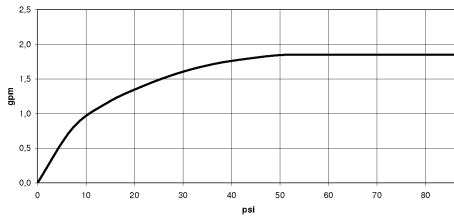

Hand shower set with integrated shower holder FlowReduce - Brushed Champagne (22kt Gold)

TARA

27 802 660

Fits: TARA, VAIA, META

- COMPACT RAIN, max. flow rate 6.8 l/min (at 3 bar)
- with anti-scale system
- 3/8" shower outlet
- metal shower hose 1250mm with integrated anti-twist protection
- rosette Ø 60 mm
- 1/2" connection
- This product can help a building meet the requirements of Green Building Rating Systems, e.g. LEED®, BREEAM®, DGNB

Hand shower set with integrated shower holder FlowReduce - Brushed
Champagne (22kt Gold)

TARA

27 802 660

**Hand shower set with integrated shower holder FlowReduce - Brushed
Champagne (22kt Gold)**

TARA

27 802 660
mm [inches]

Flow rate chart

Codes & Standards

DIN 4109

ISO 3822

Ü-Zeichen

Hand shower set with integrated shower holder FlowReduce - Brushed
Champagne (22kt Gold)

TARA

27 802 660