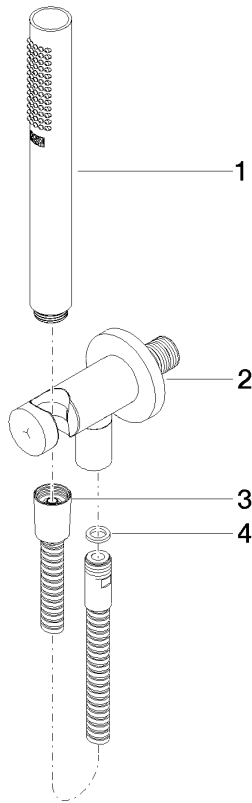

27 802 660

Product version from 6/3/2020