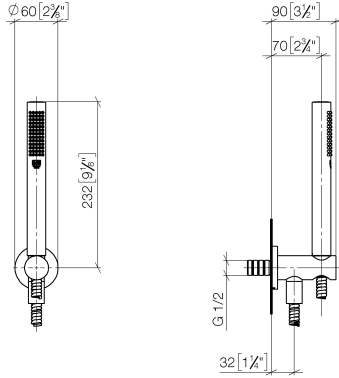

**Hand shower set with integrated shower holder - Champagne (22kt Gold)**

TARA

27 802 660

Fits: TARA, VAIA, META

- COMPACT RAIN, max. flow rate 15 l/min (at 3 bar)
- with anti-scale system
- 3/8" shower outlet
- metal shower hose 1250mm with integrated anti-twist protection
- rosette Ø 60 mm
- 1/2" connection
- WRAS 1912049

27 802 660

Recommended miscellaneous

**Concealed wall elbow -**

- max. recess depth 163 mm
- min. recess depth 90 mm

35 085 970 90

27 802 660

mm [inches]

Flow rate chart

Codes & Standards

DIN 4109

EN 1717

ISO 3822

Ü-Zeichen

Hand shower set with integrated shower holder - Champagne (22kt Gold)

---

TARA