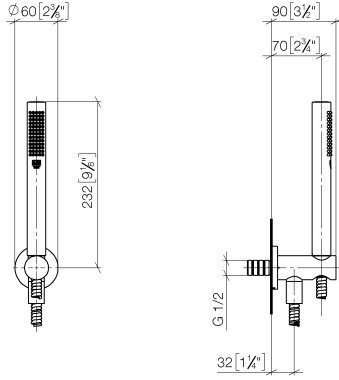

Hand shower set with integrated shower holder FlowReduce - Champagne (22kt Gold)

TARA

27 802 660

Fits: TARA, VAIA, META

- COMPACT RAIN, max. flow rate 6.8 l/min (at 3 bar)
- with anti-scale system
- 3/8" shower outlet
- metal shower hose 1250mm with integrated anti-twist protection
- rosette Ø 60 mm
- 1/2" connection
- This product can help a building meet the requirements of Green Building Rating Systems, e.g. LEED®, BREEAM®, DGNB

Hand shower set with integrated shower holder FlowReduce - Champagne
(22kt Gold)

TARA

27 802 660

**Hand shower set with integrated shower holder FlowReduce - Champagne
(22kt Gold)**

TARA

27 802 660
mm [inches]

Flow rate chart

Codes & Standards

DIN 4109

ISO 3822

Ü-Zeichen

Hand shower set with integrated shower holder FlowReduce - Champagne
(22kt Gold)

TARA

27 802 660
Certificates