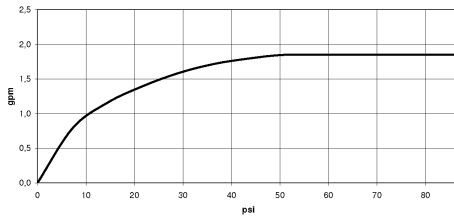

Hand shower set with integrated shower holder FlowReduce - Champagne (22kt Gold)

TARA

27 802 660

Fits: TARA, VAIA, META

- COMPACT RAIN, max. flow rate 6.8 l/min (at 3 bar)
- with anti-scale system
- 3/8" shower outlet
- metal shower hose 1250mm with integrated anti-twist protection
- rosette Ø 60 mm
- 1/2" connection
- This product can help a building meet the requirements of Green Building Rating Systems, e.g. LEED®, BREEAM®, DGNB

Hand shower set with integrated shower holder FlowReduce - Champagne
(22kt Gold)

TARA

27 802 660

**Hand shower set with integrated shower holder FlowReduce - Champagne
(22kt Gold)**

TARA

27 802 660
mm [inches]

Flow rate chart

Codes & Standards

DIN 4109

ISO 3822

Ü-Zeichen

Hand shower set with integrated shower holder FlowReduce - Champagne
(22kt Gold)

TARA

27 802 660
Certificates