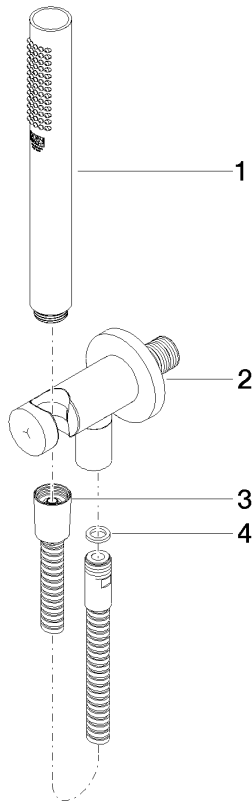

Hand shower set with integrated shower holder FlowReduce - Champagne (22kt Gold)

TARA

27 802 660

Fits: TARA, VAIA, META

- COMPACT RAIN, max. flow rate 6.8 l/min (at 3 bar)
- with anti-scale system
- 3/8" shower outlet
- metal shower hose 1250mm with integrated anti-twist protection
- rosette Ø 60 mm
- 1/2" connection
- This product can help a building meet the requirements of Green Building Rating Systems, e.g. LEED®, BREEAM®, DGNB

Hand shower set with integrated shower holder FlowReduce - Champagne
(22kt Gold)

TARA

27 802 660

**Hand shower set with integrated shower holder FlowReduce - Champagne
(22kt Gold)**

TARA

27 802 660
mm [inches]

LGA_29

Hand shower set with integrated shower holder FlowReduce - Champagne
(22kt Gold)

TARA

27 802 660

Product version from 10/1/2023

Parts for other
finishes can be found
here: [Chrome](#)

Hand shower set with integrated shower holder FlowReduce - Champagne
(22kt Gold)

TARA

27 802 660

Spare parts list

Product version from 10/1/2023

No.	Item Number	Name	Quantity used	Delivery time
	90 12 11 140 30-47	shower	4	30