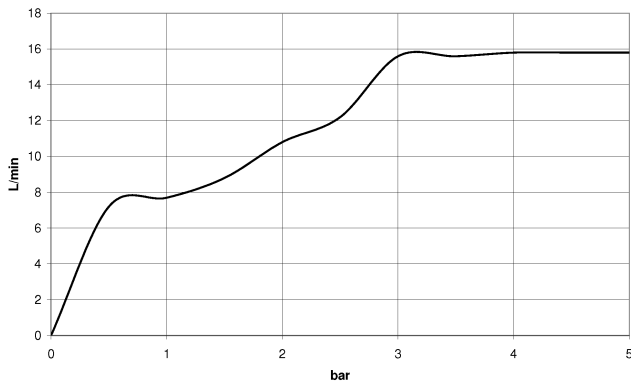

Hand shower set with integrated shower holder - Brushed Chrome

TARA

27 802 660

Fits: TARA, VAIA, META

- COMPACT RAIN, max. flow rate 15 l/min (at 3 bar)
- with anti-scale system
- 3/8" shower outlet
- metal shower hose 1250mm with integrated anti-twist protection
- rosette Ø 60 mm
- 1/2" connection
- WRAS 1912049

Hand shower set with integrated shower holder - Brushed Chrome

TARA

27 802 660

Recommended miscellaneous

Concealed wall elbow -

- max. recess depth 163 mm
- min. recess depth 90 mm

35 085 970 90

27 802 660

mm [inches]

Flow rate chart

Codes & Standards

DIN 4109

EN 1717

ISO 3822

Scottish Water
Byelaws

UK Water Supply
Regulations