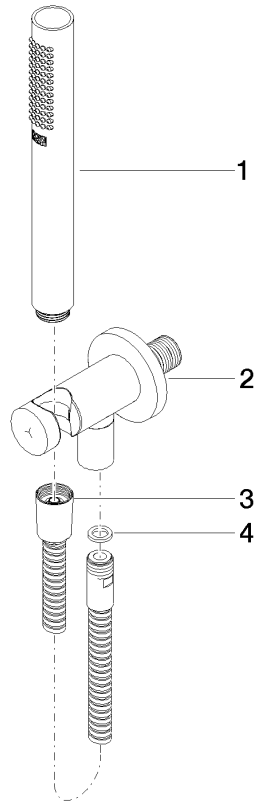

Hand shower set with integrated shower holder - Brushed Chrome

TARA

27 802 660

Fits: TARA, VAIA, META

- COMPACT RAIN, max. flow rate 15 l/min (at 3 bar)
- with anti-scale system
- 3/8" shower outlet
- metal shower hose 1250mm with integrated anti-twist protection
- rosette Ø 60 mm
- 1/2" connection
- WRAS 1912049

Hand shower set with integrated shower holder - Brushed Chrome

TARA

27 802 660

Recommended miscellaneous

Concealed wall elbow -

- max. recess depth 163 mm
- min. recess depth 90 mm

35 085 970 90

27 802 660

mm [inches]

Flow rate chart

Codes & Standards

DIN 4109

EN 1717

ISO 3822

Scottish Water
Byelaws

UK Water Supply
Regulations

Belgaqua_24-007-2 Belgaqua_19_83

27 802 660

Product version up to 6/3/2020

Product version from 6/3/2020

Hand shower set with integrated shower holder - Brushed Chrome

TARA

27 802 660

Spare parts list