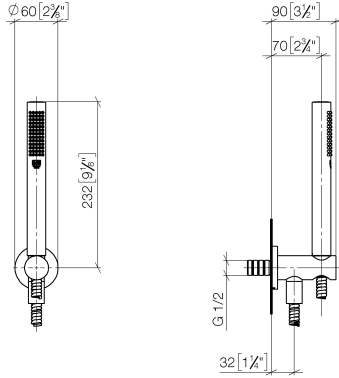

Hand shower set with integrated shower holder - Brushed Chrome

TARA

27 802 660

Fits: TARA, VAIA, META

- COMPACT RAIN, max. flow rate 15 l/min (at 3 bar)
- with anti-scale system
- 3/8" shower outlet
- metal shower hose 1250mm with integrated anti-twist protection
- rosette Ø 60 mm
- 1/2" connection
- WRAS 1912049

Hand shower set with integrated shower holder - Brushed Chrome

TARA

27 802 660

Recommended miscellaneous

Concealed wall elbow -

- max. recess depth 163 mm
- min. recess depth 90 mm

35 085 970 90

27 802 660

mm [inches]

Flow rate chart

Codes & Standards

DIN 4109

EN 1717

ISO 3822

Scottish Water
Byelaws

UK Water Supply
Regulations

Belgaqua_24-007-2 Belgaqua_19_83

27 802 660

Product version up to 6/3/2020

Product version from 6/3/2020

Hand shower set with integrated shower holder - Brushed Chrome

TARA

27 802 660

Spare parts list