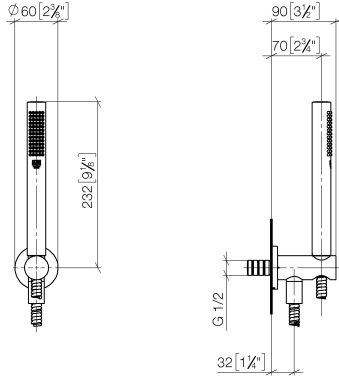

Hand shower set with integrated shower holder FlowReduce - Brushed Chrome

TARA

27 802 660

Fits: TARA, VAIA, META

- COMPACT RAIN, max. flow rate 6.8 l/min (at 3 bar)
- with anti-scale system
- 3/8" shower outlet
- metal shower hose 1250mm with integrated anti-twist protection
- rosette Ø 60 mm
- 1/2" connection
- This product can help a building meet the requirements of Green Building Rating Systems, e.g. LEED®, BREEAM®, DGNB

Intrinsic protection against back flow.

	Brushed Chrome	27 802 660-93 0010
	Chrome	27 802 660-00 0010
	Chrome	27 802 660-00
	Brushed Platinum	27 802 660-06 0010
	Brushed Platinum	27 802 660-06
	Platinum	27 802 660-08
	Platinum	27 802 660-08 0010
	Dark Chrome	27 802 660-19
	Dark Chrome	27 802 660-19 0010
	Light Gold	27 802 660-26 0010
	Light Gold	27 802 660-26
	Brushed Light Gold	27 802 660-27 0010
	Brushed Light Gold	27 802 660-27
	Brushed Durabrass (23kt Gold)	27 802 660-28 0010
	Brushed Durabrass (23kt Gold)	27 802 660-28
	Matte Black	27 802 660-33 0010
	Matte Black	27 802 660-33
	Brushed Bronze	27 802 660-42
	Brushed Bronze	27 802 660-42 0010
	Brushed Champagne (22kt Gold)	27 802 660-46
	Brushed Champagne (22kt Gold)	27 802 660-46 0010
	Champagne (22kt Gold)	27 802 660-47
	Champagne (22kt Gold)	27 802 660-47 0010
	Brushed Chrome	27 802 660-93
	Brushed Dark Platinum	27 802 660-99
	Brushed Dark Platinum	27 802 660-99 0010

Hand shower set with integrated shower holder FlowReduce - Brushed Chrome

TARA

27 802 660

27 802 660

mm [inches]

Flow rate chart

Codes & Standards

DIN 4109

ISO 3822

Ü-Zeichen

Hand shower set with integrated shower holder FlowReduce - Brushed Chrome

TARA

27 802 660

Certificates

LGA_29

27 802 660