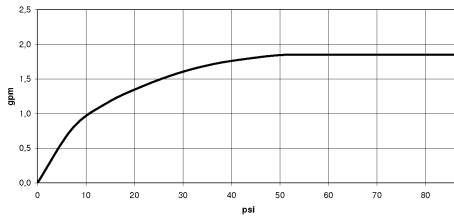

Hand shower set with integrated shower holder FlowReduce - Brushed Chrome

TARA

27 802 660

Fits: TARA, VAIA, META

- COMPACT RAIN, max. flow rate 6.8 l/min (at 3 bar)
- with anti-scale system
- 3/8" shower outlet
- metal shower hose 1250mm with integrated anti-twist protection
- rosette Ø 60 mm
- 1/2" connection
- This product can help a building meet the requirements of Green Building Rating Systems, e.g. LEED®, BREEAM®, DGNB

Hand shower set with integrated shower holder FlowReduce - Brushed Chrome

TARA

27 802 660

27 802 660

mm [inches]

Flow rate chart

Codes & Standards

DIN 4109