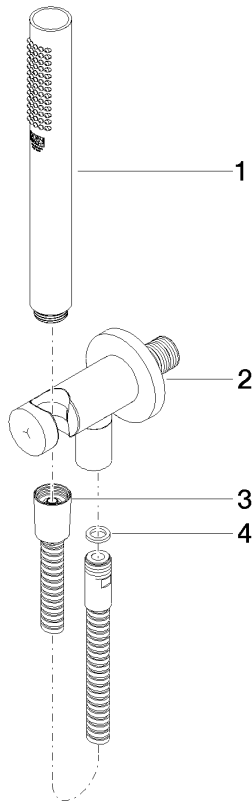

Hand shower set with integrated shower holder FlowReduce - Brushed Chrome

TARA

27 802 660

Fits: TARA, VAIA, META

- COMPACT RAIN, max. flow rate 6.8 l/min (at 3 bar)
- with anti-scale system
- 3/8" shower outlet
- metal shower hose 1250mm with integrated anti-twist protection
- rosette Ø 60 mm
- 1/2" connection
- This product can help a building meet the requirements of Green Building Rating Systems, e.g. LEED®, BREEAM®, DGNB

Hand shower set with integrated shower holder FlowReduce - Brushed Chrome

TARA

27 802 660

27 802 660

mm [inches]

Flow rate chart

Codes & Standards

DIN 4109

ISO 3822

Ü-Zeichen

Hand shower set with integrated shower holder FlowReduce - Brushed Chrome

TARA

27 802 660

Certificates

LGA_29

27 802 660

Product version from 10/1/2023

Parts for other finishes can be found here: [Chrome](#)

Hand shower set with integrated shower holder FlowReduce - Brushed Chrome

TARA

27 802 660

Spare parts list

Product version from 10/1/2023