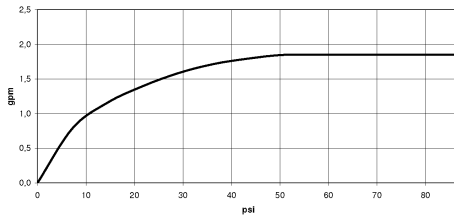

**Hand shower set with integrated shower holder FlowReduce - Brushed Dark Platinum**

TARA

27 802 660

Fits: TARA, VAIA, META

- COMPACT RAIN, max. flow rate 6.8 l/min (at 3 bar)
- with anti-scale system
- 3/8" shower outlet
- metal shower hose 1250mm with integrated anti-twist protection
- rosette Ø 60 mm
- 1/2" connection
- This product can help a building meet the requirements of Green Building Rating Systems, e.g. LEED®, BREEAM®, DGNB

Hand shower set with integrated shower holder FlowReduce - Brushed Dark  
Platinum

---

TARA

27 802 660

27 802 660  
mm [inches]

**Flow rate chart**

**Codes & Standards**

DIN 4109