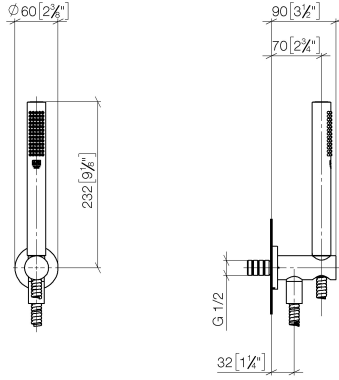

**Hand shower set with integrated shower holder FlowReduce - Brushed Dark Platinum**

TARA

27 802 660

Fits: TARA, VAIA, META

- COMPACT RAIN, max. flow rate 6.8 l/min (at 3 bar)
- with anti-scale system
- 3/8" shower outlet
- metal shower hose 1250mm with integrated anti-twist protection
- rosette Ø 60 mm
- 1/2" connection
- This product can help a building meet the requirements of Green Building Rating Systems, e.g. LEED®, BREEAM®, DGNB

Intrinsic protection against back flow.

	Brushed Dark Platinum	27 802 660-99 0010
	Chrome	27 802 660-00 0010
	Chrome	27 802 660-00
	Brushed Platinum	27 802 660-06 0010
	Brushed Platinum	27 802 660-06
	Platinum	27 802 660-08
	Platinum	27 802 660-08 0010
	Dark Chrome	27 802 660-19
	Dark Chrome	27 802 660-19 0010
	Light Gold	27 802 660-26 0010
	Light Gold	27 802 660-26
	Brushed Light Gold	27 802 660-27 0010
	Brushed Light Gold	27 802 660-27
	Brushed Durabronze (23kt Gold)	27 802 660-28 0010
	Brushed Durabronze (23kt Gold)	27 802 660-28
	Matte Black	27 802 660-33 0010
	Matte Black	27 802 660-33
	Brushed Bronze	27 802 660-42
	Brushed Bronze	27 802 660-42 0010
	Brushed Champagne (22kt Gold)	27 802 660-46
	Brushed Champagne (22kt Gold)	27 802 660-46 0010
	Champagne (22kt Gold)	27 802 660-47
	Champagne (22kt Gold)	27 802 660-47 0010
	Brushed Chrome	27 802 660-93
	Brushed Chrome	27 802 660-93 0010
	Brushed Dark Platinum	27 802 660-99

Hand shower set with integrated shower holder FlowReduce - Brushed Dark  
Platinum

---

TARA

27 802 660

27 802 660  
mm [inches]

**Flow rate chart**

**Codes & Standards**

DIN 4109

27 802 660

**Product version from 10/1/2023**

Parts for other  
finishes can be found  
here: [Chrome](#)

Hand shower set with integrated shower holder FlowReduce - Brushed Dark  
Platinum

TARA

27 802 660

**Spare parts list**