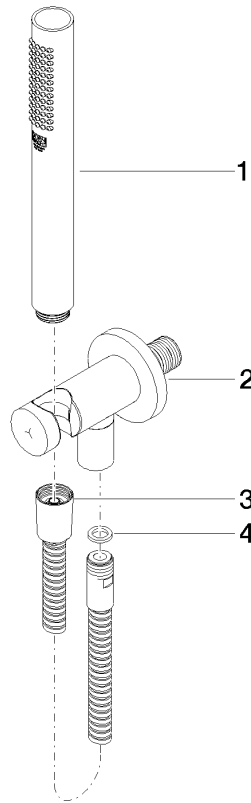

**Hand shower set with integrated shower holder FlowReduce - Brushed Dark Platinum**

TARA

27 802 660

Fits: TARA, VAIA, META

- COMPACT RAIN, max. flow rate 6.8 l/min (at 3 bar)
- with anti-scale system
- 3/8" shower outlet
- metal shower hose 1250mm with integrated anti-twist protection
- rosette Ø 60 mm
- 1/2" connection
- This product can help a building meet the requirements of Green Building Rating Systems, e.g. LEED®, BREEAM®, DGNB

Intrinsic protection against back flow.

	Brushed Dark Platinum	27 802 660-99 0010
	Chrome	27 802 660-00 0010
	Chrome	27 802 660-00
	Brushed Platinum	27 802 660-06 0010
	Brushed Platinum	27 802 660-06
	Platinum	27 802 660-08
	Platinum	27 802 660-08 0010
	Dark Chrome	27 802 660-19
	Dark Chrome	27 802 660-19 0010
	Light Gold	27 802 660-26 0010
	Light Gold	27 802 660-26
	Brushed Light Gold	27 802 660-27 0010
	Brushed Light Gold	27 802 660-27
	Brushed Durabronze (23kt Gold)	27 802 660-28 0010
	Brushed Durabronze (23kt Gold)	27 802 660-28
	Matte Black	27 802 660-33 0010
	Matte Black	27 802 660-33
	Brushed Bronze	27 802 660-42
	Brushed Bronze	27 802 660-42 0010
	Brushed Champagne (22kt Gold)	27 802 660-46
	Brushed Champagne (22kt Gold)	27 802 660-46 0010
	Champagne (22kt Gold)	27 802 660-47
	Champagne (22kt Gold)	27 802 660-47 0010
	Brushed Chrome	27 802 660-93
	Brushed Chrome	27 802 660-93 0010
	Brushed Dark Platinum	27 802 660-99

Hand shower set with integrated shower holder FlowReduce - Brushed Dark  
Platinum

---

TARA

27 802 660

27 802 660  
mm [inches]

**Flow rate chart**

**Codes & Standards**

DIN 4109

27 802 660

**Product version from 10/1/2023**

Parts for other  
finishes can be found  
here: [Chrome](#)

Hand shower set with integrated shower holder FlowReduce - Brushed Dark  
Platinum

TARA

27 802 660

**Spare parts list**