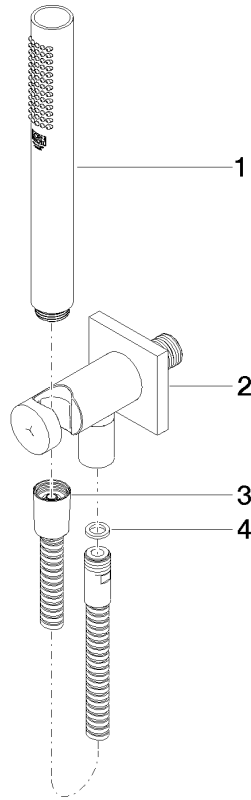

Hand shower set with integrated shower holder FlowReduce - Platinum

27 802 970 Product version from 6/1/2024

- COMPACT RAIN, max. flow rate 6.8 l/min (at 3 bar)
- with anti-scale system
- 3/8" shower outlet
- metal shower hose 1250mm with integrated anti-twist protection
- rosette 60 x 60 mm
- 1/2" connection
- This product can help a building meet the requirements of Green Building Rating Systems, e.g. LEED®, BREEAM®, DGNB

Intrinsic protection against back flow.

	Platinum	27 802 970-08 0010
	Chrome	27 802 970-00
	Chrome	27 802 970-00 0010
	Brushed Platinum	27 802 970-06 0010
	Brushed Platinum	27 802 970-06
	Platinum	27 802 970-08
	Dark Chrome	27 802 970-19
	Dark Chrome	27 802 970-19 0010
	Brushed Light Gold	27 802 970-27 0010
	Brushed Light Gold	27 802 970-27
	Brushed Durabronze (23kt Gold)	27 802 970-28 0010
	Brushed Durabronze (23kt Gold)	27 802 970-28
	Matte Black	27 802 970-33
	Matte Black	27 802 970-33 0010
	Brushed Champagne (22kt Gold)	27 802 970-46 0010
	Brushed Champagne (22kt Gold)	27 802 970-46
	Champagne (22kt Gold)	27 802 970-47
	Champagne (22kt Gold)	27 802 970-47 0010
	Brushed Chrome	27 802 970-93
	Brushed Chrome	27 802 970-93 0010
	Brushed Dark Platinum	27 802 970-99 0010
	Brushed Dark Platinum	27 802 970-99

Hand shower set with integrated shower holder FlowReduce - Platinum

27 802 970 Product version from 6/1/2024

mm [inches]

Codes & Standards

DIN 4109

ISO 3822

Ü-Zeichen

Certificates

LGA_29

Hand shower set with integrated shower holder FlowReduce - Platinum

27 802 970 Product version from 6/1/2024

Parts for other finishes can be found here: [Chrome](#)

Spare parts list

No.	Item Number	Name	Quantity used	Delivery time
1	90 12 11 140 41-08	shower	1	40
2	28 490 970-08	Wall elbow with integrated shower holder - Platinum	1	40
3	90 30 02 072 00-08	Metal shower hose 1/2" x 3/8" x 1250 mm - Platinum	1	40
4	90 14 20 026 00 90	seal	1	2