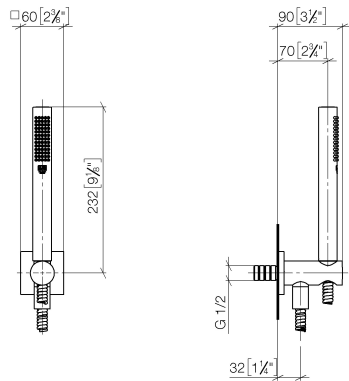

Hand shower set with integrated shower holder FlowReduce - Platinum

27 802 970 Product version from 6/1/2024

- COMPACT RAIN, max. flow rate 6.8 l/min (at 3 bar)
- with anti-scale system
- 3/8" shower outlet
- metal shower hose 1250mm with integrated anti-twist protection
- rosette 60 x 60 mm
- 1/2" connection
- This product can help a building meet the requirements of Green Building Rating Systems, e.g. LEED®, BREEAM®, DGNB

Intrinsic protection against back flow.

	Platinum	27 802 970-08 0010
	Chrome	27 802 970-00
	Chrome	27 802 970-00 0010
	Brushed Platinum	27 802 970-06 0010
	Brushed Platinum	27 802 970-06
	Platinum	27 802 970-08
	Dark Chrome	27 802 970-19
	Dark Chrome	27 802 970-19 0010
	Brushed Light Gold	27 802 970-27 0010
	Brushed Light Gold	27 802 970-27
	Brushed Durabronze (23kt Gold)	27 802 970-28 0010
	Brushed Durabronze (23kt Gold)	27 802 970-28
	Matte Black	27 802 970-33
	Matte Black	27 802 970-33 0010
	Brushed Champagne (22kt Gold)	27 802 970-46 0010
	Brushed Champagne (22kt Gold)	27 802 970-46
	Champagne (22kt Gold)	27 802 970-47
	Champagne (22kt Gold)	27 802 970-47 0010
	Brushed Chrome	27 802 970-93
	Brushed Chrome	27 802 970-93 0010
	Brushed Dark Platinum	27 802 970-99 0010
	Brushed Dark Platinum	27 802 970-99

Hand shower set with integrated shower holder FlowReduce - Platinum

27 802 970 Product version from 6/1/2024

mm [inches]

Codes & Standards

DIN 4109

ISO 3822

Ü-Zeichen

Certificates

LGA_29

Hand shower set with integrated shower holder FlowReduce - Platinum

27 802 970 Product version from 6/1/2024

Parts for other finishes can be found here: [Chrome](#)

Spare parts list

No.	Item Number	Name	Quantity used	Delivery time
1	90 12 11 140 41-08	shower	1	40
2	28 490 970-08	Wall elbow with integrated shower holder - Platinum	1	40
3	90 30 02 072 00-08	Metal shower hose 1/2" x 3/8" x 1250 mm - Platinum	1	40
4	90 14 20 026 00 90	seal	1	2