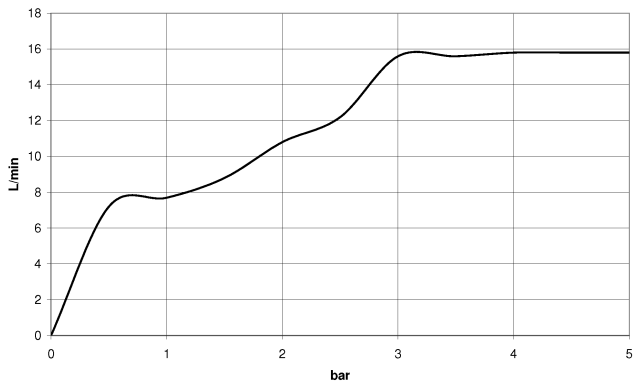

Flow rate chart

Codes & Standards

DIN 4109

EN 1717

ISO 3822

Scottish Water
Byelaws

UK Water Supply
Regulations

Ü-Zeichen