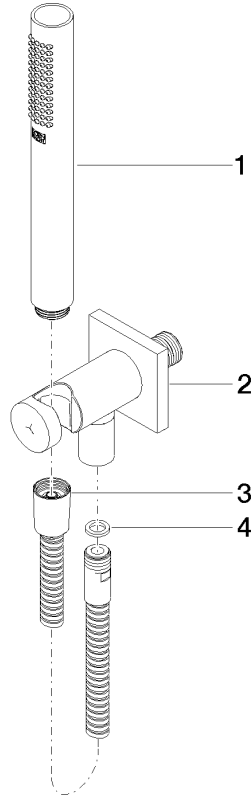

Hand shower set with integrated shower holder - Matte Black

27 802 970 Product version from 6/3/2020

Spare parts list

No.	Item Number	Name	Quantity used	Delivery time
1	90 12 11 140 40-33	shower	1	30
2	28 490 970-33	Wall elbow with integrated shower holder - Matte Black	1	30
3	90 30 02 072 00-33	Metal shower hose 1/2" x 3/8" x 1250 mm - Matte Black	1	30
4	90 14 20 026 00 90	seal	1	2