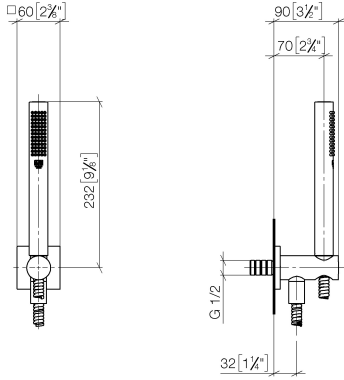

Hand shower set with integrated shower holder - Matte Black

27 802 970 Product version from 6/3/2020

- COMPACT RAIN, max. flow rate 15 l/min (at 3 bar)
- with anti-scale system
- 3/8" shower outlet
- metal shower hose 1250mm with integrated anti-twist protection
- rosette 60 x 60 mm
- 1/2" connection
- WRAS

Hand shower set with integrated shower holder - Matte Black

27 802 970 Product version from 6/3/2020

Recommended miscellaneous

Concealed wall elbow -

- max. recess depth mm
- min. recess depth mm

35 085 970 90

Hand shower set with integrated shower holder - Matte Black

27 802 970 Product version from 6/3/2020

mm [inches]

Flow rate chart

Codes & Standards

DIN 4109

EN 1717

ISO 3822

LGA_29

Hand shower set with integrated shower holder - Matte Black

27 802 970 Product version from 6/3/2020

Spare parts list

| No. | Item Number | Name | Quantity used | Delivery time |
|-----|--------------------|--|---------------|---------------|
| 1 | 90 12 11 140 40-33 | shower | 1 | 30 |
| 2 | 28 490 970-33 | Wall elbow with integrated shower holder - Matte Black | 1 | 30 |
| 3 | 90 30 02 072 00-33 | Metal shower hose 1/2" x 3/8" x 1250 mm - Matte Black | 1 | 30 |
| 4 | 90 14 20 026 00 90 | seal | 1 | 2 |