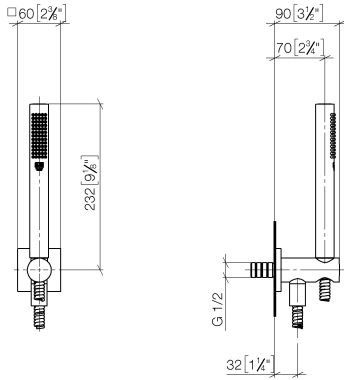

Hand shower set with integrated shower holder FlowReduce - Brushed Chrome

27 802 970 Product version from 6/1/2024

- COMPACT RAIN, max. flow rate 6.8 l/min (at 3 bar)
- with anti-scale system
- 3/8" shower outlet
- metal shower hose 1250mm with integrated anti-twist protection
- rosette 60 x 60 mm
- 1/2" connection
- This product can help a building meet the requirements of Green Building Rating Systems, e.g. LEED®, BREEAM®, DGNB

Intrinsic protection against back flow.

	Brushed Chrome	27 802 970-93 0010
	Chrome	27 802 970-00
	Chrome	27 802 970-00 0010
	Brushed Platinum	27 802 970-06 0010
	Brushed Platinum	27 802 970-06
	Platinum	27 802 970-08 0010
	Platinum	27 802 970-08
	Dark Chrome	27 802 970-19
	Dark Chrome	27 802 970-19 0010
	Brushed Light Gold	27 802 970-27 0010
	Brushed Light Gold	27 802 970-27
	Brushed Durabross (23kt Gold)	27 802 970-28 0010
	Brushed Durabross (23kt Gold)	27 802 970-28
	Matte Black	27 802 970-33
	Matte Black	27 802 970-33 0010
	Brushed Champagne (22kt Gold)	27 802 970-46 0010
	Brushed Champagne (22kt Gold)	27 802 970-46
	Champagne (22kt Gold)	27 802 970-47
	Champagne (22kt Gold)	27 802 970-47 0010
	Brushed Chrome	27 802 970-93
	Brushed Dark Platinum	27 802 970-99 0010
	Brushed Dark Platinum	27 802 970-99

Hand shower set with integrated shower holder FlowReduce - Brushed Chrome

27 802 970 Product version from 6/1/2024

mm [inches]

Codes & Standards

DIN 4109

ISO 3822

Ü-Zeichen

Certificates

LGA_29

Hand shower set with integrated shower holder FlowReduce - Brushed Chrome

27 802 970 Product version from 6/1/2024

Parts for other finishes can be found here: [Chrome](#)

Spare parts list

No.	Item Number	Name	Quantity used	Delivery time
1	90 12 11 140 30-93	shower	1	60
2	28 490 970-93	Wall elbow with integrated shower holder - Brushed Chrome	1	20
3	90 30 02 072 00-93	Metal shower hose 1/2" x 3/8" x 1250 mm - Brushed Chrome	1	20
4	90 14 20 026 00 90	seal	1	2