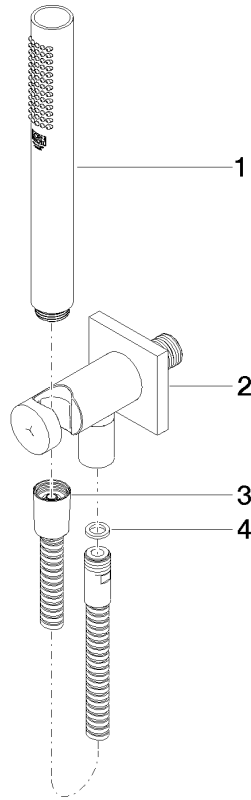

Hand shower set with integrated shower holder FlowReduce - Brushed Chrome

27 802 970 Product version from 6/1/2024

- COMPACT RAIN, max. flow rate 6.8 l/min (at 3 bar)
- with anti-scale system
- 3/8" shower outlet
- metal shower hose 1250mm with integrated anti-twist protection
- rosette 60 x 60 mm
- 1/2" connection
- This product can help a building meet the requirements of Green Building Rating Systems, e.g. LEED®, BREEAM®, DGNB

Intrinsic protection against back flow.

	Brushed Chrome	27 802 970-93 0010
	Chrome	27 802 970-00
	Chrome	27 802 970-00 0010
	Brushed Platinum	27 802 970-06 0010
	Brushed Platinum	27 802 970-06
	Platinum	27 802 970-08 0010
	Platinum	27 802 970-08
	Dark Chrome	27 802 970-19
	Dark Chrome	27 802 970-19 0010
	Brushed Light Gold	27 802 970-27 0010
	Brushed Light Gold	27 802 970-27
	Brushed Durabross (23kt Gold)	27 802 970-28 0010
	Brushed Durabross (23kt Gold)	27 802 970-28
	Matte Black	27 802 970-33
	Matte Black	27 802 970-33 0010
	Brushed Champagne (22kt Gold)	27 802 970-46 0010
	Brushed Champagne (22kt Gold)	27 802 970-46
	Champagne (22kt Gold)	27 802 970-47
	Champagne (22kt Gold)	27 802 970-47 0010
	Brushed Chrome	27 802 970-93
	Brushed Dark Platinum	27 802 970-99 0010
	Brushed Dark Platinum	27 802 970-99

Hand shower set with integrated shower holder FlowReduce - Brushed Chrome

27 802 970 Product version from 6/1/2024

mm [inches]

Codes & Standards

DIN 4109

ISO 3822

Ü-Zeichen

Certificates

LGA_29

Hand shower set with integrated shower holder FlowReduce - Brushed Chrome

27 802 970 Product version from 6/1/2024

Parts for other finishes can be found here: [Chrome](#)

Spare parts list

No.	Item Number	Name	Quantity used	Delivery time
1	90 12 11 140 30-93	shower	1	60
2	28 490 970-93	Wall elbow with integrated shower holder - Brushed Chrome	1	20
3	90 30 02 072 00-93	Metal shower hose 1/2" x 3/8" x 1250 mm - Brushed Chrome	1	20
4	90 14 20 026 00 90	seal	1	2