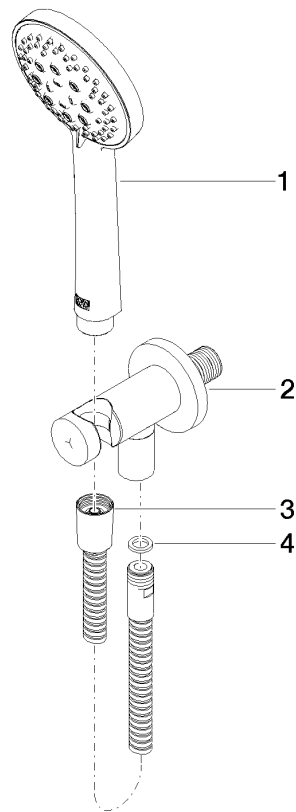

## Hand shower set with integrated shower holder - Chrome

27 803 660 Product version from 6/3/2020

- COMPACT RAIN, max. flow rate 15 l/min (at 3 bar)
- three settings: normal flow, soft flow, massage flow
- with anti-scale system
- 3/8" shower outlet
- metal shower hose 1250mm with integrated anti-twist protection
- rosette Ø 60 mm
- 1/2" connection
- Function from: 7 l/min
- WRAS

mm [inches]

**Flow rate chart**

**Codes & Standards**

DIN 4109

EN 1717

ISO 3822

Scottish Water  
Byelaws

UK Water Supply  
Regulations

## Hand shower set with integrated shower holder - Chrome

27 803 660 Product version from 6/3/2020

### Spare parts list

No.	Item Number	Name	Quantity used	Delivery time
1	90 12 11 173 00-00	shower	1	10
2	28 490 660-00	Wall elbow with integrated shower holder - Chrome	1	10
3	90 30 02 072 00-00	Metal shower hose 1/2" x 3/8" x 1250 mm - Chrome	1	10
4	90 14 20 026 00 90	seal	1	2