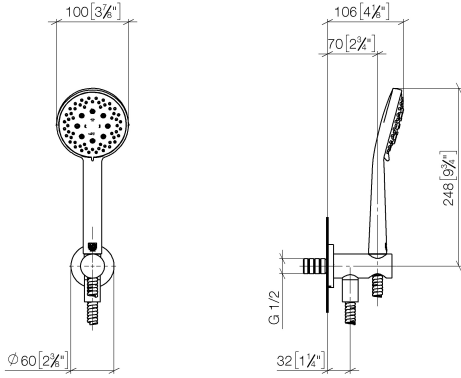

## Hand shower set with integrated shower holder - Chrome

27 803 660 Product version from 6/3/2020

- COMPACT RAIN, max. flow rate 15 l/min (at 3 bar)
- three settings: normal flow, soft flow, massage flow
- with anti-scale system
- 3/8" shower outlet
- metal shower hose 1250mm with integrated anti-twist protection
- rosette Ø 60 mm
- 1/2" connection
- Function from: 7 l/min
- WRAS

### Recommended miscellaneous

---

**Concealed wall elbow -**

- max. recess depth mm
- min. recess depth mm

35 085 970 90

**Hand shower set with integrated shower holder - Chrome**

27 803 660 Product version from 6/3/2020

mm [inches]

**Flow rate chart**

**Codes & Standards**

DIN 4109

EN 1717

ISO 3822

Scottish Water  
Byelaws

UK Water Supply  
Regulations

### Spare parts list

No.	Item Number	Name	Quantity used	Delivery time
1	90 12 11 173 00-00	shower	1	10
2	28 490 660-00	Wall elbow with integrated shower holder - Chrome	1	10
3	90 30 02 072 00-00	Metal shower hose 1/2" x 3/8" x 1250 mm - Chrome	1	10
4	90 14 20 026 00 90	seal	1	2