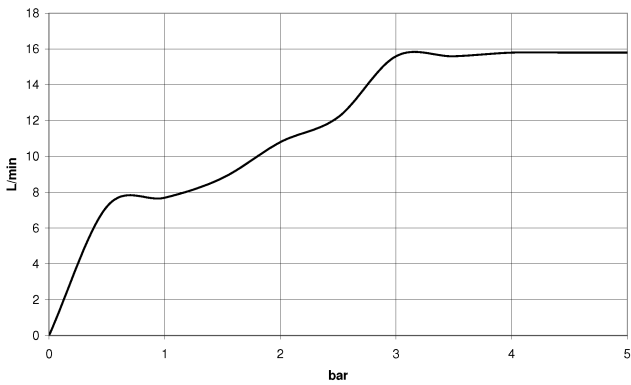

## Hand shower set with integrated shower holder - Chrome

27 803 660 Product version from 6/3/2020

- COMPACT RAIN, max. flow rate 15 l/min (at 3 bar)
- three settings: normal flow, soft flow, massage flow
- with anti-scale system
- 3/8" shower outlet
- metal shower hose 1250mm with integrated anti-twist protection
- rosette Ø 60 mm
- 1/2" connection
- Function from: 7 l/min
- WRAS

### Recommended miscellaneous

---

**Concealed wall elbow -**

- max. recess depth mm
- min. recess depth mm

35 085 970 90

**Hand shower set with integrated shower holder - Chrome**

27 803 660 Product version from 6/3/2020

mm [inches]

**Flow rate chart**

**Codes & Standards**

DIN 4109

EN 1717

ISO 3822

Scottish Water  
Byelaws

UK Water Supply  
Regulations