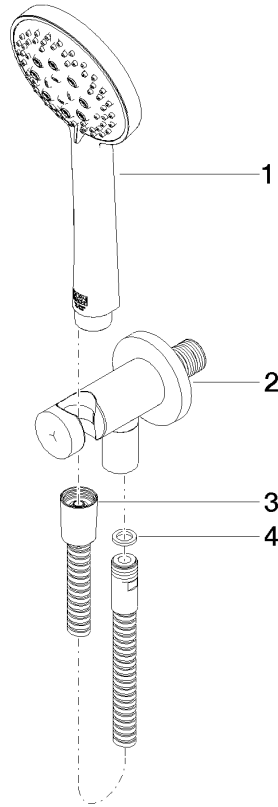

Hand shower set with integrated shower holder FlowReduce - Brushed Platinum

27 803 660 Product version from 10/1/2023

- COMPACT RAIN, max. flow rate 6.8 l/min (at 3 bar)
- three settings: normal flow, soft flow, massage flow
- with anti-scale system
- 3/8" shower outlet
- metal shower hose 1250mm with integrated anti-twist protection
- rosette Ø 60 mm
- 1/2" connection
- Function from: 6 l/min
- This product can help a building meet the requirements of Green Building Rating Systems, e.g. LEED®, BREEAM®, DGNB

Hand shower set with integrated shower holder FlowReduce - Brushed Platinum

27 803 660 Product version from 10/1/2023

**Hand shower set with integrated shower holder FlowReduce - Brushed
Platinum**

27 803 660 Product version from 10/1/2023
mm [inches]

Flow rate chart

Codes & Standards

DIN 4109

ISO 3822

Ü-Zeichen

Hand shower set with integrated shower holder FlowReduce - Brushed Platinum

27 803 660 Product version from 10/1/2023

Certificates

LGA_29

Hand shower set with integrated shower holder FlowReduce - Brushed Platinum

27 803 660 Product version from 10/1/2023

Parts for other finishes can be found here: [Chrome](#)

Spare parts list

No.	Item Number	Name	Quantity used	Delivery time
1	28 014 979-06 0010	Hand shower - Brushed Platinum	1	-
Spare part can no longer be ordered, please order the replacement item				
	28018979-060010	Hand shower FlowReduce - Brushed Platinum		
2	28 490 660-06	Wall elbow with integrated shower holder - Brushed Platinum	1	10
3	90 30 02 072 00-06	Metal shower hose 1/2" x 3/8" x 1250 mm - Brushed Platinum	1	10
4	90 14 20 026 00 90	seal	1	2