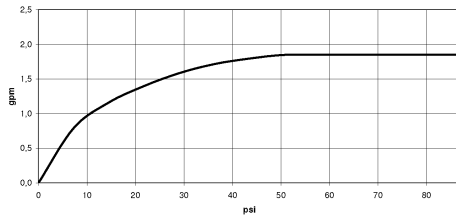

Codes & Standards

DIN 4109

ISO 3822

Ü-Zeichen