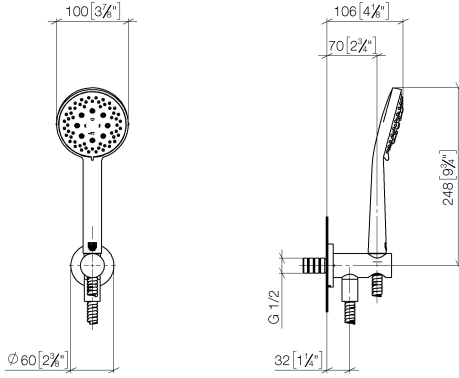

Hand shower set with integrated shower holder FlowReduce - Brushed Platinum

27 803 660 Product version from 10/1/2023

- COMPACT RAIN, max. flow rate 6.8 l/min (at 3 bar)
- three settings: normal flow, soft flow, massage flow
- with anti-scale system
- 3/8" shower outlet
- metal shower hose 1250mm with integrated anti-twist protection
- rosette Ø 60 mm
- 1/2" connection
- Function from: 6 l/min
- This product can help a building meet the requirements of Green Building Rating Systems, e.g. LEED®, BREEAM®, DGNB

Hand shower set with integrated shower holder FlowReduce - Brushed Platinum

27 803 660 Product version from 10/1/2023

**Hand shower set with integrated shower holder FlowReduce - Brushed
Platinum**

27 803 660 Product version from 10/1/2023
mm [inches]

LGA_29

Hand shower set with integrated shower holder FlowReduce - Brushed Platinum

27 803 660 Product version from 10/1/2023

Parts for other finishes can be found here: [Chrome](#)

Spare parts list

No.	Item Number	Name	Quantity used	Delivery time
1	28 014 979-06 0010	Hand shower - Brushed Platinum	1	-
Spare part can no longer be ordered, please order the replacement item				
	28018979-060010	Hand shower FlowReduce - Brushed Platinum		
2	28 490 660-06	Wall elbow with integrated shower holder - Brushed Platinum	1	10
3	90 30 02 072 00-06	Metal shower hose 1/2" x 3/8" x 1250 mm - Brushed Platinum	1	10
4	90 14 20 026 00 90	seal	1	2