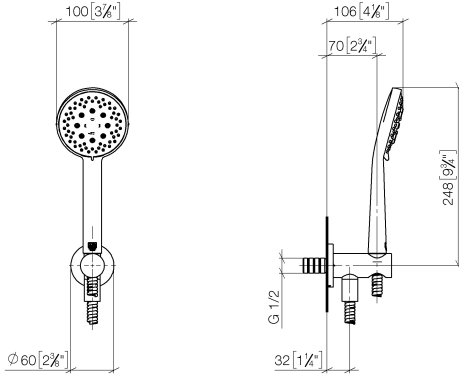

Hand shower set with integrated shower holder FlowReduce - Platinum

27 803 660 Product version from 10/1/2023

- COMPACT RAIN, max. flow rate 6.8 l/min (at 3 bar)
- three settings: normal flow, soft flow, massage flow
- with anti-scale system
- 3/8" shower outlet
- metal shower hose 1250mm with integrated anti-twist protection
- rosette Ø 60 mm
- 1/2" connection
- Function from: 6 l/min
- This product can help a building meet the requirements of Green Building Rating Systems, e.g. LEED®, BREEAM®, DGNB

Hand shower set with integrated shower holder FlowReduce - Platinum

27 803 660 Product version from 10/1/2023

Hand shower set with integrated shower holder FlowReduce - Platinum

27 803 660 Product version from 10/1/2023

mm [inches]

Flow rate chart

Codes & Standards

DIN 4109

ISO 3822

Ü-Zeichen

Hand shower set with integrated shower holder FlowReduce - Platinum

27 803 660 Product version from 10/1/2023

Certificates

LGA_29

Hand shower set with integrated shower holder FlowReduce - Platinum

27 803 660 Product version from 10/1/2023

Parts for other finishes can be found here: [Chrome](#)

Spare parts list

No.	Item Number	Name	Quantity used	Delivery time
1	28 014 979-08 0010	Hand shower - Platinum	1	-
Spare part can no longer be ordered, please order the replacement item				
	28018979-080010	Hand shower FlowReduce - Platinum		
2	28 490 660-08	Wall elbow with integrated shower holder - Platinum	1	40
3	90 30 02 072 00-08	Metal shower hose 1/2" x 3/8" x 1250 mm - Platinum	1	40
4	90 14 20 026 00 90	seal	1	2