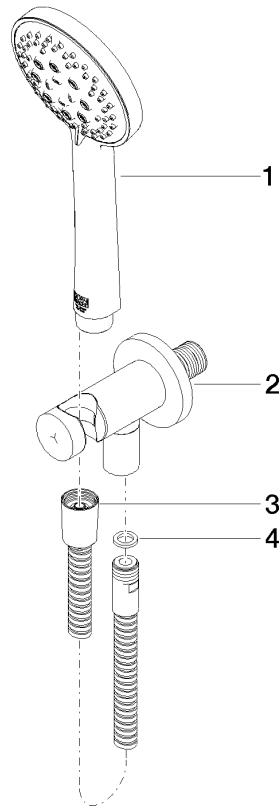

Hand shower set with integrated shower holder FlowReduce - Platinum

27 803 660 Product version from 10/1/2023

- COMPACT RAIN, max. flow rate 6.8 l/min (at 3 bar)
- three settings: normal flow, soft flow, massage flow
- with anti-scale system
- 3/8" shower outlet
- metal shower hose 1250mm with integrated anti-twist protection
- rosette Ø 60 mm
- 1/2" connection
- Function from: 6 l/min
- This product can help a building meet the requirements of Green Building Rating Systems, e.g. LEED®, BREEAM®, DGNB

Hand shower set with integrated shower holder FlowReduce - Platinum

27 803 660 Product version from 10/1/2023

Hand shower set with integrated shower holder FlowReduce - Platinum

27 803 660 Product version from 10/1/2023

mm [inches]

Flow rate chart

Codes & Standards

DIN 4109

ISO 3822

Ü-Zeichen

Hand shower set with integrated shower holder FlowReduce - Platinum

27 803 660 Product version from 10/1/2023

Certificates

LGA_29

Hand shower set with integrated shower holder FlowReduce - Platinum

27 803 660 Product version from 10/1/2023

Parts for other finishes can be found here: [Chrome](#)

Spare parts list

No.	Item Number	Name	Quantity used	Delivery time
1	28 014 979-08 0010	Hand shower - Platinum	1	-
Spare part can no longer be ordered, please order the replacement item				
	28018979-080010	Hand shower FlowReduce - Platinum		
2	28 490 660-08	Wall elbow with integrated shower holder - Platinum	1	40
3	90 30 02 072 00-08	Metal shower hose 1/2" x 3/8" x 1250 mm - Platinum	1	40
4	90 14 20 026 00 90	seal	1	2