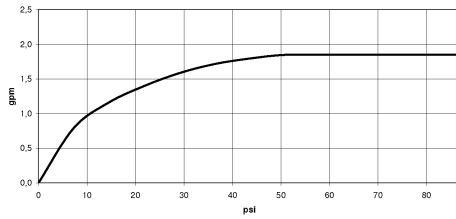

Hand shower set with integrated shower holder FlowReduce - Platinum

27 803 660 Product version from 10/1/2023

- COMPACT RAIN, max. flow rate 6.8 l/min (at 3 bar)
- three settings: normal flow, soft flow, massage flow
- with anti-scale system
- 3/8" shower outlet
- metal shower hose 1250mm with integrated anti-twist protection
- rosette Ø 60 mm
- 1/2" connection
- Function from: 6 l/min
- This product can help a building meet the requirements of Green Building Rating Systems, e.g. LEED®, BREEAM®, DGNB

Hand shower set with integrated shower holder FlowReduce - Platinum

27 803 660 Product version from 10/1/2023

Hand shower set with integrated shower holder FlowReduce - Platinum

27 803 660 Product version from 10/1/2023

mm [inches]

Flow rate chart

Codes & Standards

DIN 4109

ISO 3822

Ü-Zeichen

Hand shower set with integrated shower holder FlowReduce - Platinum

27 803 660 Product version from 10/1/2023