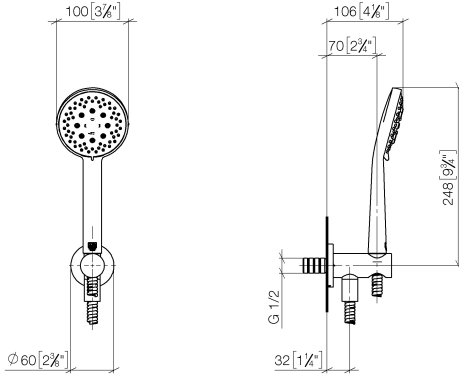

Hand shower set with integrated shower holder FlowReduce - Dark Chrome

27 803 660

- COMPACT RAIN, max. flow rate 6.8 l/min (at 3 bar)
- three settings: normal flow, soft flow, massage flow
- with anti-scale system
- 3/8" shower outlet
- metal shower hose 1250mm with integrated anti-twist protection
- rosette Ø 60 mm
- 1/2" connection
- Function from: 6 l/min
- This product can help a building meet the requirements of Green Building Rating Systems, e.g. LEED®, BREEAM®, DGNB

Intrinsic protection against back flow.

	Dark Chrome	27 803 660-19 0010
	Chrome	27 803 660-00 0010
	Chrome	27 803 660-00
	Brushed Platinum	27 803 660-06 0010
	Brushed Platinum	27 803 660-06
	Platinum	27 803 660-08
	Platinum	27 803 660-08 0010
	Dark Chrome	27 803 660-19
	Light Gold	27 803 660-26 0010
	Light Gold	27 803 660-26
	Brushed Light Gold	27 803 660-27 0010
	Brushed Light Gold	27 803 660-27
	Brushed Durabrass (23kt Gold)	27 803 660-28 0010
	Brushed Durabrass (23kt Gold)	27 803 660-28
	Matte Black	27 803 660-33 0010
	Matte Black	27 803 660-33
	Brushed Bronze	27 803 660-42
	Brushed Bronze	27 803 660-42 0010
	Brushed Champagne (22kt Gold)	27 803 660-46
	Brushed Champagne (22kt Gold)	27 803 660-46 0010
	Champagne (22kt Gold)	27 803 660-47
	Champagne (22kt Gold)	27 803 660-47 0010
	Brushed Chrome	27 803 660-93
	Brushed Chrome	27 803 660-93 0010
	Brushed Dark Platinum	27 803 660-99
	Brushed Dark Platinum	27 803 660-99 0010

Hand shower set with integrated shower holder FlowReduce - Dark Chrome

27 803 660

Hand shower set with integrated shower holder FlowReduce - Dark Chrome

27 803 660

mm [inches]

Flow rate chart

Codes & Standards

DIN 4109

ISO 3822

Ü-Zeichen

Hand shower set with integrated shower holder FlowReduce - Dark Chrome

27 803 660

Certificates

LGA_29

Hand shower set with integrated shower holder FlowReduce - Dark Chrome