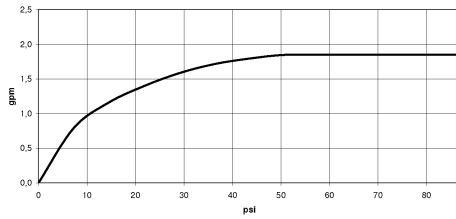

Hand shower set with integrated shower holder FlowReduce - Dark Chrome

27 803 660

- COMPACT RAIN, max. flow rate 6.8 l/min (at 3 bar)
- three settings: normal flow, soft flow, massage flow
- with anti-scale system
- 3/8" shower outlet
- metal shower hose 1250mm with integrated anti-twist protection
- rosette Ø 60 mm
- 1/2" connection
- Function from: 6 l/min
- This product can help a building meet the requirements of Green Building Rating Systems, e.g. LEED®, BREEAM®, DGNB

Hand shower set with integrated shower holder FlowReduce - Dark Chrome

27 803 660

Hand shower set with integrated shower holder FlowReduce - Dark Chrome

27 803 660

mm [inches]

Flow rate chart

Codes & Standards