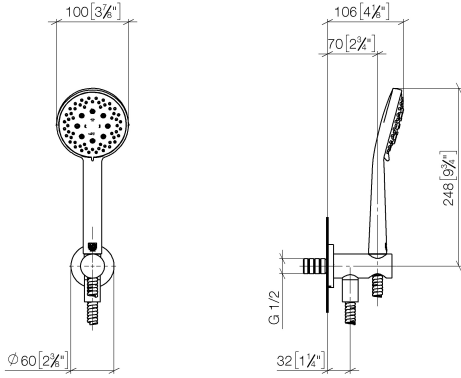

Hand shower set with integrated shower holder - Light Gold

27 803 660 Product version from 6/3/2020

- COMPACT RAIN, max. flow rate 15 l/min (at 3 bar)
- three settings: normal flow, soft flow, massage flow
- with anti-scale system
- 3/8" shower outlet
- metal shower hose 1250mm with integrated anti-twist protection
- rosette Ø 60 mm
- 1/2" connection
- Function from: 7 l/min
- WRAS

Hand shower set with integrated shower holder - Light Gold

27 803 660 Product version from 6/3/2020

Recommended miscellaneous

Concealed wall elbow -

- min. recess depth mm
- max. recess depth mm

35 085 970 90

Hand shower set with integrated shower holder - Light Gold

27 803 660 Product version from 6/3/2020

mm [inches]

Flow rate chart

Codes & Standards

DIN 4109

EN 1717

ISO 3822

27 803 660 Product version from 6/3/2020

Spare parts list

No.	Item Number	Name	Quantity used	Delivery time
1	90 12 11 173 00-26	shower	1	30
2	28 490 660-26	Wall elbow with integrated shower holder - Light Gold	1	30
3	90 30 02 072 00-26	Metal shower hose 1/2" x 3/8" x 1250 mm - Light Gold	1	30
4	90 14 20 026 00 90	seal	1	2