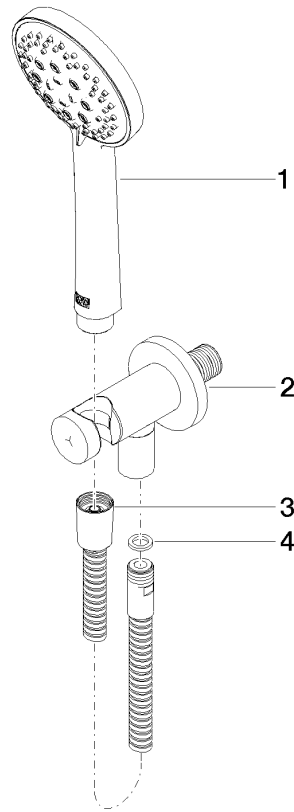

Hand shower set with integrated shower holder - Light Gold

27 803 660 Product version from 6/3/2020

Recommended miscellaneous

Concealed wall elbow -

- min. recess depth mm
- max. recess depth mm

35 085 970 90

Hand shower set with integrated shower holder - Light Gold

27 803 660 Product version from 6/3/2020

mm [inches]

Flow rate chart

Codes & Standards

DIN 4109

EN 1717

ISO 3822

Ü-Zeichen

Hand shower set with integrated shower holder - Light Gold

27 803 660 Product version from 6/3/2020

Certificates

LGA_29

Belgaqua_24-007-2

Hand shower set with integrated shower holder - Light Gold

27 803 660 Product version from 6/3/2020

Spare parts list

No.	Item Number	Name	Quantity used	Delivery time
1	90 12 11 173 00-26	shower	1	30
2	28 490 660-26	Wall elbow with integrated shower holder - Light Gold	1	30
3	90 30 02 072 00-26	Metal shower hose 1/2" x 3/8" x 1250 mm - Light Gold	1	30
4	90 14 20 026 00 90	seal	1	2