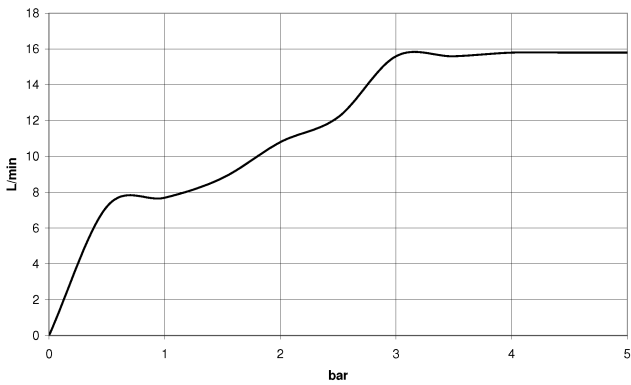

Hand shower set with integrated shower holder - Light Gold

27 803 660 Product version from 6/3/2020

- COMPACT RAIN, max. flow rate 15 l/min (at 3 bar)
- three settings: normal flow, soft flow, massage flow
- with anti-scale system
- 3/8" shower outlet
- metal shower hose 1250mm with integrated anti-twist protection
- rosette Ø 60 mm
- 1/2" connection
- Function from: 7 l/min
- WRAS

Hand shower set with integrated shower holder - Light Gold

27 803 660 Product version from 6/3/2020

Recommended miscellaneous

Concealed wall elbow -

- min. recess depth mm
- max. recess depth mm

35 085 970 90

Hand shower set with integrated shower holder - Light Gold

27 803 660 Product version from 6/3/2020

mm [inches]

Flow rate chart

Codes & Standards

DIN 4109

EN 1717

ISO 3822