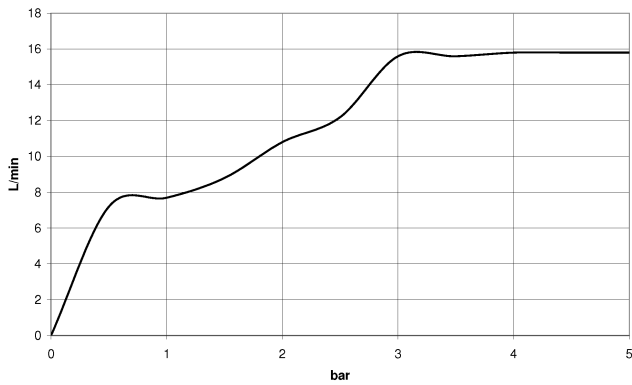

Flow rate chart

Codes & Standards

DIN 4109

EN 1717

ISO 3822

Ü-Zeichen