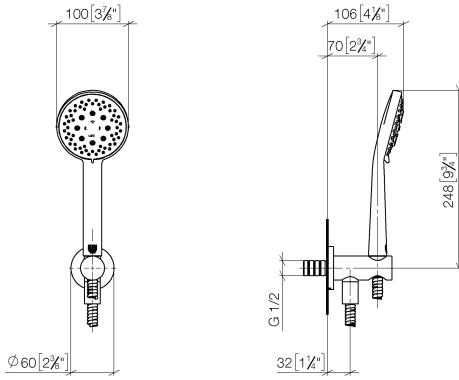

## Hand shower set with integrated shower holder - Brushed Light Gold

27 803 660

- COMPACT RAIN, max. flow rate 15 l/min (at 3 bar)
- three settings: normal flow, soft flow, massage flow
- with anti-scale system
- 3/8" shower outlet
- metal shower hose 1250mm with integrated anti-twist protection
- rosette Ø 60 mm
- 1/2" connection
- Function from: 7 l/min
- WRAS

## Hand shower set with integrated shower holder - Brushed Light Gold

---

27 803 660

### Recommended miscellaneous

---

**Concealed wall elbow -**

- min. recess depth mm
- max. recess depth mm

35 085 970 90

**Hand shower set with integrated shower holder - Brushed Light Gold**

27 803 660

mm [inches]