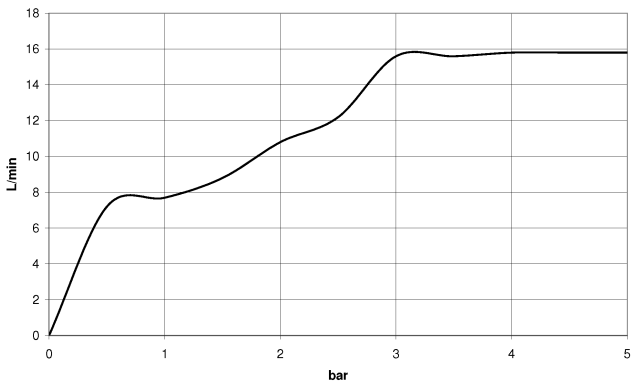

Hand shower set with integrated shower holder - Brushed Bronze

27 803 660 Product version from 6/3/2020

- COMPACT RAIN, max. flow rate 15 l/min (at 3 bar)
- three settings: normal flow, soft flow, massage flow
- with anti-scale system
- 3/8" shower outlet
- metal shower hose 1250mm with integrated anti-twist protection
- rosette Ø 60 mm
- 1/2" connection
- Function from: 7 l/min
- WRAS

Hand shower set with integrated shower holder - Brushed Bronze

27 803 660 Product version from 6/3/2020

Recommended miscellaneous

Concealed wall elbow -

- min. recess depth mm
- max. recess depth mm

35 085 970 90

Hand shower set with integrated shower holder - Brushed Bronze

27 803 660 Product version from 6/3/2020

mm [inches]

Flow rate chart

Codes & Standards

DIN 4109

EN 1717

ISO 3822