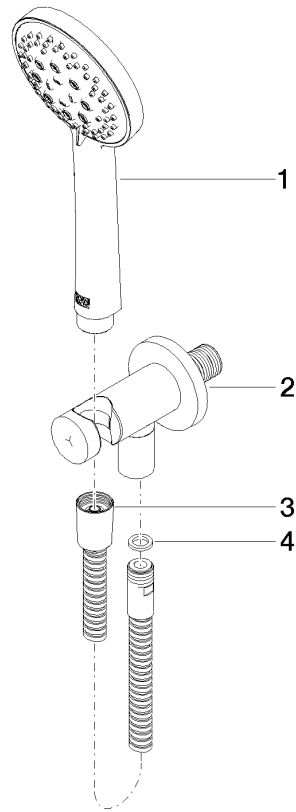

Hand shower set with integrated shower holder - Brushed Bronze

27 803 660 Product version from 6/3/2020

- COMPACT RAIN, max. flow rate 15 l/min (at 3 bar)
- three settings: normal flow, soft flow, massage flow
- with anti-scale system
- 3/8" shower outlet
- metal shower hose 1250mm with integrated anti-twist protection
- rosette Ø 60 mm
- 1/2" connection
- Function from: 7 l/min
- WRAS

Hand shower set with integrated shower holder - Brushed Bronze

27 803 660 Product version from 6/3/2020

mm [inches]

Flow rate chart

Codes & Standards

DIN 4109

EN 1717

ISO 3822

Ü-Zeichen

Hand shower set with integrated shower holder - Brushed Bronze

27 803 660 Product version from 6/3/2020

Certificates

LGA_29

Belgaqua_24-007-2

Hand shower set with integrated shower holder - Brushed Bronze

27 803 660 Product version from 6/3/2020

Spare parts list

No.	Item Number	Name	Quantity used	Delivery time
1	90 12 11 173 00-42	shower	1	30
2	28 490 660-42	Wall elbow with integrated shower holder - Brushed Bronze	1	30
3	90 30 02 072 00-42	hose	1	30
4	90 14 20 026 00 90	seal	1	2