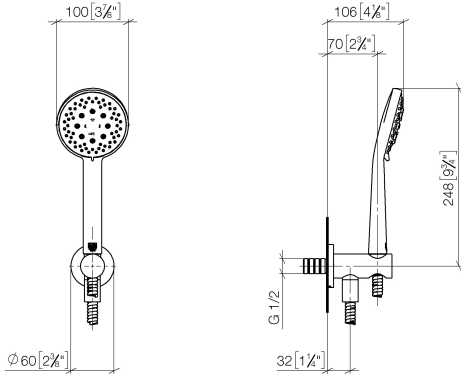

Hand shower set with integrated shower holder - Brushed Bronze

27 803 660 Product version from 6/3/2020

- COMPACT RAIN, max. flow rate 15 l/min (at 3 bar)
- three settings: normal flow, soft flow, massage flow
- with anti-scale system
- 3/8" shower outlet
- metal shower hose 1250mm with integrated anti-twist protection
- rosette Ø 60 mm
- 1/2" connection
- Function from: 7 l/min
- WRAS

Hand shower set with integrated shower holder - Brushed Bronze

27 803 660 Product version from 6/3/2020

Recommended miscellaneous

Concealed wall elbow -

- min. recess depth mm
- max. recess depth mm

35 085 970 90

Hand shower set with integrated shower holder - Brushed Bronze

27 803 660 Product version from 6/3/2020

mm [inches]

Flow rate chart

Codes & Standards

DIN 4109

EN 1717

ISO 3822

27 803 660 Product version from 6/3/2020

Spare parts list

No.	Item Number	Name	Quantity used	Delivery time
1	90 12 11 173 00-42	shower	1	30
2	28 490 660-42	Wall elbow with integrated shower holder - Brushed Bronze	1	30
3	90 30 02 072 00-42	hose	1	30
4	90 14 20 026 00 90	seal	1	2