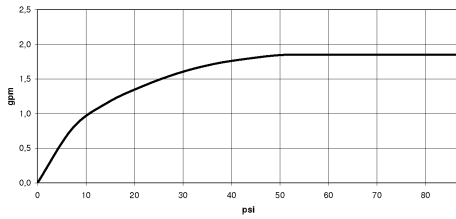

**LISSÉ Hand shower set with individual rosettes FlowReduce - Brushed Platinum**

LISSÉ

27 803 845

- COMPACT RAIN, max. flow rate 6.8 l/min (at 3 bar)
- three settings: normal flow, soft flow, massage flow
- with anti-scale system
- 3/8" shower outlet
- rosette for wall elbow 60 x 78mm
- rosette for shower holder 60 x 78mm
- metal shower hose 1250mm with integrated anti-twist protection
- 1/2" wall elbow
- This product can help a building meet the requirements of Green Building Rating Systems, e.g. LEED®, BREEAM®, DGNB

**Recommended miscellaneous**

**Concealed wall elbow -**

35 085 970 90

- max. recess depth 163 mm
- min. recess depth 90 mm

# LISSÉ Hand shower set with individual rosettes FlowReduce - Brushed Platinum

LISSÉ

27 803 845  
mm [inches]

## Flow rate chart