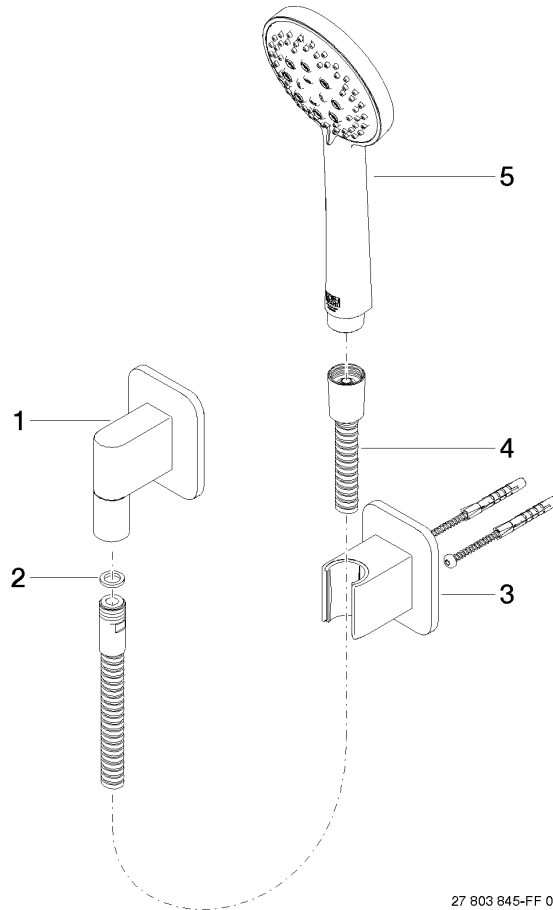

**LISSÉ Hand shower set with individual rosettes FlowReduce - Brushed Platinum**

LISSÉ

27 803 845

- COMPACT RAIN, max. flow rate 6.8 l/min (at 3 bar)
- three settings: normal flow, soft flow, massage flow
- with anti-scale system
- 3/8" shower outlet
- rosette for wall elbow 60 x 78mm
- rosette for shower holder 60 x 78mm
- metal shower hose 1250mm with integrated anti-twist protection
- 1/2" wall elbow
- This product can help a building meet the requirements of Green Building Rating Systems, e.g. LEED®, BREEAM®, DGNB

## Ü-Zeichen

LISSÉ Hand shower set with individual rosettes FlowReduce - Brushed  
Platinum

---

LISSÉ

27 803 845  
Certificates

---

IAPMO\_4976

LGA\_29

27 803 845

Product version from 4/1/2024

27 803 845-FF 00 10

LISSÉ Hand shower set with individual rosettes FlowReduce - Brushed Platinum

LISSÉ

27 803 845

**Spare parts list**

**Product version from 4/1/2024**

No.	Item Number	Name	Quantity used	Delivery time
	28 450 845-06	LISSÉ Wall elbow - Brushed Platinum	5	10