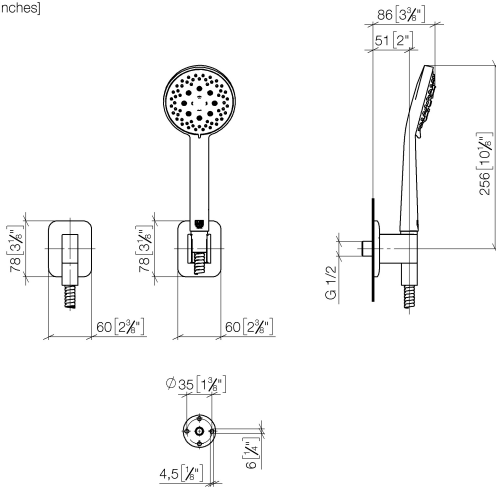

**LISSÉ Hand shower set with individual rosettes FlowReduce - Brushed Platinum**

LISSÉ

27 803 845

- COMPACT RAIN, max. flow rate 6.8 l/min (at 3 bar)
- three settings: normal flow, soft flow, massage flow
- with anti-scale system
- 3/8" shower outlet
- rosette for wall elbow 60 x 78mm
- rosette for shower holder 60 x 78mm
- metal shower hose 1250mm with integrated anti-twist protection
- 1/2" wall elbow
- This product can help a building meet the requirements of Green Building Rating Systems, e.g. LEED®, BREEAM®, DGNB

**Recommended miscellaneous**

**Concealed wall elbow -**

35 085 970 90

- max. recess depth 163 mm
- min. recess depth 90 mm

# LISSÉ Hand shower set with individual rosettes FlowReduce - Brushed Platinum

LISSÉ

27 803 845  
mm [inches]

## Flow rate chart