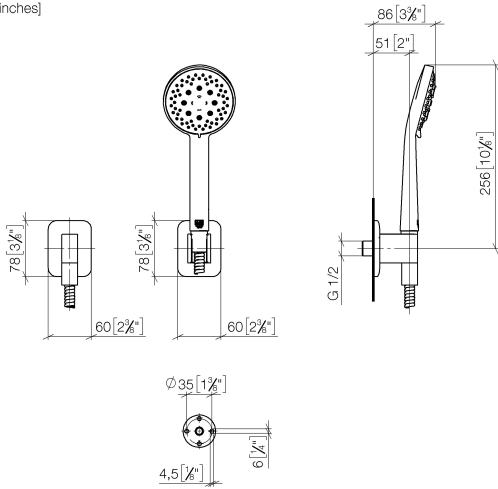

LISSÉ Hand shower set with individual rosettes - Dark Chrome

LISSÉ

27 803 845

- COMPACT RAIN, max. flow rate 15 l/min (at 3 bar)
- three settings: normal flow, soft flow, massage flow
- with anti-scale system
- 3/8" shower outlet
- rosette for wall elbow 60 x 78mm
- rosette for shower holder 60 x 78mm
- metal shower hose 1250mm with integrated anti-twist protection
- 1/2" wall elbow
- WRAS 2304001

Recommended miscellaneous

Concealed wall elbow -

35 085 970 90

- max. recess depth 163 mm
- min. recess depth 90 mm

27 803 845

mm [inches]

Flow rate chart

Codes & Standards

DIN 4109

ISO 3822

Scottish Water
Byelaws

UK Water Supply
Regulations

Ü-Zeichen

LISSÉ Hand shower set with individual rosettes - Dark Chrome

LISSÉ

27 803 845