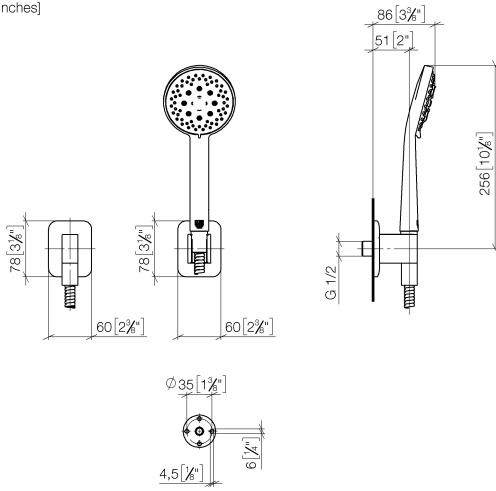

27 803 845

- COMPACT RAIN, max. flow rate 6.8 l/min (at 3 bar)
- three settings: normal flow, soft flow, massage flow
- with anti-scale system
- 3/8" shower outlet
- rosette for wall elbow 60 x 78mm
- rosette for shower holder 60 x 78mm
- metal shower hose 1250mm with integrated anti-twist protection
- 1/2" wall elbow
- This product can help a building meet the requirements of Green Building Rating Systems, e.g. LEED®, BREEAM®, DGNB

Intrinsic protection against back flow.

	Dark Chrome	27 803 845-19 0010
	Chrome	27 803 845-00
	Chrome	27 803 845-00 0010
	Brushed Platinum	27 803 845-06
	Brushed Platinum	27 803 845-06 0010
	Dark Chrome	27 803 845-19
	Matte Black	27 803 845-33 0010
	Matte Black	27 803 845-33
	Brushed Chrome	27 803 845-93
	Brushed Chrome	27 803 845-93 0010
	Brushed Dark Platinum	27 803 845-99 0010
	Brushed Dark Platinum	27 803 845-99

27 803 845

mm [inches]

**Flow rate chart**

**Codes & Standards**

DIN 4109

ISO 3822

Ü-Zeichen

### Product version from 4/1/2024

No.	Item Number	Name	Quantity used	Delivery time
	28 450 845-19	LISSÉ Wall elbow - Dark Chrome	5	20