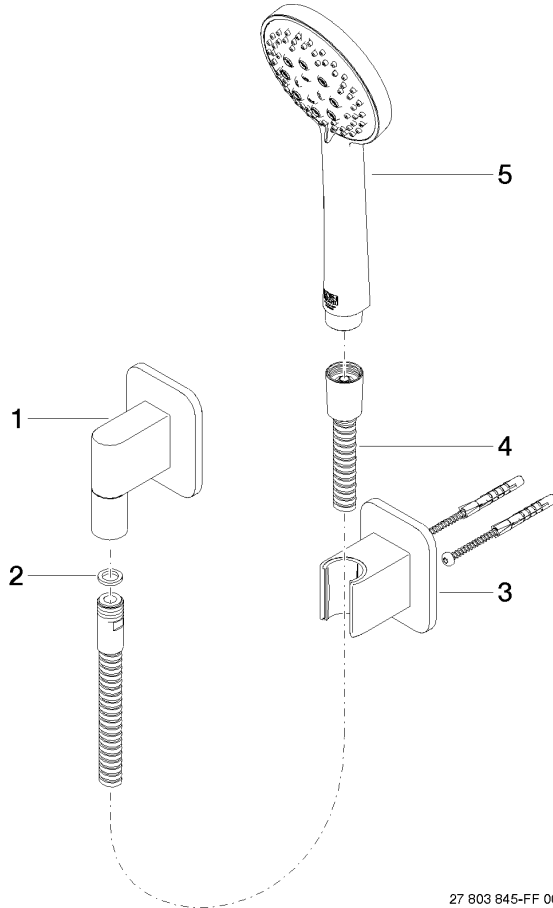

27 803 845

Product version from 4/1/2024

Parts for other finishes can be found here: [Chrome](#)

27 803 845-FF 00 10