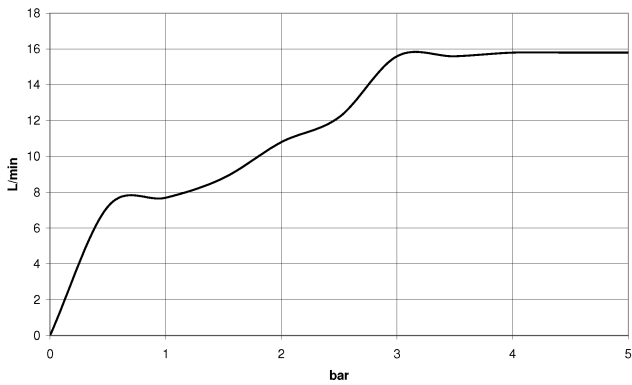

27 803 845

- COMPACT RAIN, max. flow rate 15 l/min (at 3 bar)
- three settings: normal flow, soft flow, massage flow
- with anti-scale system
- 3/8" shower outlet
- rosette for wall elbow 60 x 78mm
- rosette for shower holder 60 x 78mm
- metal shower hose 1250mm with integrated anti-twist protection
- 1/2" wall elbow
- WRAS 2304001

**Recommended miscellaneous**

**Concealed wall elbow -**

35 085 970 90

- min. recess depth 90 mm
- max. recess depth 163 mm

27 803 845

mm [inches]

**Flow rate chart**

**Codes & Standards**