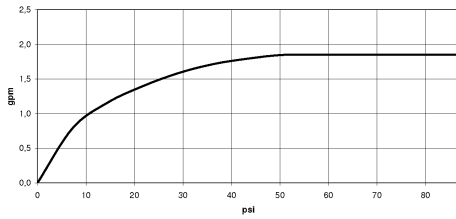

LISSÉ Hand shower set with individual rosettes FlowReduce - Brushed Light Gold

LISSÉ

27 803 845

- COMPACT RAIN, max. flow rate 6.8 l/min (at 3 bar)
- three settings: normal flow, soft flow, massage flow
- with anti-scale system
- 3/8" shower outlet
- rosette for wall elbow 60 x 78mm
- rosette for shower holder 60 x 78mm
- metal shower hose 1250mm with integrated anti-twist protection
- 1/2" wall elbow
- This product can help a building meet the requirements of Green Building Rating Systems, e.g. LEED®, BREEAM®, DGNB

Recommended miscellaneous

Concealed wall elbow -

35 085 970 90

- min. recess depth 90 mm
- max. recess depth 163 mm

27 803 845
mm [inches]

Flow rate chart

Codes & Standards

DIN 4109