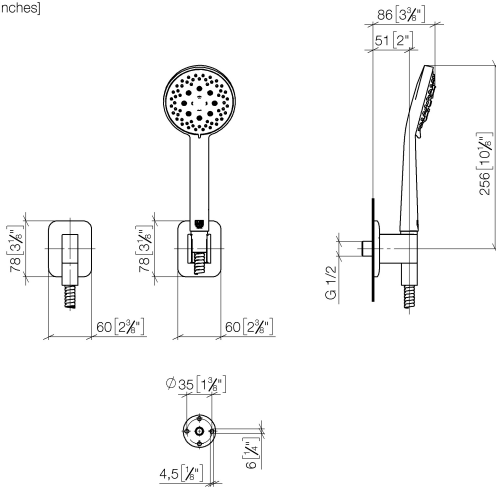

LISSÉ Hand shower set with individual rosettes FlowReduce - Brushed Light Gold

LISSÉ

27 803 845

- COMPACT RAIN, max. flow rate 6.8 l/min (at 3 bar)
- three settings: normal flow, soft flow, massage flow
- with anti-scale system
- 3/8" shower outlet
- rosette for wall elbow 60 x 78mm
- rosette for shower holder 60 x 78mm
- metal shower hose 1250mm with integrated anti-twist protection
- 1/2" wall elbow
- This product can help a building meet the requirements of Green Building Rating Systems, e.g. LEED®, BREEAM®, DGNB

Recommended miscellaneous

Concealed wall elbow -

35 085 970 90

- min. recess depth 90 mm
- max. recess depth 163 mm

27 803 845
mm [inches]

Flow rate chart

Codes & Standards

DIN 4109

ISO 3822

Ü-Zeichen

LISSÉ Hand shower set with individual rosettes FlowReduce - Brushed Light
Gold

LISSÉ

27 803 845
Certificates

LGA_29

27 803 845

Product version from 4/1/2024

27 803 845-FF 00 10

LISSÉ Hand shower set with individual rosettes FlowReduce - Brushed Light Gold

LISSÉ

27 803 845

Spare parts list

Product version from 4/1/2024

No.	Item Number	Name	Quantity used	Delivery time
	28 450 845-27	LISSÉ Wall elbow - Brushed Light Gold	5	30