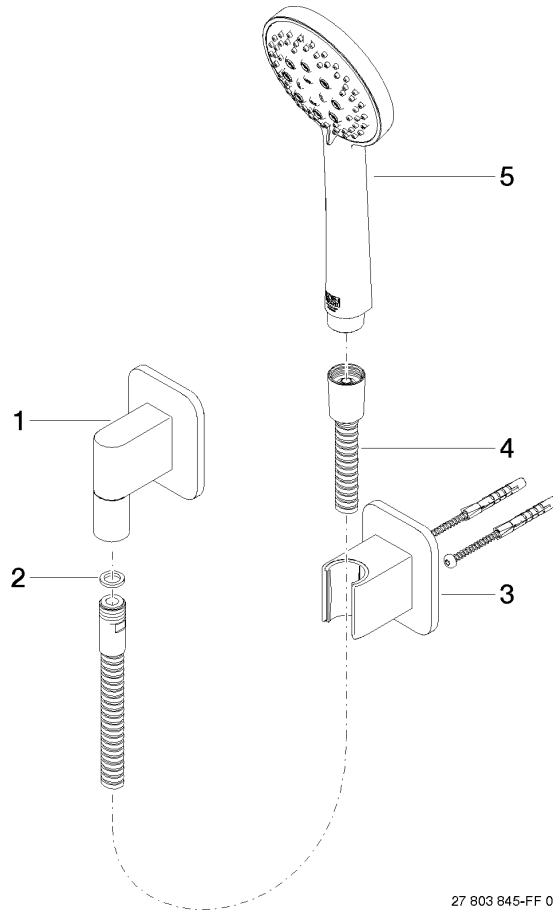

LISSÉ Hand shower set with individual rosettes FlowReduce - Brushed Light Gold

LISSÉ

27 803 845

- COMPACT RAIN, max. flow rate 6.8 l/min (at 3 bar)
- three settings: normal flow, soft flow, massage flow
- with anti-scale system
- 3/8" shower outlet
- rosette for wall elbow 60 x 78mm
- rosette for shower holder 60 x 78mm
- metal shower hose 1250mm with integrated anti-twist protection
- 1/2" wall elbow
- This product can help a building meet the requirements of Green Building Rating Systems, e.g. LEED®, BREEAM®, DGNB

Recommended miscellaneous

Concealed wall elbow -

35 085 970 90

- min. recess depth 90 mm
- max. recess depth 163 mm

27 803 845
mm [inches]

Flow rate chart

Codes & Standards

DIN 4109

ISO 3822

Ü-Zeichen

LISSÉ Hand shower set with individual rosettes FlowReduce - Brushed Light
Gold

LISSÉ

27 803 845
Certificates

LGA_29

27 803 845

Product version from 4/1/2024

27 803 845-FF 00 10

LISSÉ Hand shower set with individual rosettes FlowReduce - Brushed Light Gold

LISSÉ

27 803 845

Spare parts list

Product version from 4/1/2024

No.	Item Number	Name	Quantity used	Delivery time
	28 450 845-27	LISSÉ Wall elbow - Brushed Light Gold	5	30