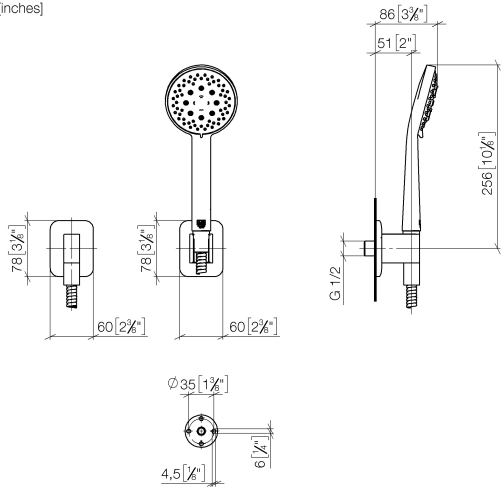

27 803 845

- COMPACT RAIN, max. flow rate 15 l/min (at 3 bar)
- three settings: normal flow, soft flow, massage flow
- with anti-scale system
- 3/8" shower outlet
- rosette for wall elbow 60 x 78mm
- rosette for shower holder 60 x 78mm
- metal shower hose 1250mm with integrated anti-twist protection
- 1/2" wall elbow

Recommended miscellaneous

Concealed wall elbow - 35 085 970 90

- max. recess depth 163 mm
- min. recess depth 90 mm

27 803 845

mm [inches]

Flow rate chart

Certificates

LGA_29984.

LGA_29014.

WRAS_2304001.

27 803 845

27 803 845-FF

Spare parts list

No.	Item Number	Name	Quantity used	Delivery time
1	28 450 845-33	LISSÉ Wall elbow - Matte Black	1	30
2	90 14 20 026 00 90	seal	1	2
3	28 050 845-33	LISSÉ Wall bracket - Matte Black	1	30
4	90 30 02 072 00-33	Metal shower hose 1/2" x 3/8" x 1250 mm - Matte Black	1	30
5	28 018 979-33	Hand shower - Matte Black	1	10