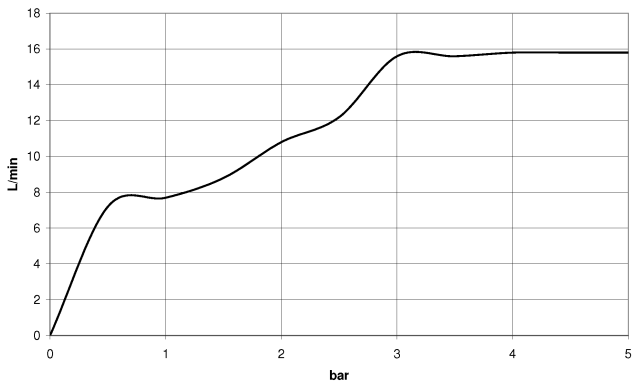

27 803 845

- COMPACT RAIN, max. flow rate 15 l/min (at 3 bar)
- three settings: normal flow, soft flow, massage flow
- with anti-scale system
- 3/8" shower outlet
- rosette for wall elbow 60 x 78mm
- rosette for shower holder 60 x 78mm
- metal shower hose 1250mm with integrated anti-twist protection
- 1/2" wall elbow
- WRAS 2304001

Recommended miscellaneous

Concealed wall elbow -

35 085 970 90

- max. recess depth 163 mm
- min. recess depth 90 mm

27 803 845

mm [inches]

Flow rate chart

Codes & Standards