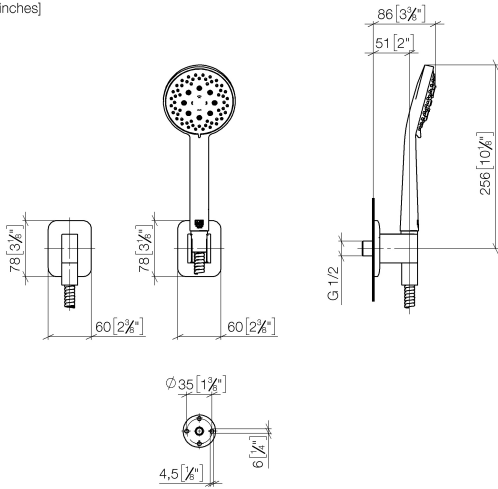

27 803 845

- COMPACT RAIN, max. flow rate 15 l/min (at 3 bar)
- three settings: normal flow, soft flow, massage flow
- with anti-scale system
- 3/8" shower outlet
- rosette for wall elbow 60 x 78mm
- rosette for shower holder 60 x 78mm
- metal shower hose 1250mm with integrated anti-twist protection
- 1/2" wall elbow
- WRAS 2304001

Recommended miscellaneous

Concealed wall elbow -

35 085 970 90

- max. recess depth 163 mm
- min. recess depth 90 mm

27 803 845

mm [inches]

Flow rate chart

Codes & Standards

DIN 4109

ISO 3822

Scottish Water
Byelaws

UK Water Supply
Regulations

Ü-Zeichen

LISSÉ Hand shower set with individual rosettes - Matte Black

LISSÉ

27 803 845