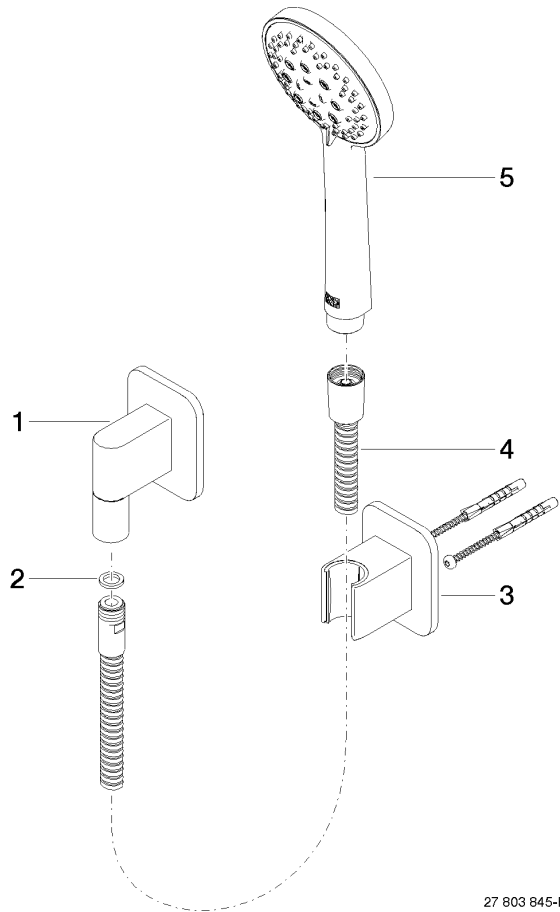

27 803 845

- COMPACT RAIN, max. flow rate 15 l/min (at 3 bar)
- three settings: normal flow, soft flow, massage flow
- with anti-scale system
- 3/8" shower outlet
- rosette for wall elbow 60 x 78mm
- rosette for shower holder 60 x 78mm
- metal shower hose 1250mm with integrated anti-twist protection
- 1/2" wall elbow

Recommended miscellaneous

Concealed wall elbow - 35 085 970 90

- max. recess depth 163 mm
- min. recess depth 90 mm

27 803 845

mm [inches]

Flow rate chart

Certificates

LGA_29984.

LGA_29014.

WRAS_2304001.

27 803 845

27 803 845-FF

Spare parts list

No.	Item Number	Name	Quantity used	Delivery time
1	28 450 845-33	LISSÉ Wall elbow - Matte Black	1	30
2	90 14 20 026 00 90	seal	1	2
3	28 050 845-33	LISSÉ Wall bracket - Matte Black	1	30
4	90 30 02 072 00-33	Metal shower hose 1/2" x 3/8" x 1250 mm - Matte Black	1	30
5	28 018 979-33	Hand shower - Matte Black	1	10