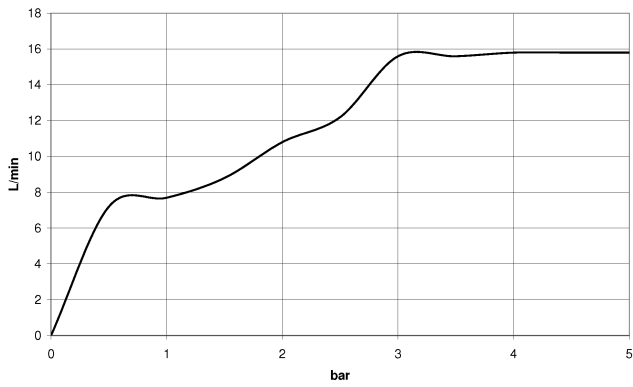

27 803 845

- COMPACT RAIN, max. flow rate 15 l/min (at 3 bar)
- three settings: normal flow, soft flow, massage flow
- with anti-scale system
- 3/8" shower outlet
- rosette for wall elbow 60 x 78mm
- rosette for shower holder 60 x 78mm
- metal shower hose 1250mm with integrated anti-twist protection
- 1/2" wall elbow

Recommended miscellaneous

Concealed wall elbow - 35 085 970 90

- max. recess depth 163 mm
- min. recess depth 90 mm

27 803 845

mm [inches]

Flow rate chart

Certificates

LGA_29984.