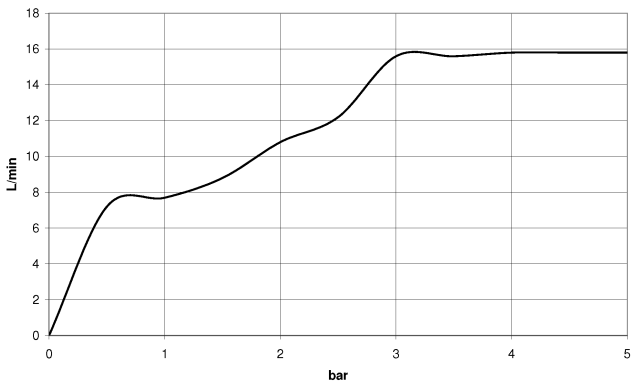

27 803 845

- COMPACT RAIN, max. flow rate 15 l/min (at 3 bar)
- three settings: normal flow, soft flow, massage flow
- with anti-scale system
- 3/8" shower outlet
- rosette for wall elbow 60 x 78mm
- rosette for shower holder 60 x 78mm
- metal shower hose 1250mm with integrated anti-twist protection
- 1/2" wall elbow

Recommended miscellaneous

- Concealed wall elbow -** 35 085 970 90
- max. recess depth 163 mm
 - min. recess depth 90 mm

27 803 845

mm [inches]

Flow rate chart

Certificates

LGA_29984.

LGA_29014.