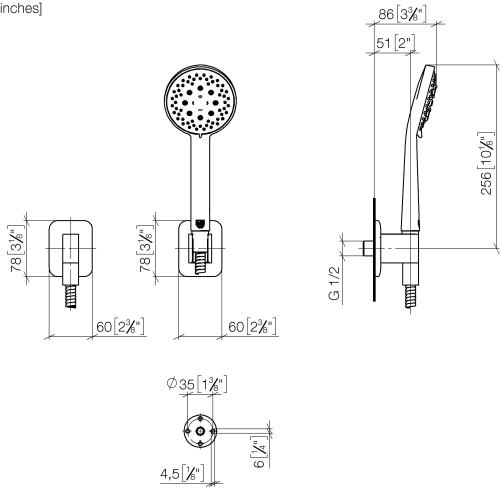

27 803 845

- COMPACT RAIN, max. flow rate 15 l/min (at 3 bar)
- three settings: normal flow, soft flow, massage flow
- with anti-scale system
- 3/8" shower outlet
- rosette for wall elbow 60 x 78mm
- rosette for shower holder 60 x 78mm
- metal shower hose 1250mm with integrated anti-twist protection
- 1/2" wall elbow

Intrinsic protection against back flow.

	Matte Black	27 803 845-33
	Chrome	27 803 845-00
	Chrome	27 803 845-00 0010
	Brushed Platinum	27 803 845-06
	Brushed Platinum	27 803 845-06 0010
	Dark Chrome	27 803 845-19 0010
	Dark Chrome	27 803 845-19
	Matte Black	27 803 845-33 0010
	Brushed Chrome	27 803 845-93
	Brushed Chrome	27 803 845-93 0010
	Brushed Dark Platinum	27 803 845-99
	Brushed Dark Platinum	27 803 845-99 0010

Recommended miscellaneous

- Concealed wall elbow -** 35 085 970 90
- max. recess depth 163 mm
 - min. recess depth 90 mm

27 803 845

mm [inches]

Flow rate chart

Certificates

LGA_29984.

LGA_29014.

WRAS_2304001.

27 803 845

27 803 845-FF

Spare parts list

No.	Item Number	Name	Quantity used	Delivery time
1	28 450 845-33	LISSÉ Wall elbow - Matte Black	1	30
2	90 14 20 026 00 90	seal	1	2
3	28 050 845-33	LISSÉ Wall bracket - Matte Black	1	30
4	90 30 02 072 00-33	Metal shower hose 1/2" x 3/8" x 1250 mm - Matte Black	1	30
5	90 12 11 173 00-33	shower	1	-