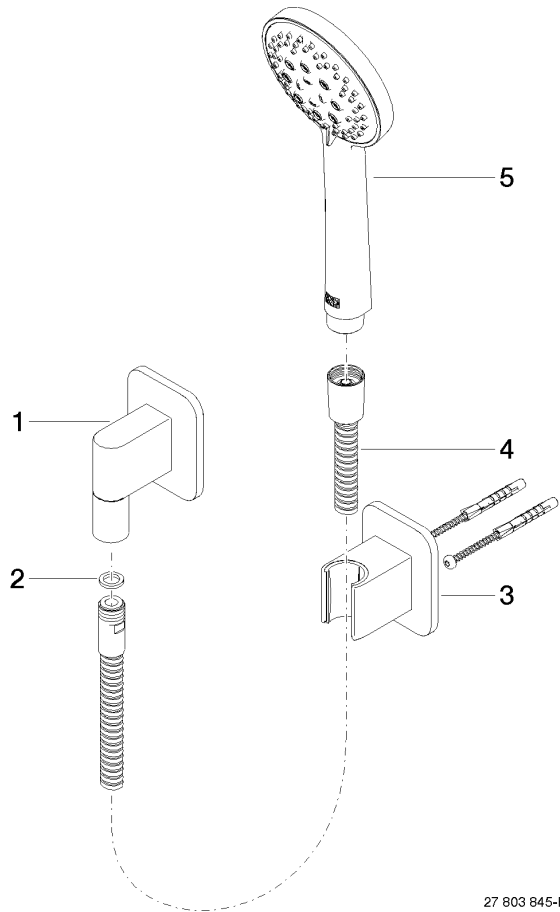

27 803 845

- COMPACT RAIN, max. flow rate 15 l/min (at 3 bar)
- three settings: normal flow, soft flow, massage flow
- with anti-scale system
- 3/8" shower outlet
- rosette for wall elbow 60 x 78mm
- rosette for shower holder 60 x 78mm
- metal shower hose 1250mm with integrated anti-twist protection
- 1/2" wall elbow

Recommended miscellaneous

- Concealed wall elbow -** 35 085 970 90
- max. recess depth 163 mm
 - min. recess depth 90 mm

27 803 845

mm [inches]

Flow rate chart

Certificates

LGA_29984.

LGA_29014.

WRAS_2304001.

27 803 845

27 803 845-FF

Spare parts list

No.	Item Number	Name	Quantity used	Delivery time
1	28 450 845-33	LISSÉ Wall elbow - Matte Black	1	30
2	90 14 20 026 00 90	seal	1	2
3	28 050 845-33	LISSÉ Wall bracket - Matte Black	1	30
4	90 30 02 072 00-33	Metal shower hose 1/2" x 3/8" x 1250 mm - Matte Black	1	30
5	90 12 11 173 00-33	shower	1	-