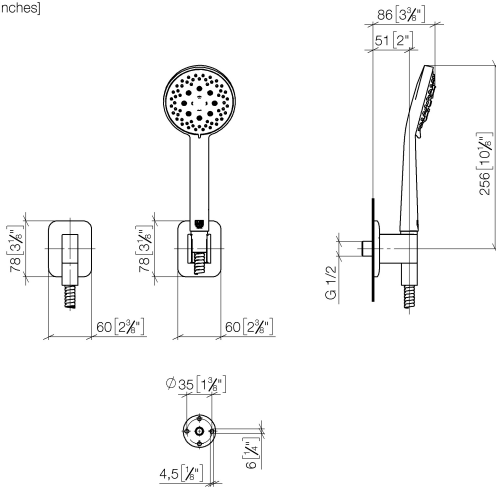

LISSÉ Hand shower set with individual rosettes FlowReduce - Brushed Dark Platinum

LISSÉ

27 803 845

- COMPACT RAIN, max. flow rate 6.8 l/min (at 3 bar)
- three settings: normal flow, soft flow, massage flow
- with anti-scale system
- 3/8" shower outlet
- rosette for wall elbow 60 x 78mm
- rosette for shower holder 60 x 78mm
- metal shower hose 1250mm with integrated anti-twist protection
- 1/2" wall elbow
- This product can help a building meet the requirements of Green Building Rating Systems, e.g. LEED®, BREEAM®, DGNB

Recommended miscellaneous

Concealed wall elbow -

35 085 970 90

- min. recess depth 90 mm
- max. recess depth 163 mm

LISSÉ Hand shower set with individual rosettes FlowReduce - Brushed Dark Platinum

LISSÉ

27 803 845
mm [inches]

Flow rate chart

Codes & Standards

DIN 4109

ISO 3822

Ü-Zeichen

LISSÉ Hand shower set with individual rosettes FlowReduce - Brushed Dark
Platinum

LISSÉ

27 803 845
Certificates

LGA_29

27 803 845

Product version from 4/1/2024

27 803 845-FF 00 10

LISSÉ Hand shower set with individual rosettes FlowReduce - Brushed Dark Platinum

LISSÉ

27 803 845

Spare parts list