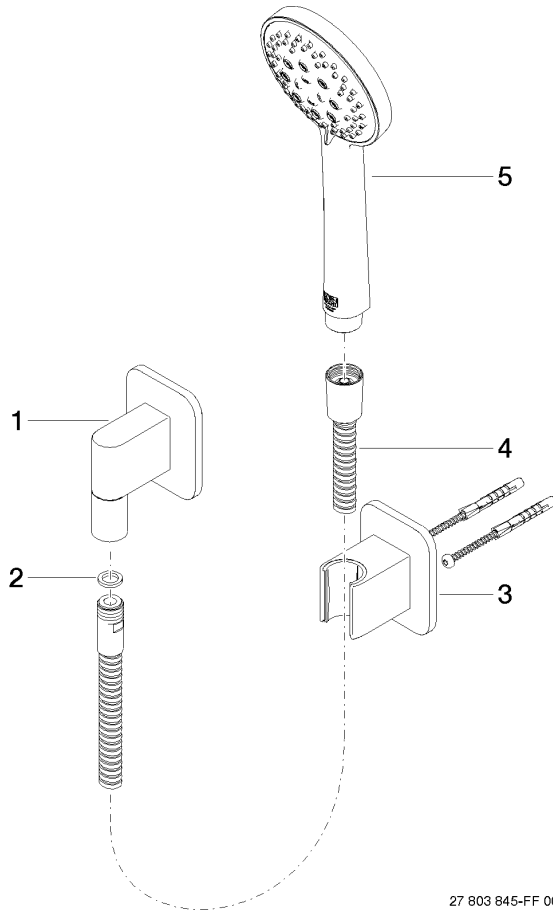

LISSÉ Hand shower set with individual rosettes FlowReduce - Brushed Dark Platinum

LISSÉ

27 803 845

- COMPACT RAIN, max. flow rate 6.8 l/min (at 3 bar)
- three settings: normal flow, soft flow, massage flow
- with anti-scale system
- 3/8" shower outlet
- rosette for wall elbow 60 x 78mm
- rosette for shower holder 60 x 78mm
- metal shower hose 1250mm with integrated anti-twist protection
- 1/2" wall elbow
- This product can help a building meet the requirements of Green Building Rating Systems, e.g. LEED®, BREEAM®, DGNB

Recommended miscellaneous

Concealed wall elbow -

35 085 970 90

- min. recess depth 90 mm
- max. recess depth 163 mm

LISSÉ Hand shower set with individual rosettes FlowReduce - Brushed Dark Platinum

LISSÉ

27 803 845
mm [inches]

Flow rate chart

Codes & Standards

DIN 4109

ISO 3822

Ü-Zeichen

LISSÉ Hand shower set with individual rosettes FlowReduce - Brushed Dark
Platinum

LISSÉ

27 803 845
Certificates

LGA_29

27 803 845

Product version from 4/1/2024

27 803 845-FF 00 10

LISSÉ Hand shower set with individual rosettes FlowReduce - Brushed Dark Platinum

LISSÉ

27 803 845

Spare parts list